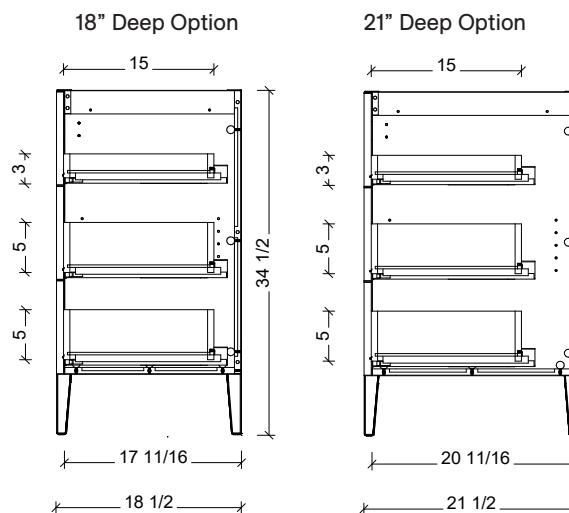

Range	Armidaie
Mount	Free Standing / On Legs
Size	72" Double Bowl
SKU	ARM-V-72-D-18-L-[Color Code]
SKU	ARM-V-72-D-21-L-[Color Code]

#### COMPATIBLE TOPS

Required Top Size - 73" x 19" / 22"

SilkSurface top with Ceramic Undermount

Quartz top with Ceramic Undermount

Ceramic Integrated Top

#### NOTES

Revision	1
Date	March 2, 2025 9:26 AM

DIMENSIONS ARE NOMINAL ONLY  
AND SUBJECT TO CHANGE AT ANY TIME.  
DO NOT SCALE DRAWINGS.  
INSTALLER TO CONFIRM ALL  
DIMENSIONS

Copyright ©