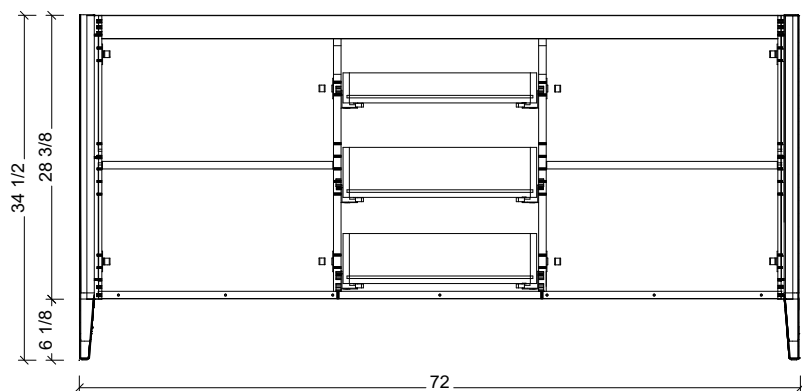

Range	Armidaie
Mount	Free Standing / On Legs
Size	72" Double Bowl
SKU	ARM-V-72-D-18-L-[Color Code]
SKU	ARM-V-72-D-21-L-[Color Code]

#### COMPATIBLE TOPS

Required Top Size - 73" x 19" / 22"

SilkSurface top with Ceramic Undermount

Quartz top with Ceramic Undermount

Ceramic Integrated Top

#### NOTES

Revision	1
Date	March 2, 2025 9:26 AM

DIMENSIONS ARE NOMINAL ONLY  
AND SUBJECT TO CHANGE AT ANY TIME.  
DO NOT SCALE DRAWINGS.  
INSTALLER TO CONFIRM ALL  
DIMENSIONS

Copyright ©