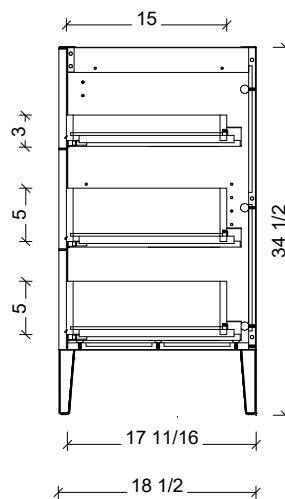

Range	Armidaie
Mount	Free Standing / On Legs
Size	60" Double Bowl
SKU	ARM-V-60-D-18-L-[Color Code]
SKU	ARM-V-60-D-21-L-[Color Code]

#### COMPATIBLE TOPS

Required Top Size - 61" x 19" / 22"

SilkSurface top with Ceramic Undermount

Quartz top with Ceramic Undermount

Ceramic Integrated Top

#### 18" Deep Option

#### NOTES

Revision	1
Date	March 2, 2025 9:26 AM

DIMENSIONS ARE NOMINAL ONLY  
AND SUBJECT TO CHANGE AT ANY TIME.  
DO NOT SCALE DRAWINGS.  
INSTALLER TO CONFIRM ALL  
DIMENSIONS

Copyright ©