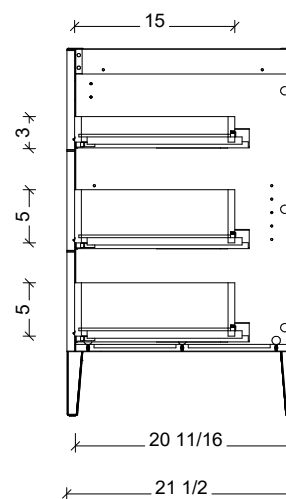

Range	Armidaie
Mount	Free Standing / On Legs
Size	60" Double Bowl
SKU	ARM-V-60-D-18-L-[Color Code]
SKU	ARM-V-60-D-21-L-[Color Code]

#### COMPATIBLE TOPS

Required Top Size - 61" x 19" / 22"

SilkSurface top with Ceramic Undermount

Quartz top with Ceramic Undermount

Ceramic Integrated Top

#### 18" Deep Option

#### NOTES

Revision	1
Date	March 2, 2025 9:26 AM

DIMENSIONS ARE NOMINAL ONLY  
AND SUBJECT TO CHANGE AT ANY TIME.  
DO NOT SCALE DRAWINGS.  
INSTALLER TO CONFIRM ALL  
DIMENSIONS

Copyright ©