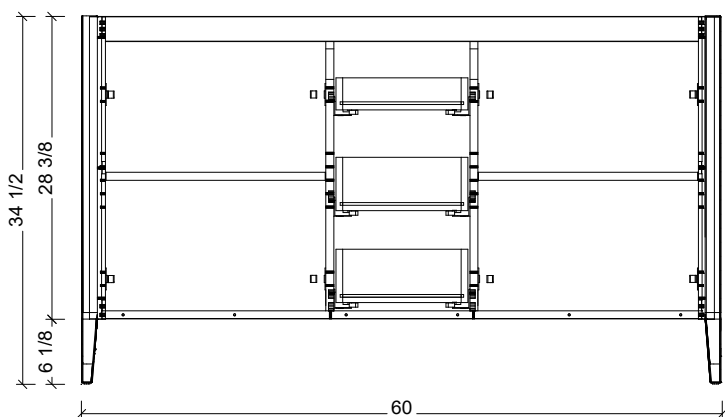

Range	Armidaie
Mount	Free Standing / On Legs
Size	60" Double Bowl
SKU	ARM-V-60-D-18-L-[Color Code]
SKU	ARM-V-60-D-21-L-[Color Code]

#### COMPATIBLE TOPS

Required Top Size - 61" x 19" / 22"

SilkSurface top with Ceramic Undermount

Quartz top with Ceramic Undermount

Ceramic Integrated Top

#### 18" Deep Option