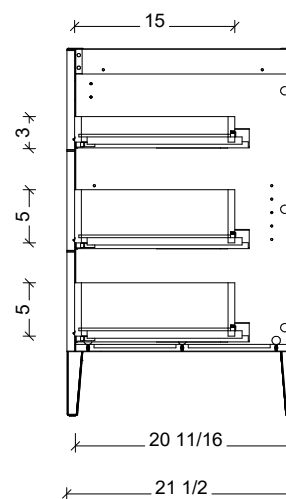

Range	Armidaie
Mount	Free Standing / On Legs
Size	60" Single Bowl
SKU	ARM-V-60-C-18-L-[Color Code]
SKU	ARM-V-60-C-21-L-[Color Code]

COMPATIBLE TOPS

Required Top Size - 61" x 19" / 22"

SilkSurface top with Ceramic Undermount

Quartz top with Ceramic Undermount

Ceramic Integrated Top

18" Deep Option

21" Deep Option

NOTES

Revision	1
Date	March 2, 2025 9:26 AM

DIMENSIONS ARE NOMINAL ONLY
AND SUBJECT TO CHANGE AT ANY TIME.
DO NOT SCALE DRAWINGS.
INSTALLER TO CONFIRM ALL
DIMENSIONS