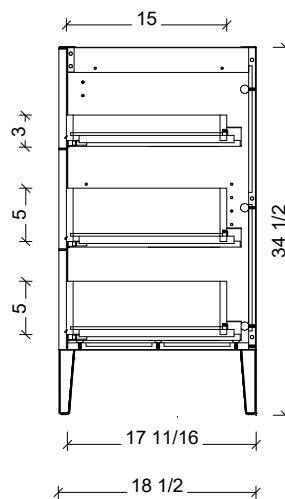

Range	Armidaie
Mount	Free Standing / On Legs
Size	60" Single Bowl
SKU	ARM-V-60-C-18-L-[Color Code]
SKU	ARM-V-60-C-21-L-[Color Code]

COMPATIBLE TOPS

Required Top Size - 61" x 19" / 22"

SilkSurface top with Ceramic Undermount

Quartz top with Ceramic Undermount

Ceramic Integrated Top

18" Deep Option

21" Deep Option

NOTES

Revision	1
Date	March 2, 2025 9:26 AM

DIMENSIONS ARE NOMINAL ONLY
AND SUBJECT TO CHANGE AT ANY TIME.
DO NOT SCALE DRAWINGS.
INSTALLER TO CONFIRM ALL
DIMENSIONS