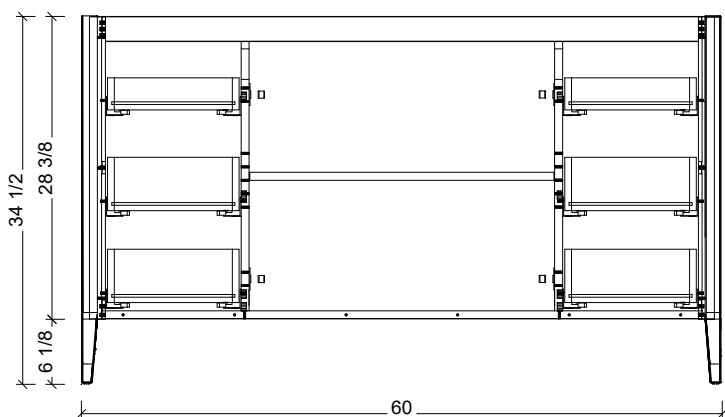

Range	Armidaie
Mount	Free Standing / On Legs
Size	60" Single Bowl
SKU	ARM-V-60-C-18-L-[Color Code]
SKU	ARM-V-60-C-21-L-[Color Code]

COMPATIBLE TOPS

Required Top Size - 61" x 19" / 22"

SilkSurface top with Ceramic Undermount

Quartz top with Ceramic Undermount

Ceramic Integrated Top

18" Deep Option

21" Deep Option

NOTES

Revision	1
Date	March 2, 2025 9:26 AM

DIMENSIONS ARE NOMINAL ONLY
AND SUBJECT TO CHANGE AT ANY TIME.
DO NOT SCALE DRAWINGS.
INSTALLER TO CONFIRM ALL
DIMENSIONS