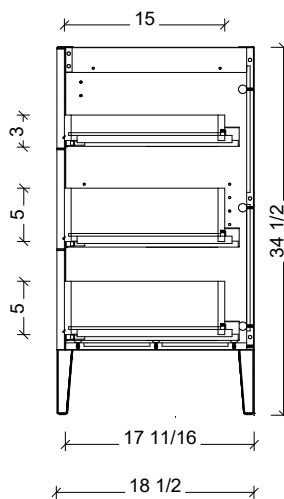

18" Deep Option

21" Deep Option

Range	Armidaie
Mount	Free Standing / On Legs
Size	48"
SKU	ARM-V-48-C-21-L-[Color Code]

COMPATIBLE TOPS

Required Top Size - 49" x 22"

SilkSurface top with Ceramic Undermount

Quartz top with Ceramic Undermount

NOTES

Revision	1
Date	March 2, 2025 9:26 AM

DIMENSIONS ARE NOMINAL ONLY  
AND SUBJECT TO CHANGE AT ANY TIME.  
DO NOT SCALE DRAWINGS.  
INSTALLER TO CONFIRM ALL  
DIMENSIONS

Copyright ©

**Timberline**

300 Industrial Drive  
Redwood Falls MN 56283  
sales.usa@timberlinebp.com  
www.timberlinebp.com