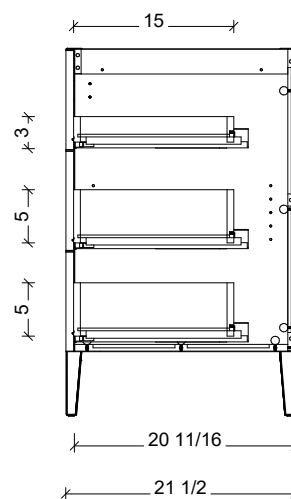

18" Deep Option

21" Deep Option

Range	Armidaie
Mount	Free Standing / On Legs
Size	48"
SKU	ARM-V-48-C-21-L-[Color Code]

COMPATIBLE TOPS

Required Top Size - 49" x 22"

SilkSurface top with Ceramic Undermount

Quartz top with Ceramic Undermount

NOTES

Revision	1
Date	March 2, 2025 9:26 AM

DIMENSIONS ARE NOMINAL ONLY  
AND SUBJECT TO CHANGE AT ANY TIME.  
DO NOT SCALE DRAWINGS.  
INSTALLER TO CONFIRM ALL  
DIMENSIONS

Copyright ©

**Timberline**

300 Industrial Drive  
Redwood Falls MN 56283  
sales.usa@timberlinebp.com  
www.timberlinebp.com