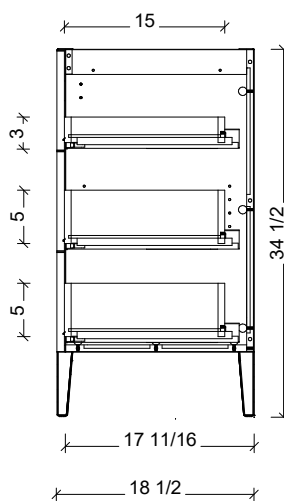

Range	Armidaie
Mount	Free Standing / On Legs
Size	42"
SKU	ARM-V-42-C-18-L-[Color Code]
SKU	ARM-V-42-C-21-L-[Color Code]

COMPATIBLE TOPS

Required Top Size - 43" x 19" / 22"

SilkSurface top with Ceramic Undermount

Quartz top with Ceramic Undermount

Ceramic Integrated Top

18" Deep Option

21" Deep Option

NOTES

Revision	1
Date	March 2, 2025 9:26 AM

DIMENSIONS ARE NOMINAL ONLY
AND SUBJECT TO CHANGE AT ANY TIME.
DO NOT SCALE DRAWINGS.
INSTALLER TO CONFIRM ALL
DIMENSIONS