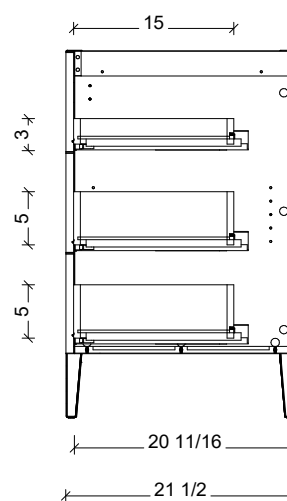

Range	Armidaie
Mount	Free Standing / On Legs
Size	42"
SKU	ARM-V-42-C-18-L-[Color Code]
SKU	ARM-V-42-C-21-L-[Color Code]

COMPATIBLE TOPS

Required Top Size - 43" x 19" / 22"

SilkSurface top with Ceramic Undermount

Quartz top with Ceramic Undermount

Ceramic Integrated Top

18" Deep Option

21" Deep Option

NOTES

Revision	1
Date	March 2, 2025 9:26 AM

DIMENSIONS ARE NOMINAL ONLY
AND SUBJECT TO CHANGE AT ANY TIME.
DO NOT SCALE DRAWINGS.
INSTALLER TO CONFIRM ALL
DIMENSIONS