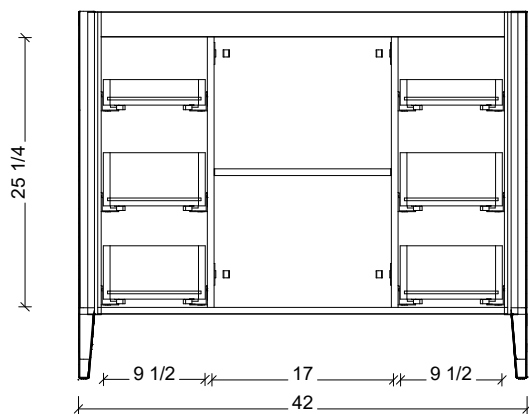

Range	Armidaie
Mount	Free Standing / On Legs
Size	42"
SKU	ARM-V-42-C-18-L-[Color Code]
SKU	ARM-V-42-C-21-L-[Color Code]

COMPATIBLE TOPS

Required Top Size - 43" x 19" / 22"

SilkSurface top with Ceramic Undermount

Quartz top with Ceramic Undermount

Ceramic Integrated Top

18" Deep Option

21" Deep Option

NOTES

Revision	1
Date	March 2, 2025 9:26 AM

DIMENSIONS ARE NOMINAL ONLY
AND SUBJECT TO CHANGE AT ANY TIME.
DO NOT SCALE DRAWINGS.
INSTALLER TO CONFIRM ALL
DIMENSIONS