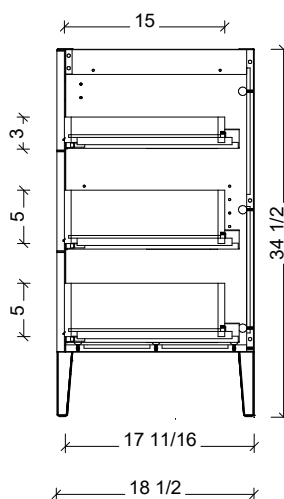

Range	Armidaie
Mount	Free Standing / On Legs
Size	36"
SKU	ARM-V-36-C-18-L-[Color Code]-RH
SKU	ARM-V-36-C-21-L-[Color Code]-RH

COMPATIBLE TOPS

Required Top Size - 37" x 19" / 22"

SilkSurface top with Ceramic Undermount

Quartz top with Ceramic Undermount

Ceramic Integrated Top

18" Deep Option

21" Deep Option

NOTES

Revision	1
Date	March 2, 2025 9:26 AM

DIMENSIONS ARE NOMINAL ONLY
AND SUBJECT TO CHANGE AT ANY TIME.
DO NOT SCALE DRAWINGS.
INSTALLER TO CONFIRM ALL
DIMENSIONS

Copyright ©

Timberline

300 Industrial Drive
Redwood Falls MN 56283
sales.usa@timberlinebp.com
www.timberlinebp.com

Range	Armidaie
Mount	Free Standing / On Legs
Size	36"
SKU	ARM-V-36-C-18-L-[Color Code]-LH
SKU	ARM-V-36-C-21-L-[Color Code]-LH

COMPATIBLE TOPS

Required Top Size - 37" x 19" / 22"

SilkSurface top with Ceramic Undermount

Quartz top with Ceramic Undermount

Ceramic Integrated Top

18" Deep Option

21" Deep Option

NOTES