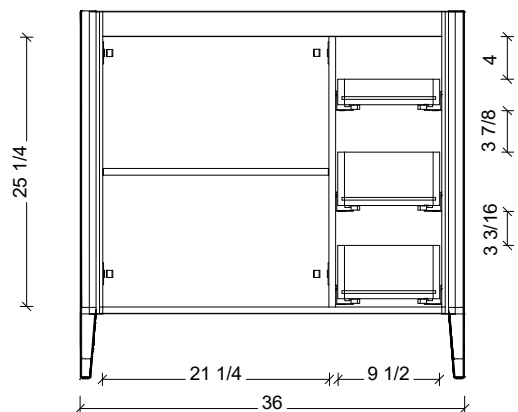

Range	Armidaie
Mount	Free Standing / On Legs
Size	36"
SKU	ARM-V-36-C-18-L-[Color Code]-RH
SKU	ARM-V-36-C-21-L-[Color Code]-RH

COMPATIBLE TOPS

Required Top Size - 37" x 19" / 22"

SilkSurface top with Ceramic Undermount

Quartz top with Ceramic Undermount

Ceramic Integrated Top

18" Deep Option

21" Deep Option

NOTES

Revision	1
Date	March 2, 2025 9:26 AM

DIMENSIONS ARE NOMINAL ONLY
AND SUBJECT TO CHANGE AT ANY TIME.
DO NOT SCALE DRAWINGS.
INSTALLER TO CONFIRM ALL
DIMENSIONS

Copyright ©

Timberline

300 Industrial Drive
Redwood Falls MN 56283
sales.usa@timberlinebp.com
www.timberlinebp.com

Range	Armidaie
Mount	Free Standing / On Legs
Size	36"
SKU	ARM-V-36-C-18-L-[Color Code]-LH
SKU	ARM-V-36-C-21-L-[Color Code]-LH

COMPATIBLE TOPS

Required Top Size - 37" x 19" / 22"

SilkSurface top with Ceramic Undermount

Quartz top with Ceramic Undermount

Ceramic Integrated Top

18" Deep Option

21" Deep Option

NOTES