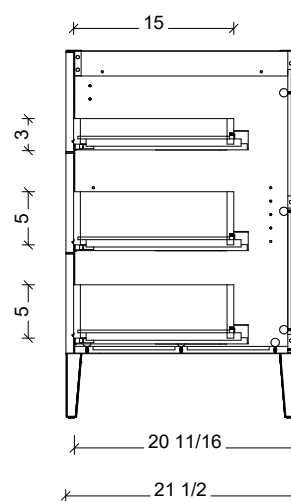

Copyright ©

Timberline

300 Industrial Drive
Redwood Falls MN 56283
sales.usa@timberlinebp.com
www.timberlinebp.com

Range	Armidaie
Mount	Free Standing / On Legs
Size	36"
SKU	ARM-V-36-C-18-L-[Color Code]-LH
SKU	ARM-V-36-C-21-L-[Color Code]-LH

COMPATIBLE TOPS

Required Top Size - 37" x 19" / 22"

SilkSurface top with Ceramic Undermount

Quartz top with Ceramic Undermount

Ceramic Integrated Top

18" Deep Option

21" Deep Option

NOTES

Revision	1
Date	March 2, 2025 9:26 AM

DIMENSIONS ARE NOMINAL ONLY
AND SUBJECT TO CHANGE AT ANY TIME.
DO NOT SCALE DRAWINGS.
INSTALLER TO CONFIRM ALL
DIMENSIONS

Copyright ©

Timberline

300 Industrial Drive
Redwood Falls MN 56283
sales.usa@timberlinebp.com
www.timberlinebp.com