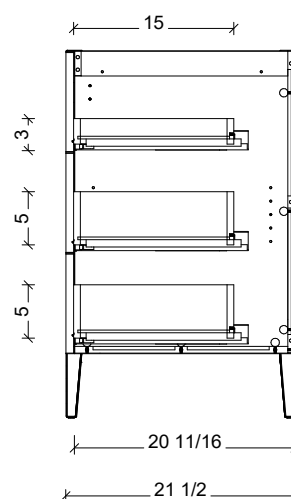

Range	Armidaie
Mount	Free Standing / On Legs
Size	36"
SKU	ARM-V-36-C-18-L-[Color Code]-RH
SKU	ARM-V-36-C-21-L-[Color Code]-RH

COMPATIBLE TOPS

Required Top Size - 37" x 19" / 22"

SilkSurface top with Ceramic Undermount

Quartz top with Ceramic Undermount

Ceramic Integrated Top

18" Deep Option

21" Deep Option

NOTES

Revision	1
Date	March 2, 2025 9:26 AM

DIMENSIONS ARE NOMINAL ONLY
AND SUBJECT TO CHANGE AT ANY TIME.
DO NOT SCALE DRAWINGS.
INSTALLER TO CONFIRM ALL
DIMENSIONS

Copyright ©

Timberline

300 Industrial Drive
Redwood Falls MN 56283
sales.usa@timberlinebp.com
www.timberlinebp.com

Range	Armidaie
Mount	Free Standing / On Legs
Size	36"
SKU	ARM-V-36-C-18-L-[Color Code]-LH
SKU	ARM-V-36-C-21-L-[Color Code]-LH

COMPATIBLE TOPS

Required Top Size - 37" x 19" / 22"

SilkSurface top with Ceramic Undermount

Quartz top with Ceramic Undermount

Ceramic Integrated Top

18" Deep Option

21" Deep Option

NOTES