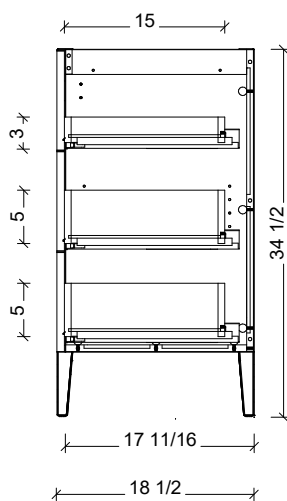

Copyright ©

Timberline

300 Industrial Drive
Redwood Falls MN 56283
sales.usa@timberlinebp.com
www.timberlinebp.com

Range	Armidaie
Mount	Free Standing / On Legs
Size	36"
SKU	ARM-V-36-C-18-L-[Color Code]-LH
SKU	ARM-V-36-C-21-L-[Color Code]-LH

COMPATIBLE TOPS

Required Top Size - 37" x 19" / 22"

SilkSurface top with Ceramic Undermount

Quartz top with Ceramic Undermount

Ceramic Integrated Top

18" Deep Option

21" Deep Option

NOTES

Revision	1
Date	March 2, 2025 9:26 AM

DIMENSIONS ARE NOMINAL ONLY
AND SUBJECT TO CHANGE AT ANY TIME.
DO NOT SCALE DRAWINGS.
INSTALLER TO CONFIRM ALL
DIMENSIONS

Copyright ©

Timberline

300 Industrial Drive
Redwood Falls MN 56283
sales.usa@timberlinebp.com
www.timberlinebp.com