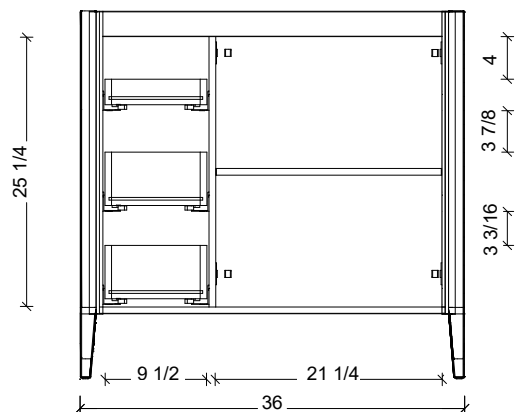

Copyright ©

Timberline

300 Industrial Drive
Redwood Falls MN 56283
sales.usa@timberlinebp.com
www.timberlinebp.com

Range	Armidaie
Mount	Free Standing / On Legs
Size	36"
SKU	ARM-V-36-C-18-L-[Color Code]-LH
SKU	ARM-V-36-C-21-L-[Color Code]-LH

COMPATIBLE TOPS

Required Top Size - 37" x 19" / 22"

SilkSurface top with Ceramic Undermount

Quartz top with Ceramic Undermount

Ceramic Integrated Top

18" Deep Option

21" Deep Option

NOTES