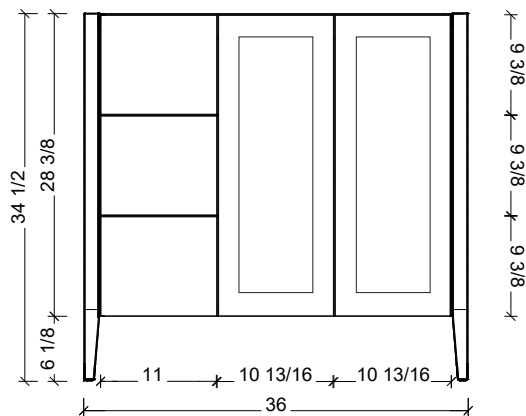

Range	Armidaie
Mount	Free Standing / On Legs
Size	36"
SKU	ARM-V-36-C-18-L-[Color Code]-RH
SKU	ARM-V-36-C-21-L-[Color Code]-RH

COMPATIBLE TOPS

Required Top Size - 37" x 19" / 22"

SilkSurface top with Ceramic Undermount

Quartz top with Ceramic Undermount

Ceramic Integrated Top

18" Deep Option

21" Deep Option

NOTES

Revision	1
Date	March 2, 2025 9:26 AM

DIMENSIONS ARE NOMINAL ONLY
AND SUBJECT TO CHANGE AT ANY TIME.
DO NOT SCALE DRAWINGS.
INSTALLER TO CONFIRM ALL
DIMENSIONS

Copyright ©

Timberline

300 Industrial Drive
Redwood Falls MN 56283
sales.usa@timberlinebp.com
www.timberlinebp.com

Range	Armidaie
Mount	Free Standing / On Legs
Size	36"
SKU	ARM-V-36-C-18-L-[Color Code]-LH
SKU	ARM-V-36-C-21-L-[Color Code]-LH

COMPATIBLE TOPS

Required Top Size - 37" x 19" / 22"

SilkSurface top with Ceramic Undermount

Quartz top with Ceramic Undermount

Ceramic Integrated Top

18" Deep Option

21" Deep Option

NOTES