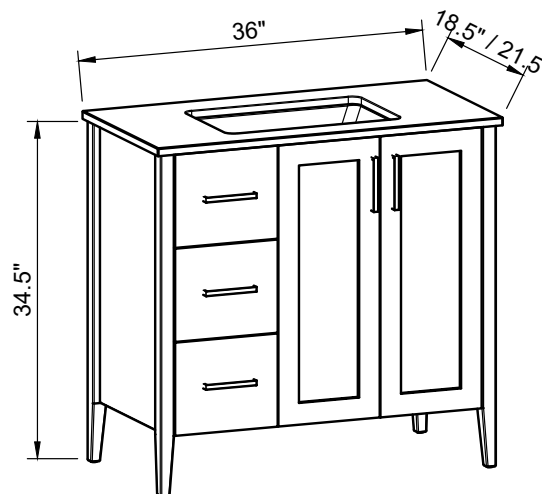

Range	Armidaie
Mount	Free Standing / On Legs
Size	36"
SKU	ARM-V-36-C-18-L-[Color Code]-RH
SKU	ARM-V-36-C-21-L-[Color Code]-RH

COMPATIBLE TOPS

Required Top Size - 37" x 19" / 22"

SilkSurface top with Ceramic Undermount

Quartz top with Ceramic Undermount

Ceramic Integrated Top

18" Deep Option

21" Deep Option

NOTES

Revision	1
Date	March 2, 2025 9:26 AM

DIMENSIONS ARE NOMINAL ONLY
AND SUBJECT TO CHANGE AT ANY TIME.
DO NOT SCALE DRAWINGS.
INSTALLER TO CONFIRM ALL
DIMENSIONS

Copyright ©

Timberline

300 Industrial Drive
Redwood Falls MN 56283
sales.usa@timberlinebp.com
www.timberlinebp.com

Range	Armidaie
Mount	Free Standing / On Legs
Size	36"
SKU	ARM-V-36-C-18-L-[Color Code]-LH
SKU	ARM-V-36-C-21-L-[Color Code]-LH