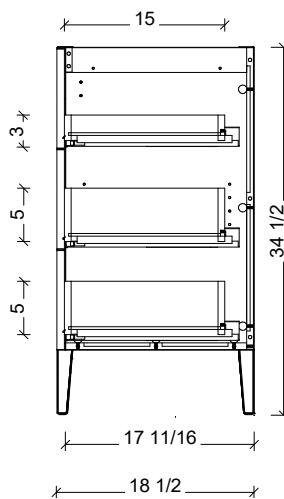

18" Deep Option

21" Deep Option

Range	Armidaie
Mount	Free Standing / On Legs
Size	30"
SKU	ARM-V-30-C-18-L-[Color Code]-RH
SKU	ARM-V-30-C-21-L-[Color Code]-RH

COMPATIBLE TOPS

Required Top Size - 31" x 19" / 22"

Copyright ©

Timberline

300 Industrial Drive
Redwood Falls MN 56283
sales.usa@timberlinebp.com
www.timberlinebp.com

Range	Armidaie
Mount	Free Standing / On Legs
Size	30"
SKU	ARM-V-30-C-18-L-[Color Code]-LH
SKU	ARM-V-30-C-21-L-[Color Code]-LH

COMPATIBLE TOPS

Required Top Size - 31" x 19" / 22"

SilkSurface top with Ceramic Undermount

Quartz top with Ceramic Undermount

Ceramic Integrated Top

18" Deep Option

21" Deep Option

NOTES

Revision	1
Date	February 24, 2025 2:06 PM

DIMENSIONS ARE NOMINAL ONLY
AND SUBJECT TO CHANGE AT ANY TIME.
DO NOT SCALE DRAWINGS.
INSTALLER TO CONFIRM ALL
DIMENSIONS

Copyright ©

Timberline

300 Industrial Drive
Redwood Falls MN 56283
sales.usa@timberlinebp.com
www.timberlinebp.com