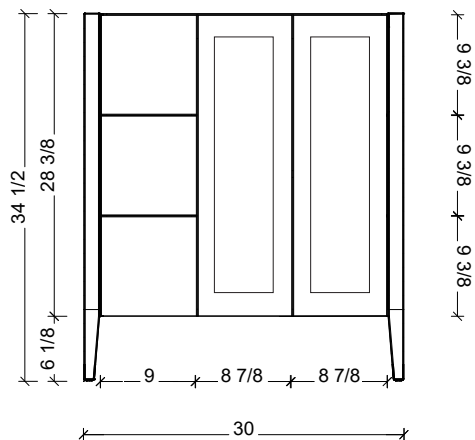

18" Deep Option

21" Deep Option

Range	Armidaie
Mount	Free Standing / On Legs
Size	30"
SKU	ARM-V-30-C-18-L-[Color Code]-RH
SKU	ARM-V-30-C-21-L-[Color Code]-RH

COMPATIBLE TOPS

Required Top Size - 31" x 19" / 22"

SilkSurface top with Ceramic Undermount

Quartz top with Ceramic Undermount

Ceramic Integrated Top

NOTES

Revision	1
Date	February 24, 2025 2:06 PM

DIMENSIONS ARE NOMINAL ONLY
AND SUBJECT TO CHANGE AT ANY TIME.
DO NOT SCALE DRAWINGS.
INSTALLER TO CONFIRM ALL
DIMENSIONS

Copyright ©

Timberline

300 Industrial Drive
Redwood Falls MN 56283
sales.usa@timberlinebp.com
www.timberlinebp.com

Range	Armidaie
Mount	Free Standing / On Legs
Size	30"
SKU	ARM-V-30-C-18-L-[Color Code]-LH
SKU	ARM-V-30-C-21-L-[Color Code]-LH

COMPATIBLE TOPS

Required Top Size - 31" x 19" / 22"

SilkSurface top with Ceramic Undermount

Quartz top with Ceramic Undermount

Ceramic Integrated Top

18" Deep Option

21" Deep Option

NOTES