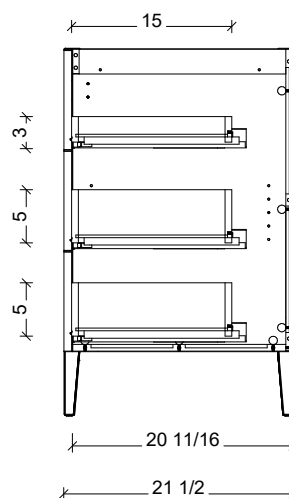

18" Deep Option

21" Deep Option

Range	Armidaie
Mount	Free Standing / On Legs
Size	30"
SKU	ARM-V-30-C-18-L-[Color Code]-RH
SKU	ARM-V-30-C-21-L-[Color Code]-RH

COMPATIBLE TOPS

Required Top Size - 31" x 19" / 22"

Copyright ©

Timberline

300 Industrial Drive
Redwood Falls MN 56283
sales.usa@timberlinebp.com
www.timberlinebp.com

Range	Armidaie
Mount	Free Standing / On Legs
Size	30"
SKU	ARM-V-30-C-18-L-[Color Code]-LH
SKU	ARM-V-30-C-21-L-[Color Code]-LH

COMPATIBLE TOPS

Required Top Size - 31" x 19" / 22"

SilkSurface top with Ceramic Undermount

Quartz top with Ceramic Undermount

Ceramic Integrated Top

18" Deep Option

21" Deep Option

NOTES