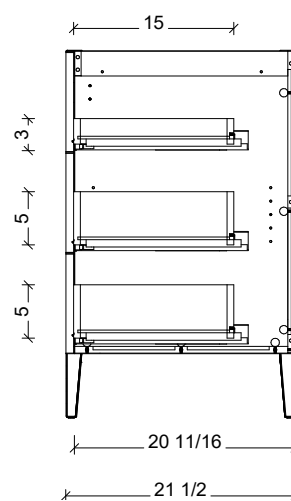

18" Deep Option

21" Deep Option

Range	Armidaie
Mount	Free Standing / On Legs
Size	30"
SKU	ARM-V-30-C-18-L-[Color Code]-RH
SKU	ARM-V-30-C-21-L-[Color Code]-RH

COMPATIBLE TOPS

Required Top Size - 31" x 19" / 22"

COMPATIBLE TOPS

Required Top Size - 31" x 19" / 22"

SilkSurface top with Ceramic Undermount

Quartz top with Ceramic Undermount

Ceramic Integrated Top

18" Deep Option

21" Deep Option

NOTES

Revision	1
Date	February 24, 2025 2:06 PM

DIMENSIONS ARE NOMINAL ONLY
AND SUBJECT TO CHANGE AT ANY TIME.
DO NOT SCALE DRAWINGS.
INSTALLER TO CONFIRM ALL
DIMENSIONS

Copyright ©

Timberline

300 Industrial Drive
Redwood Falls MN 56283
sales.usa@timberlinebp.com
www.timberlinebp.com