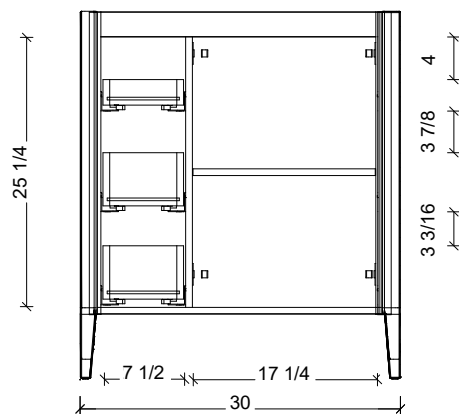

Copyright ©

Timberline

300 Industrial Drive
Redwood Falls MN 56283
sales.usa@timberlinebp.com
www.timberlinebp.com

Range	Armidaie
Mount	Free Standing / On Legs
Size	30"
SKU	ARM-V-30-C-18-L-[Color Code]-LH
SKU	ARM-V-30-C-21-L-[Color Code]-LH

COMPATIBLE TOPS

Required Top Size - 31" x 19" / 22"

SilkSurface top with Ceramic Undermount

Quartz top with Ceramic Undermount

Ceramic Integrated Top

18" Deep Option

21" Deep Option

NOTES