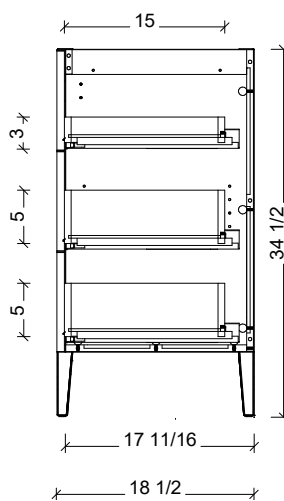

18" Deep Option

21" Deep Option

Range	Armidaie
Mount	Free Standing / On Legs
Size	30"
SKU	ARM-V-30-C-18-L-[Color Code]-RH
SKU	ARM-V-30-C-21-L-[Color Code]-RH

COMPATIBLE TOPS

Required Top Size - 31" x 19" / 22"

COMPATIBLE TOPS

Required Top Size - 31" x 19" / 22"

SilkSurface top with Ceramic Undermount

Quartz top with Ceramic Undermount

Ceramic Integrated Top

18" Deep Option

21" Deep Option

NOTES

Revision	1
Date	February 24, 2025 2:06 PM

DIMENSIONS ARE NOMINAL ONLY
AND SUBJECT TO CHANGE AT ANY TIME.
DO NOT SCALE DRAWINGS.
INSTALLER TO CONFIRM ALL
DIMENSIONS

Copyright ©

Timberline

300 Industrial Drive
Redwood Falls MN 56283
sales.usa@timberlinebp.com
www.timberlinebp.com