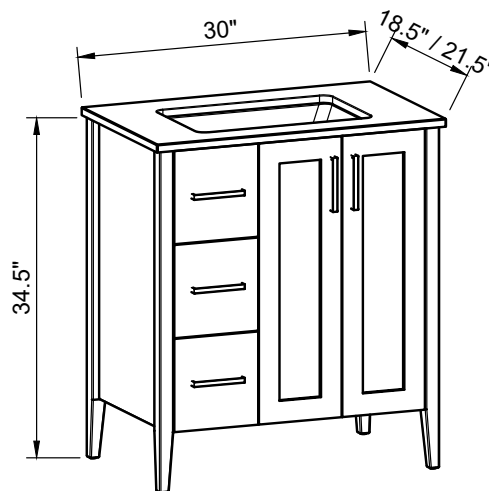

18" Deep Option

21" Deep Option

Range	Armidaie
Mount	Free Standing / On Legs
Size	30"
SKU	ARM-V-30-C-18-L-[Color Code]-RH
SKU	ARM-V-30-C-21-L-[Color Code]-RH

COMPATIBLE TOPS

Required Top Size - 31" x 19" / 22"

Copyright ©

Timberline

300 Industrial Drive
Redwood Falls MN 56283
sales.usa@timberlinebp.com
www.timberlinebp.com

Range	Armidaie
Mount	Free Standing / On Legs
Size	30"
SKU	ARM-V-30-C-18-L-[Color Code]-LH
SKU	ARM-V-30-C-21-L-[Color Code]-LH