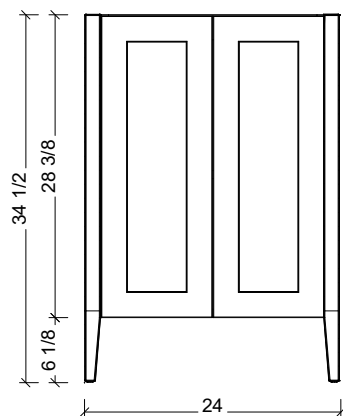

Range	Armidale
Mount	Free Standing / On Legs
Size	24"
SKU	ARM-V-24-C-18-L-[Color Code]
SKU	ARM-V-24-C-21-L-[Color Code]

COMPATIBLE TOPS

Required Top Size - 25" x 19" / 22"

SilkSurface top with Ceramic Undermount

Quartz top with Ceramic Undermount

Ceramic Integrated Top

NOTES

Revision	1
Date	March 2, 2025 9:26 AM

DIMENSIONS ARE NOMINAL ONLY
AND SUBJECT TO CHANGE AT ANY TIME.
DO NOT SCALE DRAWINGS.
INSTALLER TO CONFIRM ALL
DIMENSIONS

Copyright ©

Timberline

300 Industrial Drive
Redwood Falls MN 56283
sales.usa@timberlinebp.com
www.timberlinebp.com