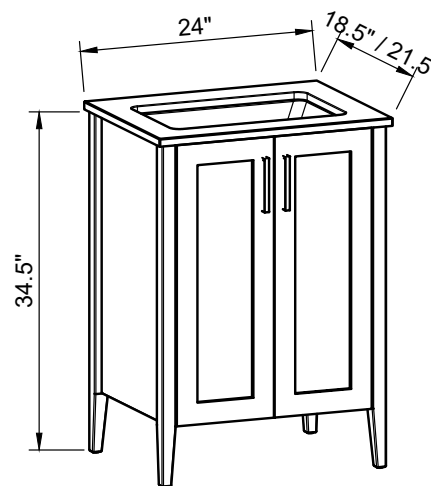

Range	Armidale
Mount	Free Standing / On Legs
Size	24"
SKU	ARM-V-24-C-18-L-[Color Code]
SKU	ARM-V-24-C-21-L-[Color Code]

COMPATIBLE TOPS

Required Top Size - 25" x 19" / 22"

SilkSurface top with Ceramic Undermount

Quartz top with Ceramic Undermount

Ceramic Integrated Top

NOTES

Revision	1
Date	March 2, 2025 9:26 AM

DIMENSIONS ARE NOMINAL ONLY
AND SUBJECT TO CHANGE AT ANY TIME.
DO NOT SCALE DRAWINGS.
INSTALLER TO CONFIRM ALL
DIMENSIONS

Copyright ©

Timberline

300 Industrial Drive
Redwood Falls MN 56283
sales.usa@timberlinebp.com
www.timberlinebp.com