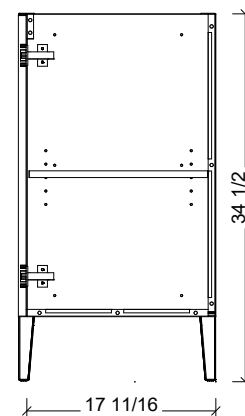

18" Deep Option

18 1/2

21 1/2