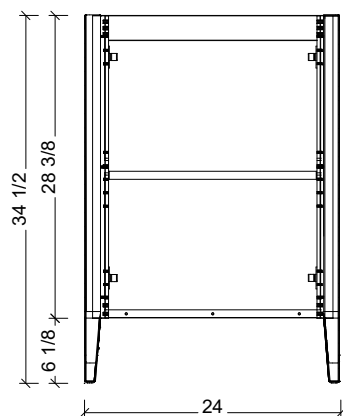

18 1/2

21 1/2