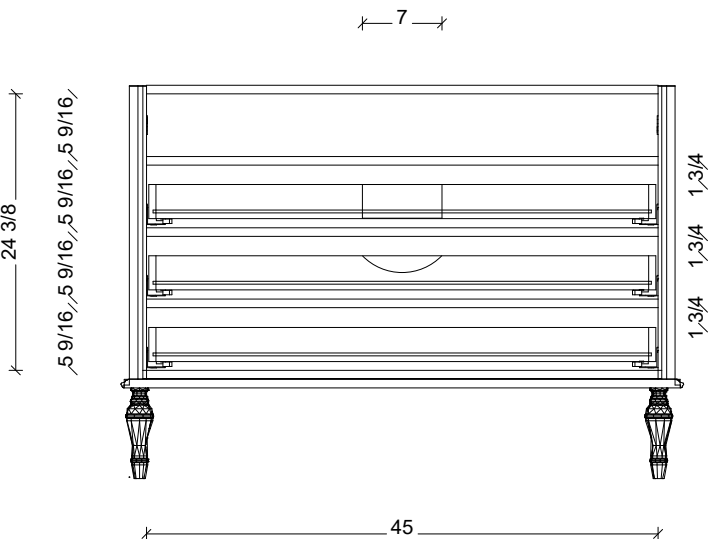

Range	Chester
Mount	Free Standing / On Legs
Size	48"
SKU	CHE-V-48-C-18-L-[Color Code]
SKU	CHE-V-48-C-21-L-[Color Code]

COMPATIBLE TOPS

Required Top Size - 49" x 19" / 22"

SilkSurface top with Ceramic Undermount

Quartz top with Ceramic Undermount

Ceramic Integrated Top

18" Deep Option

21" Deep Option

NOTES

Revision	1
Date	February 24, 2025 9:03 AM

DIMENSIONS ARE NOMINAL ONLY
AND SUBJECT TO CHANGE AT ANY TIME.
DO NOT SCALE DRAWINGS.
INSTALLER TO CONFIRM ALL
DIMENSIONS