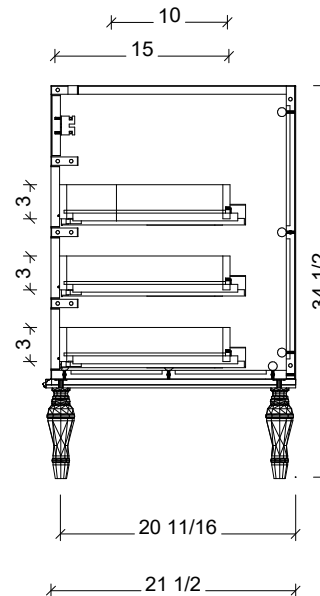

Range	Chester
Mount	Free Standing / On Legs
Size	48"
SKU	CHE-V-48-C-18-L-[Color Code]
SKU	CHE-V-48-C-21-L-[Color Code]

COMPATIBLE TOPS

Required Top Size - 49" x 19" / 22"

SilkSurface top with Ceramic Undermount

Quartz top with Ceramic Undermount

Ceramic Integrated Top

18" Deep Option

21" Deep Option

NOTES

Revision	1
Date	February 24, 2025 9:03 AM

DIMENSIONS ARE NOMINAL ONLY
AND SUBJECT TO CHANGE AT ANY TIME.
DO NOT SCALE DRAWINGS.
INSTALLER TO CONFIRM ALL
DIMENSIONS