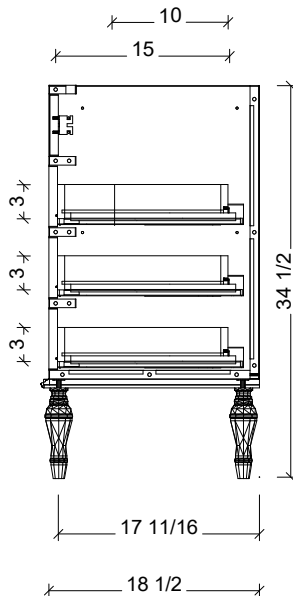

Range	Chester
Mount	Free Standing / On Legs
Size	48"
SKU	CHE-V-48-C-18-L-[Color Code]
SKU	CHE-V-48-C-21-L-[Color Code]

COMPATIBLE TOPS

Required Top Size - 49" x 19" / 22"

SilkSurface top with Ceramic Undermount

Quartz top with Ceramic Undermount

Ceramic Integrated Top

18" Deep Option

21" Deep Option

NOTES

Revision	1
Date	February 24, 2025 9:03 AM

DIMENSIONS ARE NOMINAL ONLY
AND SUBJECT TO CHANGE AT ANY TIME.
DO NOT SCALE DRAWINGS.
INSTALLER TO CONFIRM ALL
DIMENSIONS