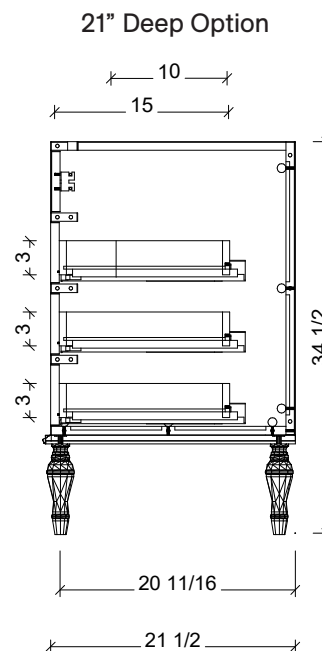

Range	Chester
Mount	Free Standing / On Legs
Size	42"
SKU	CHE-V-42-C-18-L-[Color Code]
SKU	CHE-V-42-C-21-L-[Color Code]

**COMPATIBLE TOPS**

- Required Top Size - 43" x 19" / 22"
- SilkSurface top with Ceramic Undermount
- Quartz top with Ceramic Undermount
- Ceramic Integrated Top

**NOTES**

Revision	1
Date	February 24, 2025 9:03 AM

DIMENSIONS ARE NOMINAL ONLY  
AND SUBJECT TO CHANGE AT ANY TIME.  
DO NOT SCALE DRAWINGS.  
INSTALLER TO CONFIRM ALL  
DIMENSIONS

Copyright ©

**Timberline**