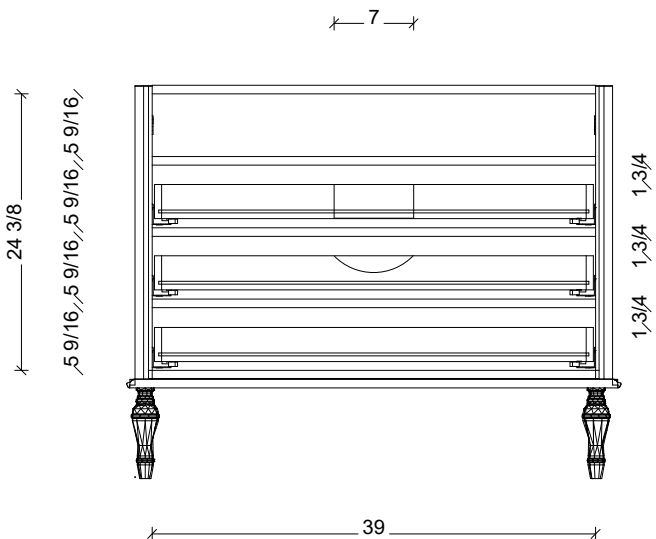

Range	Chester
Mount	Free Standing / On Legs
Size	42"
SKU	CHE-V-42-C-18-L-[Color Code]
SKU	CHE-V-42-C-21-L-[Color Code]

**COMPATIBLE TOPS**

- Required Top Size - 43" x 19" / 22"
- SilkSurface top with Ceramic Undermount
- Quartz top with Ceramic Undermount
- Ceramic Integrated Top

**NOTES**

Revision	1
Date	February 24, 2025 9:03 AM

DIMENSIONS ARE NOMINAL ONLY  
AND SUBJECT TO CHANGE AT ANY TIME.  
DO NOT SCALE DRAWINGS.  
INSTALLER TO CONFIRM ALL  
DIMENSIONS

Copyright ©

**Timberline**