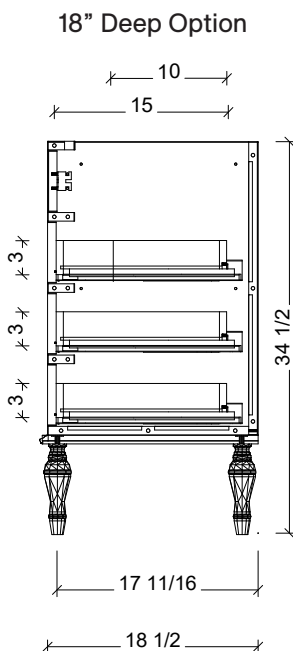

Range	Chester
Mount	Free Standing / On Legs
Size	42"
SKU	CHE-V-42-C-18-L-[Color Code]
SKU	CHE-V-42-C-21-L-[Color Code]

**COMPATIBLE TOPS**

- Required Top Size - 43" x 19" / 22"
- SilkSurface top with Ceramic Undermount
- Quartz top with Ceramic Undermount
- Ceramic Integrated Top

**NOTES**

Revision	1
Date	February 24, 2025 9:03 AM

DIMENSIONS ARE NOMINAL ONLY  
AND SUBJECT TO CHANGE AT ANY TIME.  
DO NOT SCALE DRAWINGS.  
INSTALLER TO CONFIRM ALL  
DIMENSIONS

Copyright ©

**Timberline**