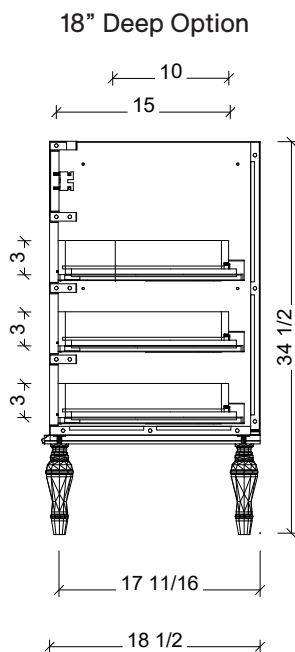

Timberline

300 Industrial Drive
Redwood Falls MN 56283
sales.usa@timberlinebp.com
www.timberlinebp.com