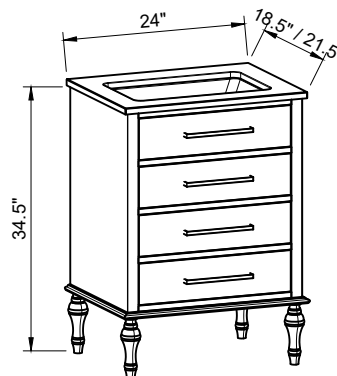

Range	Chester
Mount	Free Standing / On Legs
Size	24"
SKU	CHE-V-24-C-18-L-[Color Code]
SKU	CHE-V-24-C-21-L-[Color Code]

COMPATIBLE TOPS

Required Top Size - 25" x 19" / 22"

SilkSurface top with Ceramic Undermount

Quartz top with Ceramic Undermount

Ceramic Integrated Top

NOTES

Revision	1
Date	February 24, 2025 9:03 AM

DIMENSIONS ARE NOMINAL ONLY
AND SUBJECT TO CHANGE AT ANY TIME.
DO NOT SCALE DRAWINGS.
INSTALLER TO CONFIRM ALL
DIMENSIONS

Copyright ©