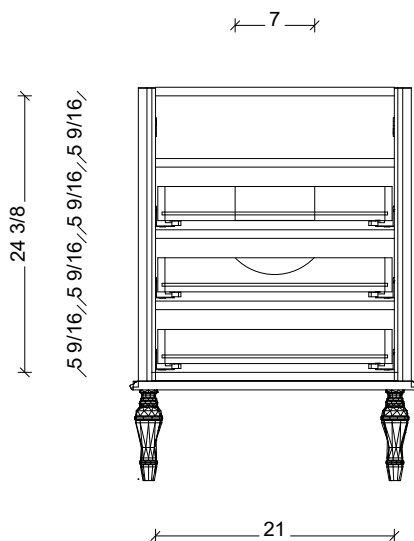

$1 \frac{3}{4}$ $1 \frac{3}{4}$ $1 \frac{3}{4}$ $1 \frac{3}{4}$