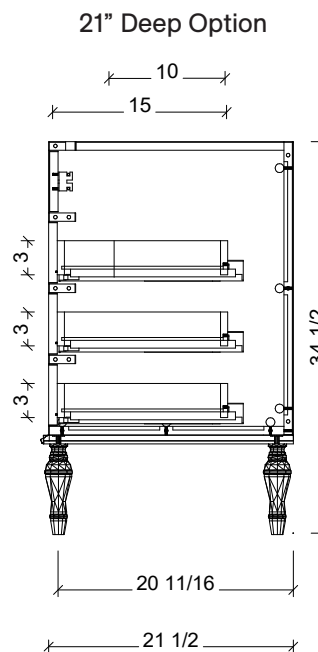

Timberline

300 Industrial Drive
Redwood Falls MN 56283
sales.usa@timberlinebp.com
www.timberlinebp.com