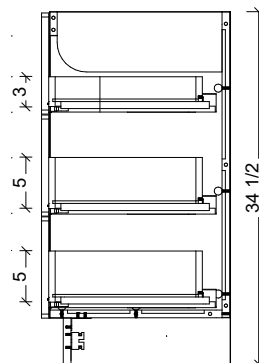

Range	Roxbury
Mount	Floor Standing
Size	72" Double Bowl
SKU	ROX-V-72-D-18-F-[Color Code]
SKU	ROX-V-72-D-21-F-[Color Code]

COMPATIBLE TOPS

Required Top Size - 73" x 19" / 22"

SilkSurface top with Ceramic Undermount

Quartz top with Ceramic Undermount

Ceramic Integrated Top

7

7

18" Deep Option

10
15

21" Deep Option

10
15

NOTES

Revision	1
Date	January 6, 2025 7:33 AM

DIMENSIONS ARE NOMINAL ONLY
AND SUBJECT TO CHANGE AT ANY TIME.
DO NOT SCALE DRAWINGS.
INSTALLER TO CONFIRM ALL
DIMENSIONS

Copyright ©

Timberline

300 Industrial Drive
Redwood Falls MN 56283
sales.usa@timberlinebp.com
www.timberlinebp.com