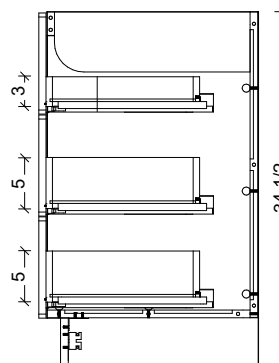

Range	Roxbury
Mount	Floor Standing
Size	72" Double Bowl
SKU	ROX-V-72-D-18-F-[Color Code]
SKU	ROX-V-72-D-21-F-[Color Code]

COMPATIBLE TOPS

Required Top Size - 73" x 19" / 22"

SilkSurface top with Ceramic Undermount

Quartz top with Ceramic Undermount

Ceramic Integrated Top

7

7

18" Deep Option

10
15

21" Deep Option

10
15

NOTES

Revision	1
Date	January 6, 2025 7:33 AM

DIMENSIONS ARE NOMINAL ONLY
AND SUBJECT TO CHANGE AT ANY TIME.
DO NOT SCALE DRAWINGS.
INSTALLER TO CONFIRM ALL
DIMENSIONS

Copyright ©

Timberline

300 Industrial Drive
Redwood Falls MN 56283
sales.usa@timberlinebp.com
www.timberlinebp.com