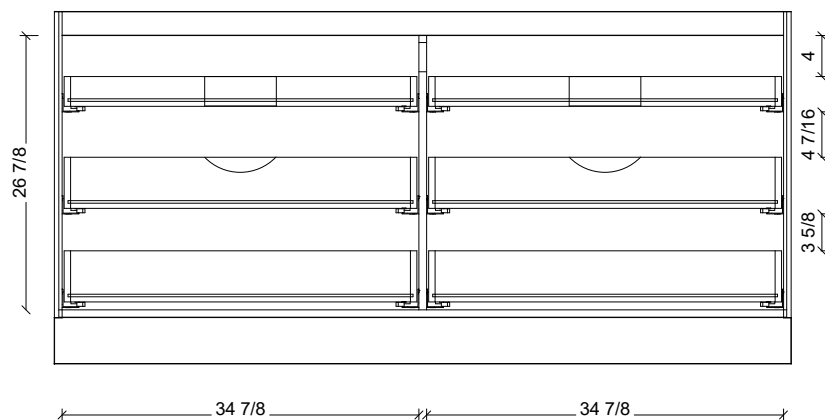

Range	Roxbury
Mount	Floor Standing
Size	72" Double Bowl
SKU	ROX-V-72-D-18-F-[Color Code]
SKU	ROX-V-72-D-21-F-[Color Code]

COMPATIBLE TOPS

Required Top Size - 73" x 19" / 22"

SilkSurface top with Ceramic Undermount

Quartz top with Ceramic Undermount

Ceramic Integrated Top

7

7

18" Deep Option

10
15

21" Deep Option

10
15

NOTES

Revision	1
Date	January 6, 2025 7:33 AM

DIMENSIONS ARE NOMINAL ONLY
AND SUBJECT TO CHANGE AT ANY TIME.
DO NOT SCALE DRAWINGS.
INSTALLER TO CONFIRM ALL
DIMENSIONS

Copyright ©

Timberline

300 Industrial Drive
Redwood Falls MN 56283
sales.usa@timberlinebp.com
www.timberlinebp.com