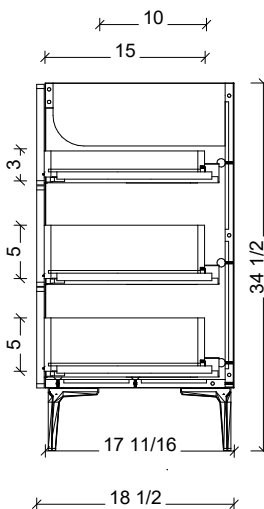

18" Deep Option

21" Deep Option

Please note, different leg styles may have slightly different heights. Overall cabinet height will remain 34 1/2", although cabinet may shrink or expand to reach this height.

|       |                              |
|-------|------------------------------|
| Range | Roxbury                      |
| Mount | Floor Standing               |
| Size  | 60" Double Bowl              |
| SKU   | ROX-V-60-D-18-L-[Color Code] |
| SKU   | ROX-V-60-D-21-L-[Color Code] |

**COMPATIBLE TOPS**

Required Top Size - 61" x 19" / 22"

SilkSurface top with Ceramic Undermount

Quartz top with Ceramic Undermount

Ceramic Integrated Top

**NOTES**

|          |                         |
|----------|-------------------------|
| Revision | 1                       |
| Date     | January 2, 2025 9:14 AM |

DIMENSIONS ARE NOMINAL ONLY AND SUBJECT TO CHANGE AT ANY TIME. DO NOT SCALE DRAWINGS. INSTALLER TO CONFIRM ALL DIMENSIONS

Copyright ©

**Timberline**

300 Industrial Drive  
 Redwood Falls MN 56283  
 sales.usa@timberlinebp.com  
 www.timberlinebp.com