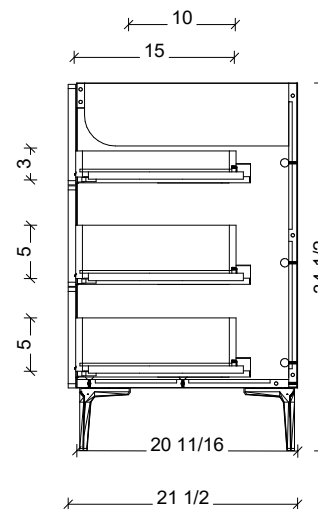

18" Deep Option

21" Deep Option

Please note, different leg styles may have slightly different heights. Overall cabinet height will remain 34 1/2", although cabinet may shrink or expand to reach this height.

|       |                              |
|-------|------------------------------|
| Range | Roxbury                      |
| Mount | Floor Standing               |
| Size  | 60" Double Bowl              |
| SKU   | ROX-V-60-D-18-L-[Color Code] |
| SKU   | ROX-V-60-D-21-L-[Color Code] |

**COMPATIBLE TOPS**

Required Top Size - 61" x 19" / 22"

SilkSurface top with Ceramic Undermount

Quartz top with Ceramic Undermount

Ceramic Integrated Top

**NOTES**

|          |                         |
|----------|-------------------------|
| Revision | 1                       |
| Date     | January 2, 2025 9:14 AM |

DIMENSIONS ARE NOMINAL ONLY AND SUBJECT TO CHANGE AT ANY TIME. DO NOT SCALE DRAWINGS. INSTALLER TO CONFIRM ALL DIMENSIONS

Copyright ©

**Timberline**

300 Industrial Drive  
 Redwood Falls MN 56283  
 sales.usa@timberlinebp.com  
 www.timberlinebp.com