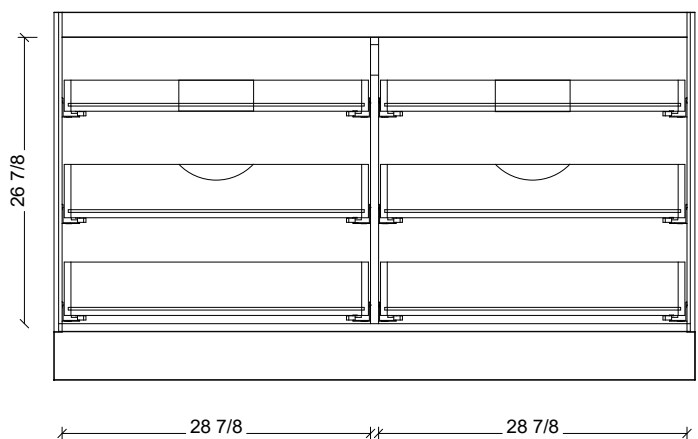

7

7

18" Deep Option

10
15

21" Deep Option

10
15

Range	Roxbury
Mount	Floor Standing
Size	60" Double Bowl
SKU	ROX-V-60-D-18-F-[Color Code]
SKU	ROX-V-60-D-21-F-[Color Code]

COMPATIBLE TOPS

Required Top Size - 61" x 19" / 22"

SilkSurface top with Ceramic Undermount

Quartz top with Ceramic Undermount

Ceramic Integrated Top

NOTES

Revision	1
Date	January 6, 2025 7:33 AM

DIMENSIONS ARE NOMINAL ONLY
AND SUBJECT TO CHANGE AT ANY TIME.
DO NOT SCALE DRAWINGS.
INSTALLER TO CONFIRM ALL
DIMENSIONS