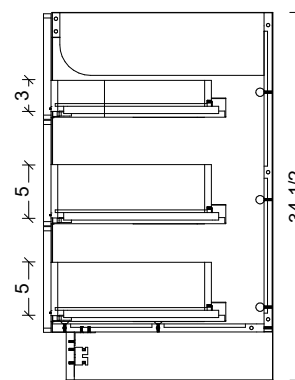

7

7

18" Deep Option

10
15

21" Deep Option

10
15

Range	Roxbury
Mount	Floor Standing
Size	60" Double Bowl
SKU	ROX-V-60-D-18-F-[Color Code]
SKU	ROX-V-60-D-21-F-[Color Code]

COMPATIBLE TOPS

Required Top Size - 61" x 19" / 22"

SilkSurface top with Ceramic Undermount

Quartz top with Ceramic Undermount

Ceramic Integrated Top

NOTES

Revision	1
Date	January 6, 2025 7:33 AM

DIMENSIONS ARE NOMINAL ONLY
AND SUBJECT TO CHANGE AT ANY TIME.
DO NOT SCALE DRAWINGS.
INSTALLER TO CONFIRM ALL
DIMENSIONS