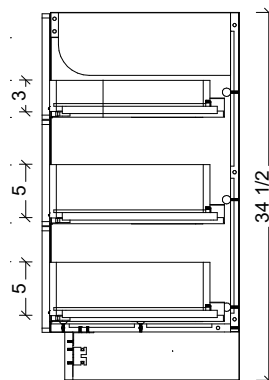

7

7

18" Deep Option

10
15

21" Deep Option

10
15

Range	Roxbury
Mount	Floor Standing
Size	60" Double Bowl
SKU	ROX-V-60-D-18-F-[Color Code]
SKU	ROX-V-60-D-21-F-[Color Code]

COMPATIBLE TOPS

Required Top Size - 61" x 19" / 22"

SilkSurface top with Ceramic Undermount

Quartz top with Ceramic Undermount

Ceramic Integrated Top

NOTES

Revision	1
Date	January 6, 2025 7:33 AM

DIMENSIONS ARE NOMINAL ONLY
AND SUBJECT TO CHANGE AT ANY TIME.
DO NOT SCALE DRAWINGS.
INSTALLER TO CONFIRM ALL
DIMENSIONS