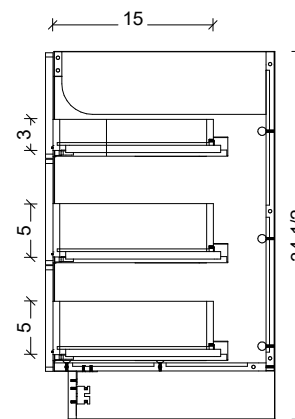

18" Deep Option

21" Deep Option

Range	Roxbury
Mount	Floor Standing
Size	60" Single Bowl
SKU	ROX-V-60-C-18-F-[Color Code]
SKU	ROX-V-60-C-21-F-[Color Code]

COMPATIBLE TOPS

Required Top Size - 61" x 19" / 22"

SilkSurface top with Ceramic Undermount

Quartz top with Ceramic Undermount

Ceramic Integrated Top

NOTES

Revision	1
Date	January 6, 2025 7:33 AM

DIMENSIONS ARE NOMINAL ONLY
AND SUBJECT TO CHANGE AT ANY TIME.
DO NOT SCALE DRAWINGS.
INSTALLER TO CONFIRM ALL
DIMENSIONS