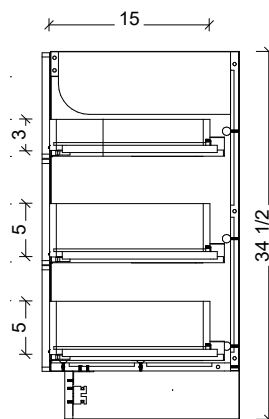

18" Deep Option

21" Deep Option

Range	Roxbury
Mount	Floor Standing
Size	60" Single Bowl
SKU	ROX-V-60-C-18-F-[Color Code]
SKU	ROX-V-60-C-21-F-[Color Code]

COMPATIBLE TOPS

Required Top Size - 61" x 19" / 22"

SilkSurface top with Ceramic Undermount

Quartz top with Ceramic Undermount

Ceramic Integrated Top

NOTES

Revision	1
Date	January 6, 2025 7:33 AM

DIMENSIONS ARE NOMINAL ONLY
AND SUBJECT TO CHANGE AT ANY TIME.
DO NOT SCALE DRAWINGS.
INSTALLER TO CONFIRM ALL
DIMENSIONS