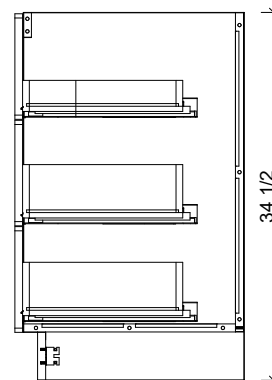

Range	Roxbury
Mount	Floor Standing
Size	48"
SKU	ROX-V-48-C-18-F-[Color Code]
SKU	ROX-V-48-C-21-F-[Color Code]

**COMPATIBLE TOPS**

Required Top Size - 49" x 19" / 22"

SilkSurface top with Ceramic Undermount

Copyright ©

7

18" Deep Option

10  
15

21" Deep Option

10  
15

**Timberline**

300 Industrial Drive  
Redwood Falls MN 56283  
sales.usa@timberlinebp.com  
www.timberlinebp.com