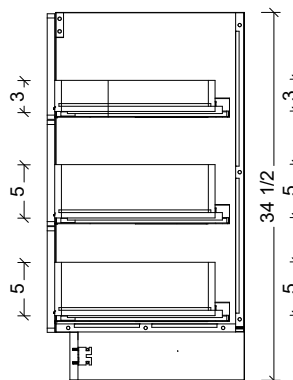

18" Deep Option

10
15