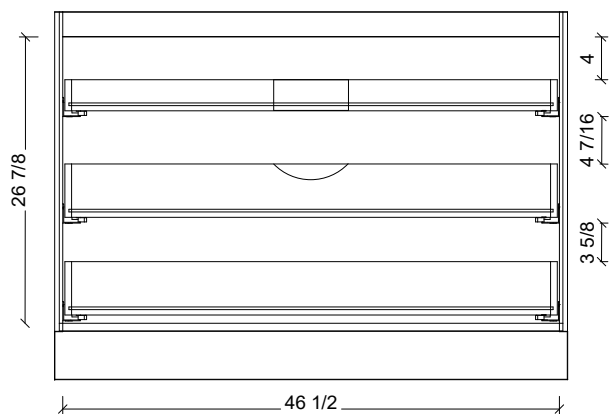

Range	Roxbury
Mount	Floor Standing
Size	48"
SKU	ROX-V-48-C-18-F-[Color Code]
SKU	ROX-V-48-C-21-F-[Color Code]

**COMPATIBLE TOPS**

Required Top Size - 49" x 19" / 22"

SilkSurface top with Ceramic Undermount

Quartz top with Ceramic Undermount

Ceramic Integrated Top

**NOTES**

Revision	1
Date	January 6, 2025 7:33 AM

DIMENSIONS ARE NOMINAL ONLY AND SUBJECT TO CHANGE AT ANY TIME. DO NOT SCALE DRAWINGS. INSTALLER TO CONFIRM ALL DIMENSIONS

Copyright ©

7

18" Deep Option

10  
15

21" Deep Option

10  
15

**Timberline**

300 Industrial Drive  
Redwood Falls MN 56283  
sales.usa@timberlinebp.com  
www.timberlinebp.com