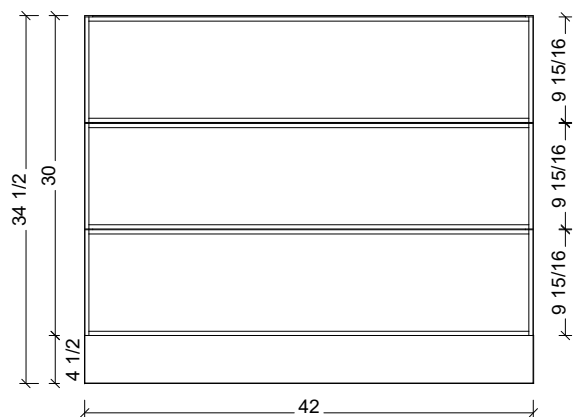

Range	Roxbury
Mount	Floor Standing
Size	42"
SKU	ROX-V-42-C-18-F-[Color Code]
SKU	ROX-V-42-C-21-F-[Color Code]

COMPATIBLE TOPS

Required Top Size - 43" x 19" / 22"

SilkSurface top with Ceramic Undermount

Quartz top with Ceramic Undermount

Ceramic Integrated Top

NOTES

Revision	1
Date	January 6, 2025 7:33 AM

DIMENSIONS ARE NOMINAL ONLY
AND SUBJECT TO CHANGE AT ANY TIME.
DO NOT SCALE DRAWINGS.
INSTALLER TO CONFIRM ALL
DIMENSIONS

Copyright ©

Timberline

300 Industrial Drive
Redwood Falls MN 56283
sales.usa@timberlinebp.com
www.timberlinebp.com