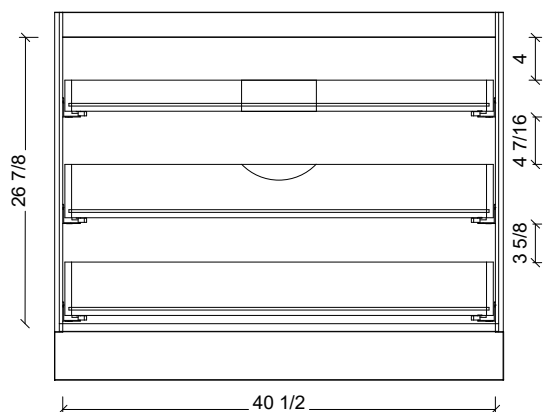

Range	Roxbury
Mount	Floor Standing
Size	42"
SKU	ROX-V-42-C-18-F-[Color Code]
SKU	ROX-V-42-C-21-F-[Color Code]

COMPATIBLE TOPS

Required Top Size - 43" x 19" / 22"

SilkSurface top with Ceramic Undermount

Quartz top with Ceramic Undermount

Ceramic Integrated Top

NOTES

Revision	1
Date	January 6, 2025 7:33 AM

DIMENSIONS ARE NOMINAL ONLY
AND SUBJECT TO CHANGE AT ANY TIME.
DO NOT SCALE DRAWINGS.
INSTALLER TO CONFIRM ALL
DIMENSIONS

Copyright ©

Timberline

300 Industrial Drive
Redwood Falls MN 56283
sales.usa@timberlinebp.com
www.timberlinebp.com

7"

18" Deep Option

10"
15"

21" Deep Option

10"
15"