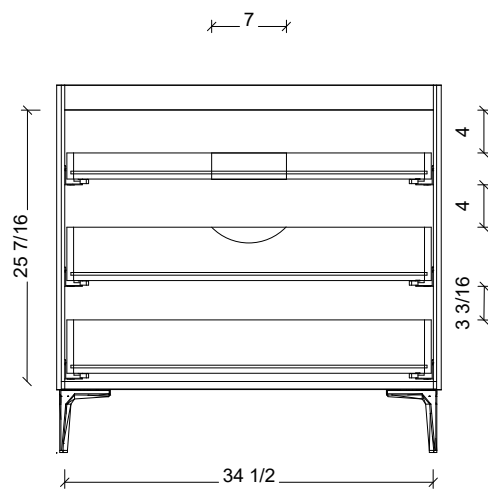

Range	Roxbury
Mount	Floor Standing
Size	36"
SKU	ROX-V-36-C-18-L-[Color Code]
SKU	ROX-V-36-C-21-L-[Color Code]

COMPATIBLE TOPS

Required Top Size - 37" x 19" / 22"

SilkSurface top with Ceramic Undermount

Quartz top with Ceramic Undermount

Ceramic Integrated Top

NOTES

Revision	1
Date	January 2, 2025 9:14 AM

DIMENSIONS ARE NOMINAL ONLY
AND SUBJECT TO CHANGE AT ANY TIME.
DO NOT SCALE DRAWINGS.
INSTALLER TO CONFIRM ALL
DIMENSIONS

Copyright ©

Timberline

300 Industrial Drive
Redwood Falls MN 56283
sales.usa@timberlinebp.com
www.timberlinebp.com