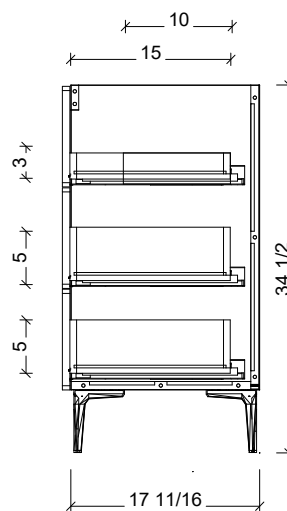

18" Deep Option