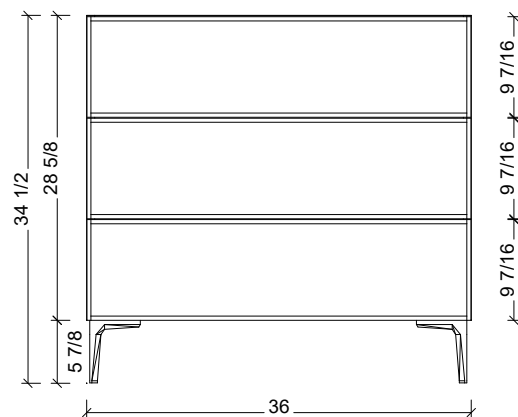

Range	Roxbury
Mount	Floor Standing
Size	36"
SKU	ROX-V-36-C-18-L-[Color Code]
SKU	ROX-V-36-C-21-L-[Color Code]

COMPATIBLE TOPS

Required Top Size - 37" x 19" / 22"

SilkSurface top with Ceramic Undermount

Quartz top with Ceramic Undermount

Ceramic Integrated Top

NOTES

Revision	1
Date	January 2, 2025 9:14 AM

DIMENSIONS ARE NOMINAL ONLY
AND SUBJECT TO CHANGE AT ANY TIME.
DO NOT SCALE DRAWINGS.
INSTALLER TO CONFIRM ALL
DIMENSIONS

Copyright ©

Timberline

300 Industrial Drive
Redwood Falls MN 56283
sales.usa@timberlinebp.com
www.timberlinebp.com