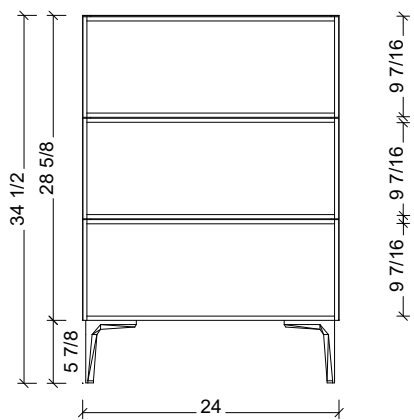

Range	Roxbury
Mount	Floor Standing
Size	24"
SKU	ROX-V-24-C-18-L-[Color Code]
SKU	ROX-V-24-C-21-L-[Color Code]

#### NOTES

Revision	1
Date	January 2, 2025 9:14 AM

DIMENSIONS ARE NOMINAL ONLY  
AND SUBJECT TO CHANGE AT ANY TIME.  
DO NOT SCALE DRAWINGS.  
INSTALLER TO CONFIRM ALL  
DIMENSIONS

Copyright ©

# Timberline

300 Industrial Drive  
Redwood Falls MN 56283  
sales.usa@timberlinebp.com  
www.timberlinebp.com

18" Deep Option

21" Deep Option

Please note, different leg styles may have slightly different heights. Overall cabinet height will remain 34 1/2", although cabinet may shrink or expand to reach this height.