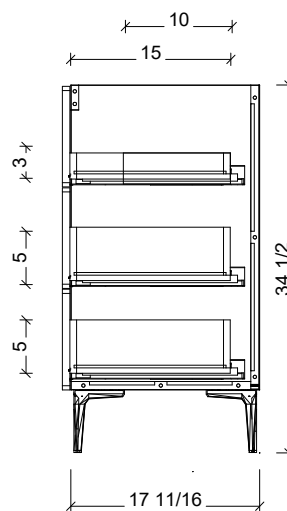

Range	Roxbury
Mount	Floor Standing
Size	24"
SKU	ROX-V-24-C-18-L-[Color Code]
SKU	ROX-V-24-C-21-L-[Color Code]

#### COMPATIBLE TOPS

Required Top Size - 25" x 19" / 22"

SilkSurface top with Ceramic Undermount

Quartz top with Ceramic Undermount

Ceramic Integrated Top

#### NOTES

Revision	1
Date	January 2, 2025 9:14 AM

DIMENSIONS ARE NOMINAL ONLY  
AND SUBJECT TO CHANGE AT ANY TIME.  
DO NOT SCALE DRAWINGS.  
INSTALLER TO CONFIRM ALL  
DIMENSIONS

Copyright ©

# Timberline

300 Industrial Drive  
Redwood Falls MN 56283  
sales.usa@timberlinebp.com  
www.timberlinebp.com

18" Deep Option

21" Deep Option

Please note, different leg styles may have slightly different heights. Overall cabinet height will remain 34 1/2", although cabinet may shrink or expand to reach this height.