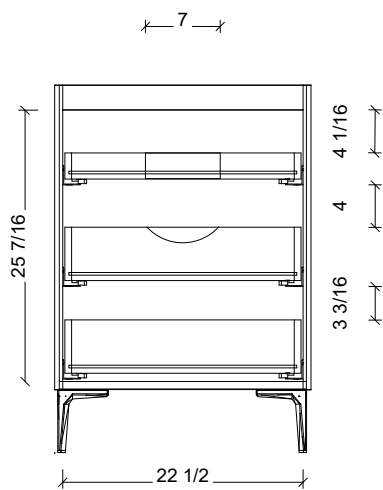

Range	Roxbury
Mount	Floor Standing
Size	24"
SKU	ROX-V-24-C-18-L-[Color Code]
SKU	ROX-V-24-C-21-L-[Color Code]

#### COMPATIBLE TOPS

Required Top Size - 25" x 19" / 22"

SilkSurface top with Ceramic Undermount

Quartz top with Ceramic Undermount

Ceramic Integrated Top

#### NOTES

Revision	1
Date	January 2, 2025 9:14 AM

DIMENSIONS ARE NOMINAL ONLY  
AND SUBJECT TO CHANGE AT ANY TIME.  
DO NOT SCALE DRAWINGS.  
INSTALLER TO CONFIRM ALL  
DIMENSIONS

Copyright ©

# Timberline

300 Industrial Drive  
Redwood Falls MN 56283  
sales.usa@timberlinebp.com  
www.timberlinebp.com

18" Deep Option

21" Deep Option

Please note, different leg styles may have slightly different heights. Overall cabinet height will remain 34 1/2", although cabinet may shrink or expand to reach this height.