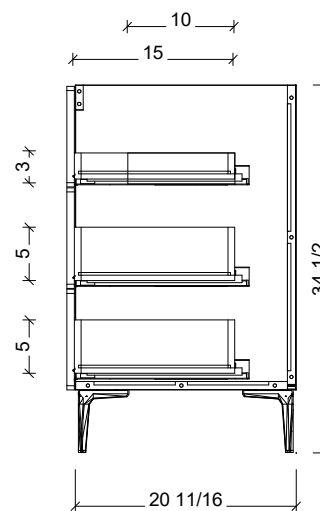

#### NOTES

Revision	1
Date	January 2, 2025 9:14 AM

DIMENSIONS ARE NOMINAL ONLY  
AND SUBJECT TO CHANGE AT ANY TIME.  
DO NOT SCALE DRAWINGS.  
INSTALLER TO CONFIRM ALL  
DIMENSIONS

Copyright ©

# Timberline

300 Industrial Drive  
Redwood Falls MN 56283  
sales.usa@timberlinebp.com  
www.timberlinebp.com

18" Deep Option

21" Deep Option

Please note, different leg styles may have slightly different heights. Overall cabinet height will remain 34 1/2", although cabinet may shrink or expand to reach this height.