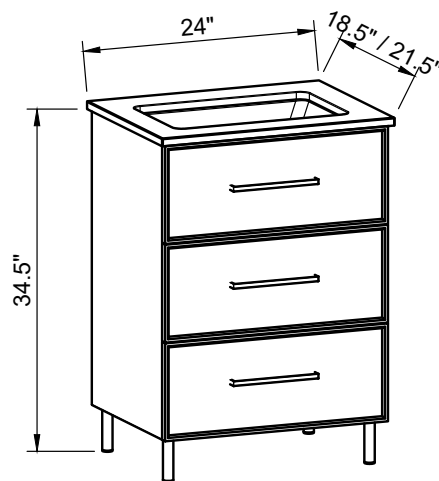

#### NOTES

Revision	1
Date	January 2, 2025 9:14 AM

DIMENSIONS ARE NOMINAL ONLY  
AND SUBJECT TO CHANGE AT ANY TIME.  
DO NOT SCALE DRAWINGS.  
INSTALLER TO CONFIRM ALL  
DIMENSIONS

Copyright ©

# Timberline

300 Industrial Drive  
Redwood Falls MN 56283  
sales.usa@timberlinebp.com  
www.timberlinebp.com

18" Deep Option

21" Deep Option

Please note, different leg styles may have slightly different heights. Overall cabinet height will remain 34 1/2", although cabinet may shrink or expand to reach this height.