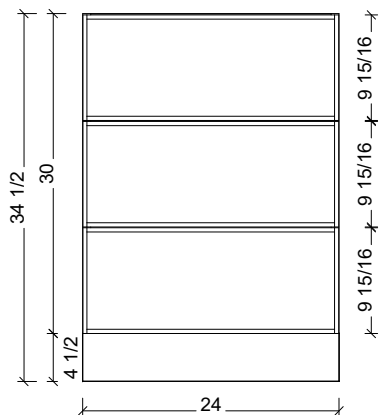

Range	Roxbury
Mount	Floor Standing
Size	24"
SKU	ROX-V-24-C-18-F-[Color Code]
SKU	ROX-V-24-C-21-F-[Color Code]

COMPATIBLE TOPS

Required Top Size - 25" x 19" / 22"

SilkSurface top with Ceramic Undermount

Quartz top with Ceramic Undermount

Ceramic Integrated Top

NOTES

Revision	1
Date	January 6, 2025 7:33 AM

DIMENSIONS ARE NOMINAL ONLY
AND SUBJECT TO CHANGE AT ANY TIME.
DO NOT SCALE DRAWINGS.
INSTALLER TO CONFIRM ALL
DIMENSIONS

Copyright ©

Timberline

300 Industrial Drive
Redwood Falls MN 56283
sales.usa@timberlinebp.com
www.timberlinebp.com