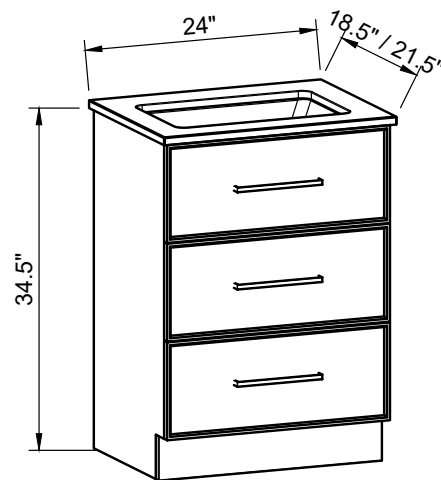

Range	Roxbury
Mount	Floor Standing
Size	24"
SKU	ROX-V-24-C-18-F-[Color Code]
SKU	ROX-V-24-C-21-F-[Color Code]

COMPATIBLE TOPS

Required Top Size - 25" x 19" / 22"

SilkSurface top with Ceramic Undermount

Quartz top with Ceramic Undermount

Ceramic Integrated Top

NOTES

Revision	1
Date	January 6, 2025 7:33 AM

DIMENSIONS ARE NOMINAL ONLY
AND SUBJECT TO CHANGE AT ANY TIME.
DO NOT SCALE DRAWINGS.
INSTALLER TO CONFIRM ALL
DIMENSIONS

Copyright ©

Timberline

300 Industrial Drive
Redwood Falls MN 56283
sales.usa@timberlinebp.com
www.timberlinebp.com