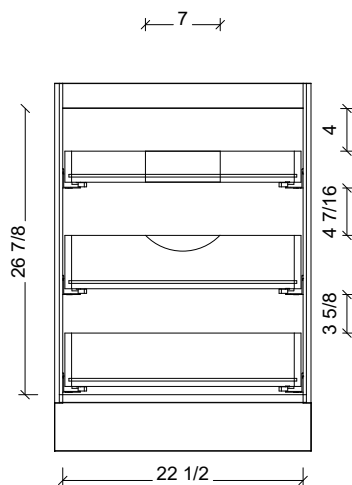

Range	Roxbury
Mount	Floor Standing
Size	24"
SKU	ROX-V-24-C-18-F-[Color Code]
SKU	ROX-V-24-C-21-F-[Color Code]

COMPATIBLE TOPS

Required Top Size - 25" x 19" / 22"

SilkSurface top with Ceramic Undermount

Quartz top with Ceramic Undermount

Ceramic Integrated Top

NOTES

Revision	1
Date	January 6, 2025 7:33 AM

DIMENSIONS ARE NOMINAL ONLY
AND SUBJECT TO CHANGE AT ANY TIME.
DO NOT SCALE DRAWINGS.
INSTALLER TO CONFIRM ALL
DIMENSIONS

Copyright ©

Timberline

300 Industrial Drive
Redwood Falls MN 56283
sales.usa@timberlinebp.com
www.timberlinebp.com