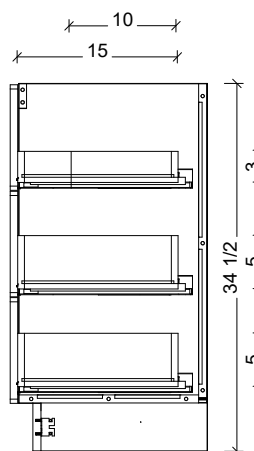

18" Deep Option