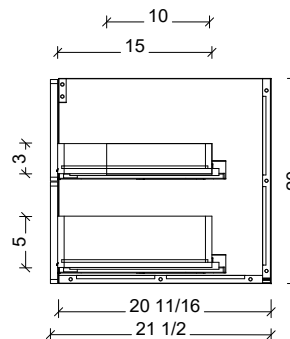

Range	Brockton
Mount	Floor Standing
Size	72" Double Bowl
SKU	BRO-V-72-D-18-W-[Color Code]
SKU	BRO-V-72-D-21-W-[Color Code]

18" Deep Option

21" Deep Option

COMPATIBLE TOPS

Required Top Size - 73" x 19" / 22"

SilkSurface top with Ceramic Undermount

Quartz top with Ceramic Undermount

Ceramic Integrated Top

NOTES

Revision	1
Date	January 6, 2025 7:50 AM

DIMENSIONS ARE NOMINAL ONLY  
AND SUBJECT TO CHANGE AT ANY TIME.  
DO NOT SCALE DRAWINGS.  
INSTALLER TO CONFIRM ALL  
DIMENSIONS