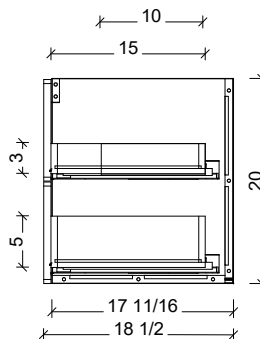

Range	Brockton
Mount	Floor Standing
Size	72" Double Bowl
SKU	BRO-V-72-D-18-W-[Color Code]
SKU	BRO-V-72-D-21-W-[Color Code]

18" Deep Option

21" Deep Option

COMPATIBLE TOPS

Required Top Size - 73" x 19" / 22"

SilkSurface top with Ceramic Undermount

Quartz top with Ceramic Undermount

Ceramic Integrated Top

NOTES

Revision	1
Date	January 6, 2025 7:50 AM

DIMENSIONS ARE NOMINAL ONLY  
AND SUBJECT TO CHANGE AT ANY TIME.  
DO NOT SCALE DRAWINGS.  
INSTALLER TO CONFIRM ALL  
DIMENSIONS