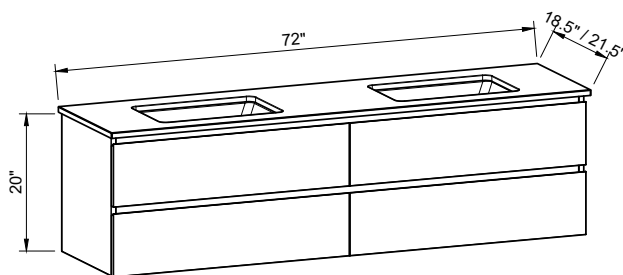

Range	Brockton
Mount	Floor Standing
Size	72" Double Bowl
SKU	BRO-V-72-D-18-W-[Color Code]
SKU	BRO-V-72-D-21-W-[Color Code]

18" Deep Option

21" Deep Option

COMPATIBLE TOPS

Required Top Size - 73" x 19" / 22"

SilkSurface top with Ceramic Undermount

Quartz top with Ceramic Undermount

Ceramic Integrated Top

NOTES

Revision	1
Date	January 6, 2025 7:50 AM

DIMENSIONS ARE NOMINAL ONLY  
AND SUBJECT TO CHANGE AT ANY TIME.  
DO NOT SCALE DRAWINGS.  
INSTALLER TO CONFIRM ALL  
DIMENSIONS