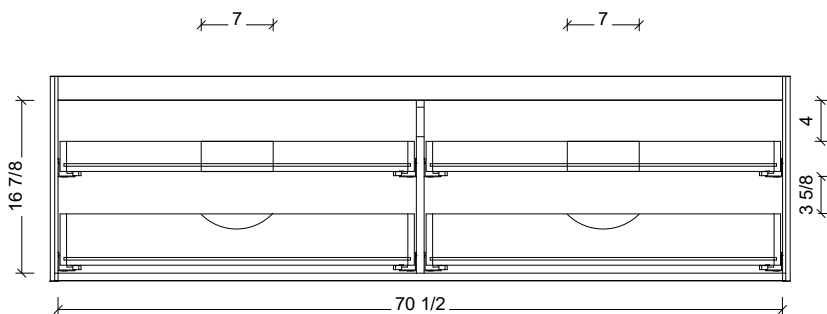

Range	Brockton
Mount	Floor Standing
Size	72" Double Bowl
SKU	BRO-V-72-D-18-W-[Color Code]
SKU	BRO-V-72-D-21-W-[Color Code]

18" Deep Option

21" Deep Option

COMPATIBLE TOPS

Required Top Size - 73" x 19" / 22"

SilkSurface top with Ceramic Undermount

Quartz top with Ceramic Undermount

Ceramic Integrated Top

NOTES

Revision	1
Date	January 6, 2025 7:50 AM

DIMENSIONS ARE NOMINAL ONLY  
AND SUBJECT TO CHANGE AT ANY TIME.  
DO NOT SCALE DRAWINGS.  
INSTALLER TO CONFIRM ALL  
DIMENSIONS