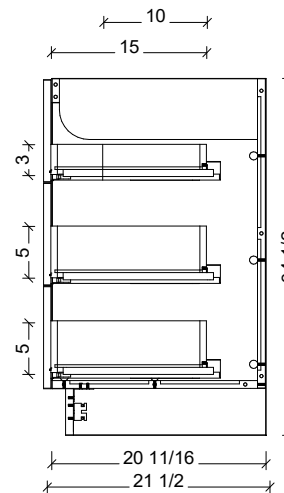

Range	Brockton
Mount	Floor Standing
Size	72" Double Bowl
SKU	BRO-V-72-D-18-F-[Color Code]
SKU	BRO-V-72-D-21-F-[Color Code]

COMPATIBLE TOPS

Required Top Size - 73" x 19" / 22"

SilkSurface top with Ceramic Undermount

Quartz top with Ceramic Undermount

Ceramic Integrated Top

7

7

18" Deep Option

21" Deep Option

NOTES

Revision	1
Date	January 6, 2025 1:55 PM

DIMENSIONS ARE NOMINAL ONLY
AND SUBJECT TO CHANGE AT ANY TIME.
DO NOT SCALE DRAWINGS.
INSTALLER TO CONFIRM ALL
DIMENSIONS

Copyright ©

Timberline

300 Industrial Drive
Redwood Falls MN 56283
sales.usa@timberlinebp.com
www.timberlinebp.com