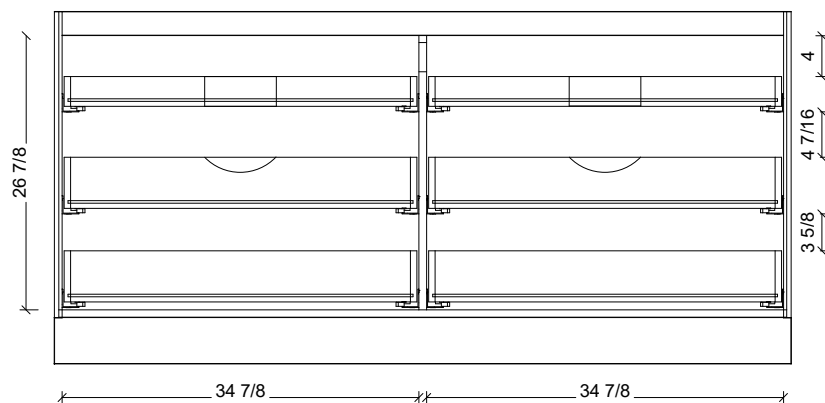

Range	Brockton
Mount	Floor Standing
Size	72" Double Bowl
SKU	BRO-V-72-D-18-F-[Color Code]
SKU	BRO-V-72-D-21-F-[Color Code]

COMPATIBLE TOPS

Required Top Size - 73" x 19" / 22"

SilkSurface top with Ceramic Undermount

Quartz top with Ceramic Undermount

Ceramic Integrated Top

7

7

18" Deep Option

21" Deep Option

NOTES

Revision	1
Date	January 6, 2025 1:55 PM

DIMENSIONS ARE NOMINAL ONLY
AND SUBJECT TO CHANGE AT ANY TIME.
DO NOT SCALE DRAWINGS.
INSTALLER TO CONFIRM ALL
DIMENSIONS

Copyright ©

Timberline

300 Industrial Drive
Redwood Falls MN 56283
sales.usa@timberlinebp.com
www.timberlinebp.com