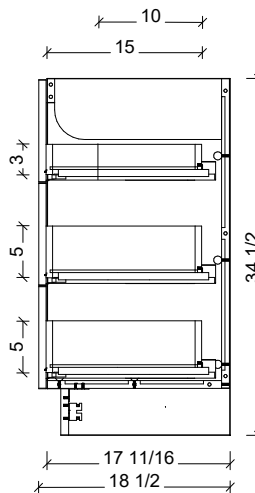

18" Deep Option