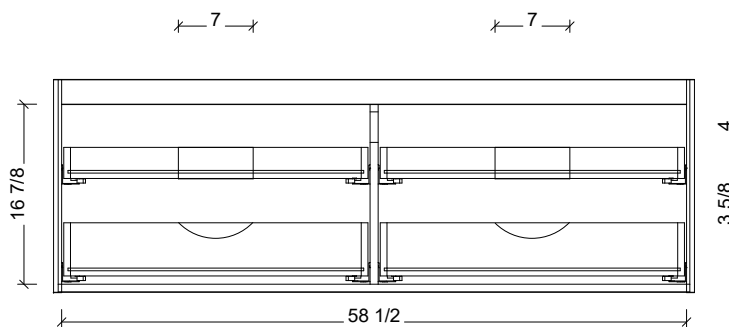

Range	Brockton
Mount	Floor Standing
Size	60" Double Bowl
SKU	BRO-V-60-D-18-W-[Color Code]
SKU	BRO-V-60-D-21-W-[Color Code]

#### COMPATIBLE TOPS

Required Top Size - 61" x 19" / 22"

SilkSurface top with Ceramic Undermount

Quartz top with Ceramic Undermount

Ceramic Integrated Top

#### NOTES

Revision	1
Date	January 6, 2025 7:50 AM

DIMENSIONS ARE NOMINAL ONLY  
AND SUBJECT TO CHANGE AT ANY TIME.  
DO NOT SCALE DRAWINGS.  
INSTALLER TO CONFIRM ALL  
DIMENSIONS

Copyright ©