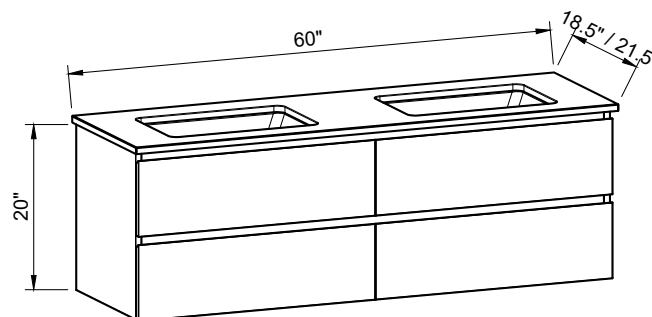

Range	Brockton
Mount	Floor Standing
Size	60" Double Bowl
SKU	BRO-V-60-D-18-W-[Color Code]
SKU	BRO-V-60-D-21-W-[Color Code]

#### COMPATIBLE TOPS

Required Top Size - 61" x 19" / 22"

SilkSurface top with Ceramic Undermount

Quartz top with Ceramic Undermount

Ceramic Integrated Top