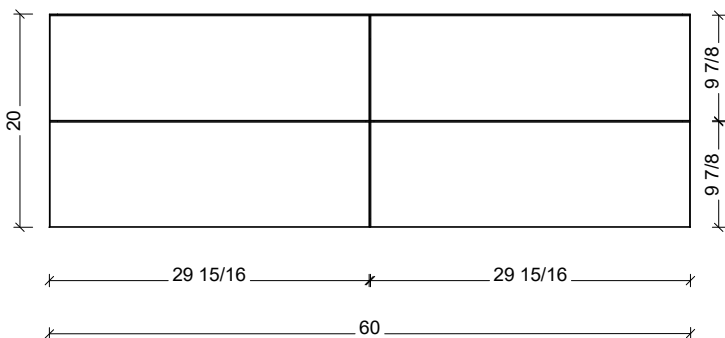

Range	Brockton
Mount	Floor Standing
Size	60" Double Bowl
SKU	BRO-V-60-D-18-W-[Color Code]
SKU	BRO-V-60-D-21-W-[Color Code]

#### COMPATIBLE TOPS

Required Top Size - 61" x 19" / 22"

SilkSurface top with Ceramic Undermount

Quartz top with Ceramic Undermount

Ceramic Integrated Top