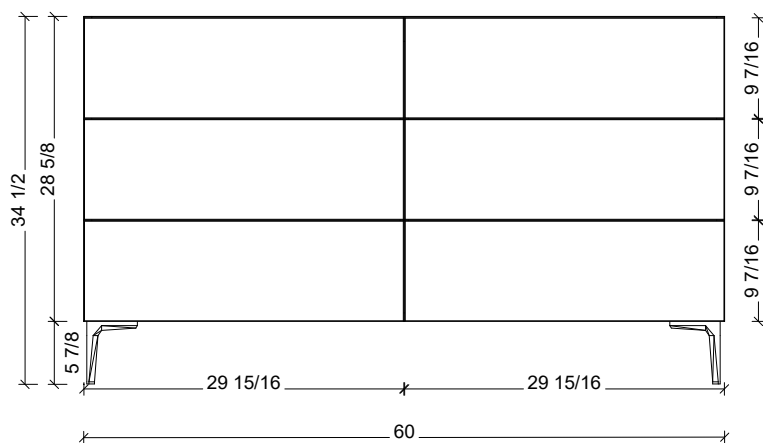

Range	Brockton
Mount	Floor Standing
Size	60" Double Bowl
SKU	BRO-V-60-D-18-L-[Color Code]
SKU	BRO-V-60-D-21-L-[Color Code]

COMPATIBLE TOPS

Required Top Size - 61" x 19" / 22"

SilkSurface top with Ceramic Undermount

Quartz top with Ceramic Undermount

Ceramic Integrated Top

NOTES

Revision	1
Date	January 6, 2025 2:10 PM

DIMENSIONS ARE NOMINAL ONLY
AND SUBJECT TO CHANGE AT ANY TIME.
DO NOT SCALE DRAWINGS.
INSTALLER TO CONFIRM ALL
DIMENSIONS

Copyright ©

Timberline

300 Industrial Drive
Redwood Falls MN 56283
sales.usa@timberlinebp.com
www.timberlinebp.com

18" Deep Option

21" Deep Option

Please note, different leg styles may have slightly different heights. Overall cabinet height will remain 34 1/2", although cabinet may shrink or expand to reach this height.