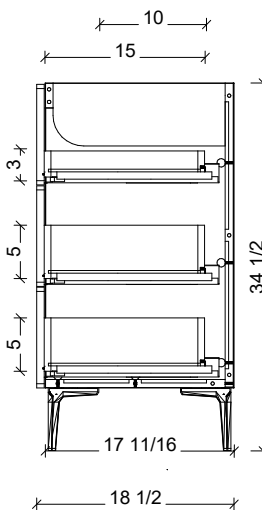

Range	Brockton
Mount	Floor Standing
Size	60" Double Bowl
SKU	BRO-V-60-D-18-L-[Color Code]
SKU	BRO-V-60-D-21-L-[Color Code]

COMPATIBLE TOPS

Required Top Size - 61" x 19" / 22"

SilkSurface top with Ceramic Undermount

Quartz top with Ceramic Undermount

Ceramic Integrated Top

NOTES

Revision	1
Date	January 6, 2025 2:10 PM

DIMENSIONS ARE NOMINAL ONLY
AND SUBJECT TO CHANGE AT ANY TIME.
DO NOT SCALE DRAWINGS.
INSTALLER TO CONFIRM ALL
DIMENSIONS

Copyright ©

Timberline

300 Industrial Drive
Redwood Falls MN 56283
sales.usa@timberlinebp.com
www.timberlinebp.com

18" Deep Option

21" Deep Option

Please note, different leg styles may have slightly different heights. Overall cabinet height will remain 34 1/2", although cabinet may shrink or expand to reach this height.