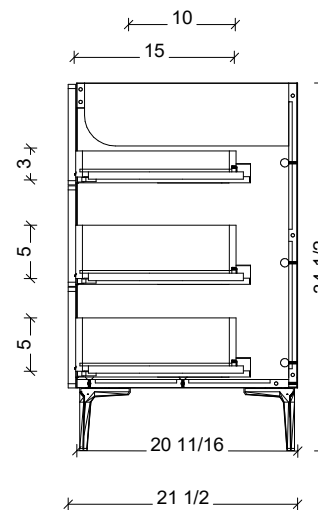

Range	Brockton
Mount	Floor Standing
Size	60" Double Bowl
SKU	BRO-V-60-D-18-L-[Color Code]
SKU	BRO-V-60-D-21-L-[Color Code]

COMPATIBLE TOPS

Required Top Size - 61" x 19" / 22"

SilkSurface top with Ceramic Undermount

Copyright ©

Timberline

300 Industrial Drive
Redwood Falls MN 56283
sales.usa@timberlinebp.com
www.timberlinebp.com

18" Deep Option

21" Deep Option

Please note, different leg styles may have slightly different heights. Overall cabinet height will remain 34 1/2", although cabinet may shrink or expand to reach this height.