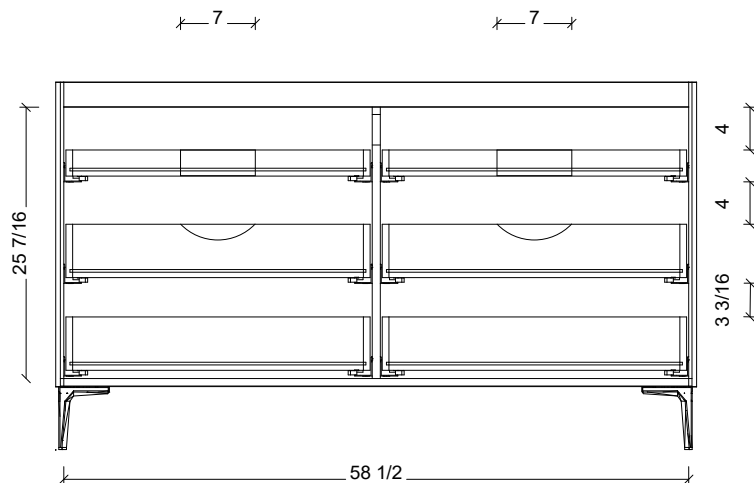

Range	Brockton
Mount	Floor Standing
Size	60" Double Bowl
SKU	BRO-V-60-D-18-L-[Color Code]
SKU	BRO-V-60-D-21-L-[Color Code]

COMPATIBLE TOPS

Required Top Size - 61" x 19" / 22"

SilkSurface top with Ceramic Undermount

Quartz top with Ceramic Undermount

Ceramic Integrated Top

NOTES

Revision	1
Date	January 6, 2025 2:10 PM

DIMENSIONS ARE NOMINAL ONLY
AND SUBJECT TO CHANGE AT ANY TIME.
DO NOT SCALE DRAWINGS.
INSTALLER TO CONFIRM ALL
DIMENSIONS

Copyright ©

Timberline

300 Industrial Drive
Redwood Falls MN 56283
sales.usa@timberlinebp.com
www.timberlinebp.com

18" Deep Option

21" Deep Option

Please note, different leg styles may have slightly different heights. Overall cabinet height will remain 34 1/2", although cabinet may shrink or expand to reach this height.