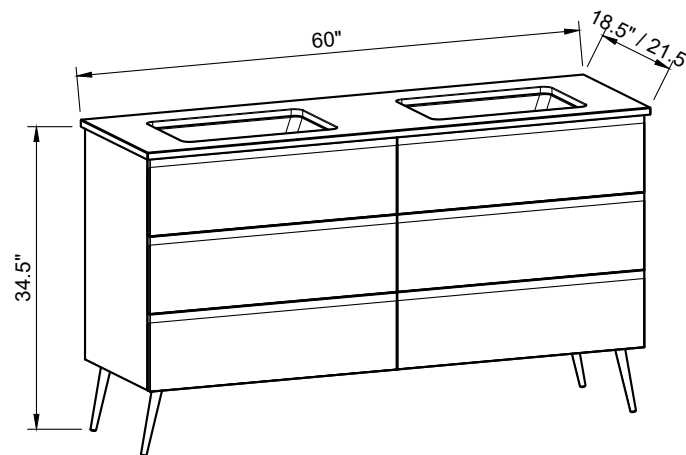

Range	Brockton
Mount	Floor Standing
Size	60" Double Bowl
SKU	BRO-V-60-D-18-L-[Color Code]
SKU	BRO-V-60-D-21-L-[Color Code]

COMPATIBLE TOPS

Required Top Size - 61" x 19" / 22"

SilkSurface top with Ceramic Undermount

Quartz top with Ceramic Undermount

Ceramic Integrated Top

NOTES

Revision	1
Date	January 6, 2025 2:10 PM

DIMENSIONS ARE NOMINAL ONLY
AND SUBJECT TO CHANGE AT ANY TIME.
DO NOT SCALE DRAWINGS.
INSTALLER TO CONFIRM ALL
DIMENSIONS

Copyright ©

Timberline

300 Industrial Drive
Redwood Falls MN 56283
sales.usa@timberlinebp.com
www.timberlinebp.com

18" Deep Option

21" Deep Option

Please note, different leg styles may have slightly different heights. Overall cabinet height will remain 34 1/2", although cabinet may shrink or expand to reach this height.