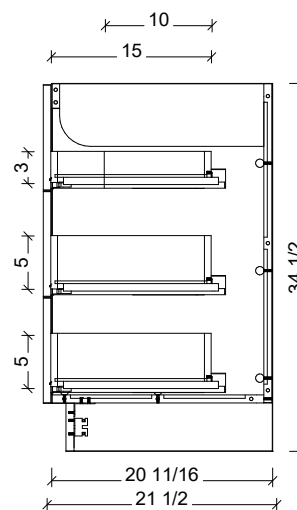

Range	Brockton
Mount	Floor Standing
Size	60" Double Bowl
SKU	BRO-V-60-D-18-F-[Color Code]
SKU	BRO-V-60-D-21-F-[Color Code]

COMPATIBLE TOPS

Required Top Size - 61" x 19" / 22"

SilkSurface top with Ceramic Undermount

Quartz top with Ceramic Undermount

Ceramic Integrated Top

18" Deep Option

21" Deep Option

NOTES

Revision	1
Date	January 6, 2025 1:55 PM

DIMENSIONS ARE NOMINAL ONLY
AND SUBJECT TO CHANGE AT ANY TIME.
DO NOT SCALE DRAWINGS.
INSTALLER TO CONFIRM ALL
DIMENSIONS