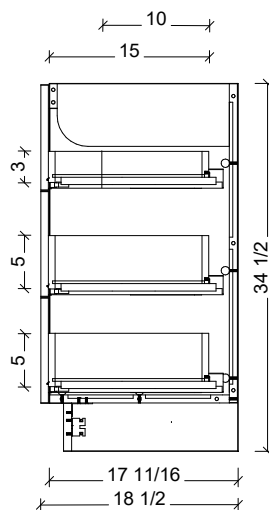

Range	Brockton
Mount	Floor Standing
Size	60" Double Bowl
SKU	BRO-V-60-D-18-F-[Color Code]
SKU	BRO-V-60-D-21-F-[Color Code]

COMPATIBLE TOPS

Required Top Size - 61" x 19" / 22"

SilkSurface top with Ceramic Undermount

Quartz top with Ceramic Undermount

Ceramic Integrated Top

18" Deep Option

21" Deep Option

NOTES

Revision	1
Date	January 6, 2025 1:55 PM

DIMENSIONS ARE NOMINAL ONLY
AND SUBJECT TO CHANGE AT ANY TIME.
DO NOT SCALE DRAWINGS.
INSTALLER TO CONFIRM ALL
DIMENSIONS