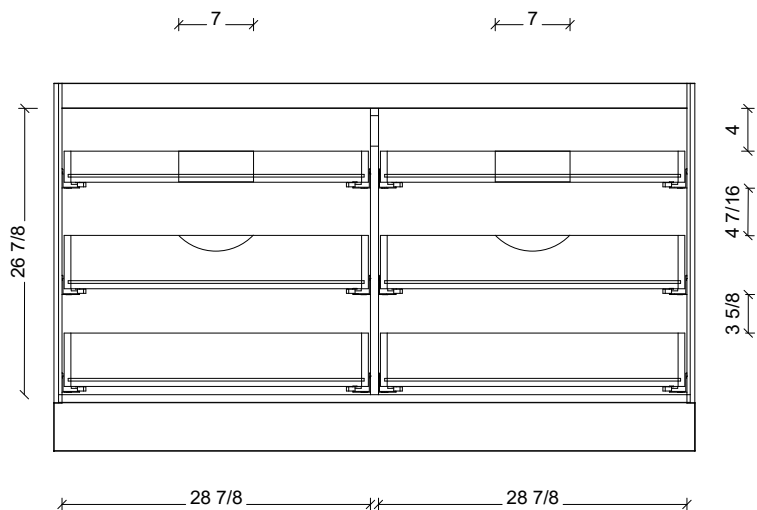

Range	Brockton
Mount	Floor Standing
Size	60" Double Bowl
SKU	BRO-V-60-D-18-F-[Color Code]
SKU	BRO-V-60-D-21-F-[Color Code]

COMPATIBLE TOPS

Required Top Size - 61" x 19" / 22"

SilkSurface top with Ceramic Undermount

Quartz top with Ceramic Undermount

Ceramic Integrated Top

18" Deep Option

21" Deep Option

NOTES

Revision	1
Date	January 6, 2025 1:55 PM

DIMENSIONS ARE NOMINAL ONLY
AND SUBJECT TO CHANGE AT ANY TIME.
DO NOT SCALE DRAWINGS.
INSTALLER TO CONFIRM ALL
DIMENSIONS