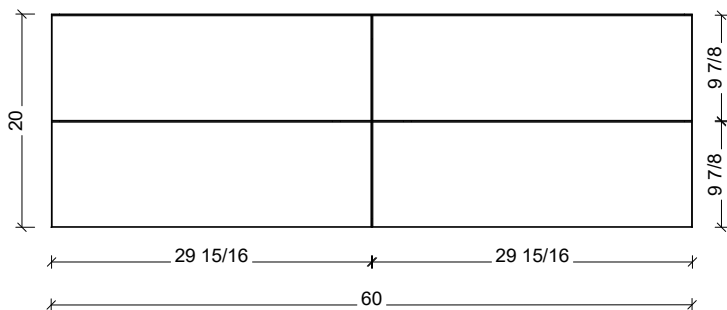

Range	Brockton
Mount	Floor Standing
Size	60" Single Bowl
SKU	BRO-V-60-C-18-W-[Color Code]
SKU	BRO-V-60-C-21-W-[Color Code]

#### COMPATIBLE TOPS

Required Top Size - 61" x 19" / 22"

SilkSurface top with Ceramic Undermount

Quartz top with Ceramic Undermount

Ceramic Integrated Top