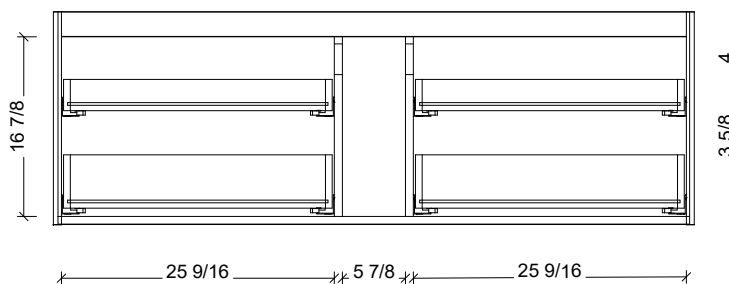

Range	Brockton
Mount	Floor Standing
Size	60" Single Bowl
SKU	BRO-V-60-C-18-W-[Color Code]
SKU	BRO-V-60-C-21-W-[Color Code]

#### COMPATIBLE TOPS

Required Top Size - 61" x 19" / 22"

SilkSurface top with Ceramic Undermount

Quartz top with Ceramic Undermount

Ceramic Integrated Top

#### NOTES

Revision	1
Date	January 6, 2025 7:50 AM

DIMENSIONS ARE NOMINAL ONLY  
AND SUBJECT TO CHANGE AT ANY TIME.  
DO NOT SCALE DRAWINGS.  
INSTALLER TO CONFIRM ALL  
DIMENSIONS

Copyright ©