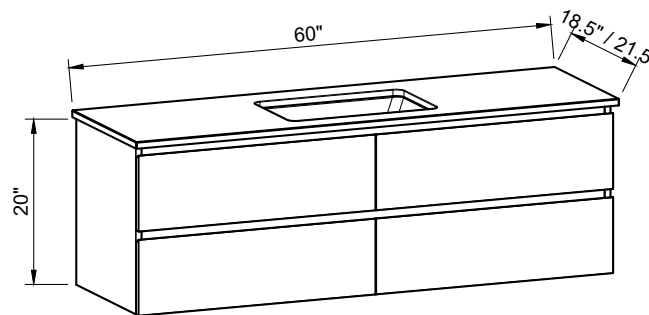

Range	Brockton
Mount	Floor Standing
Size	60" Single Bowl
SKU	BRO-V-60-C-18-W-[Color Code]
SKU	BRO-V-60-C-21-W-[Color Code]

#### COMPATIBLE TOPS

Required Top Size - 61" x 19" / 22"

SilkSurface top with Ceramic Undermount

Quartz top with Ceramic Undermount

Ceramic Integrated Top