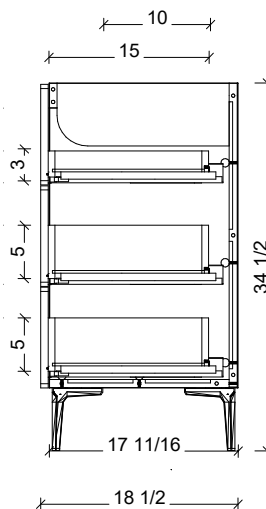

Range	Brockton
Mount	Floor Standing
Size	60" Single Bowl
SKU	BRO-V-60-C-18-L-[Color Code]
SKU	BRO-V-60-C-21-L-[Color Code]

COMPATIBLE TOPS

Required Top Size - 61" x 19" / 22"

SilkSurface top with Ceramic Undermount

Quartz top with Ceramic Undermount

Ceramic Integrated Top

NOTES

Revision	1
Date	January 6, 2025 2:10 PM

DIMENSIONS ARE NOMINAL ONLY
AND SUBJECT TO CHANGE AT ANY TIME.
DO NOT SCALE DRAWINGS.
INSTALLER TO CONFIRM ALL
DIMENSIONS

Copyright ©

Timberline

300 Industrial Drive
Redwood Falls MN 56283
sales.usa@timberlinebp.com
www.timberlinebp.com

18" Deep Option

21" Deep Option

Please note, different leg styles may have slightly different heights. Overall cabinet height will remain 34 1/2", although cabinet may shrink or expand to reach this height.