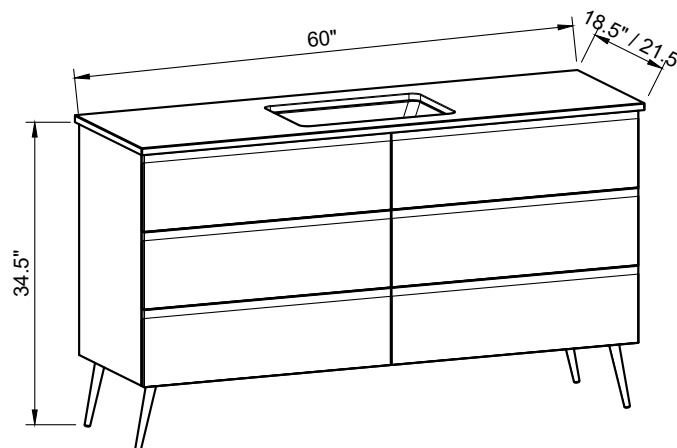

Range	Brockton
Mount	Floor Standing
Size	60" Single Bowl
SKU	BRO-V-60-C-18-L-[Color Code]
SKU	BRO-V-60-C-21-L-[Color Code]

COMPATIBLE TOPS

Required Top Size - 61" x 19" / 22"

SilkSurface top with Ceramic Undermount

Quartz top with Ceramic Undermount

Ceramic Integrated Top

NOTES

Revision	1
Date	January 6, 2025 2:10 PM

DIMENSIONS ARE NOMINAL ONLY
AND SUBJECT TO CHANGE AT ANY TIME.
DO NOT SCALE DRAWINGS.
INSTALLER TO CONFIRM ALL
DIMENSIONS

Copyright ©

Timberline

300 Industrial Drive
Redwood Falls MN 56283
sales.usa@timberlinebp.com
www.timberlinebp.com

18" Deep Option

21" Deep Option

Please note, different leg styles may have slightly different heights. Overall cabinet height will remain 34 1/2", although cabinet may shrink or expand to reach this height.