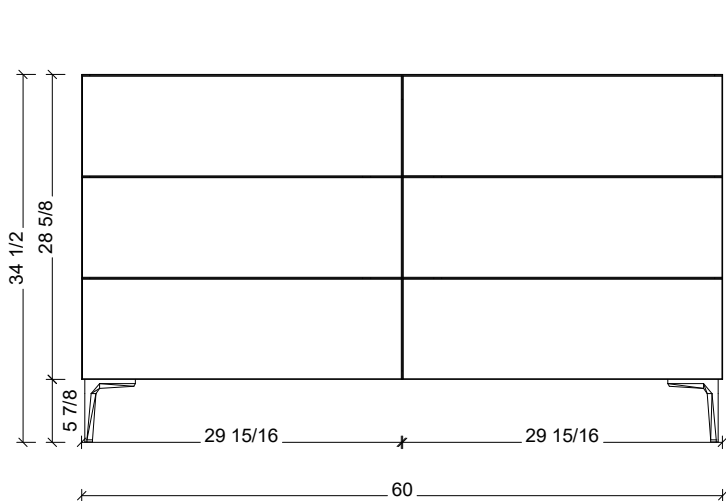

Range	Brockton
Mount	Floor Standing
Size	60" Single Bowl
SKU	BRO-V-60-C-18-L-[Color Code]
SKU	BRO-V-60-C-21-L-[Color Code]

COMPATIBLE TOPS

Required Top Size - 61" x 19" / 22"

SilkSurface top with Ceramic Undermount

Quartz top with Ceramic Undermount

Ceramic Integrated Top

NOTES

Revision	1
Date	January 6, 2025 2:10 PM

DIMENSIONS ARE NOMINAL ONLY
AND SUBJECT TO CHANGE AT ANY TIME.
DO NOT SCALE DRAWINGS.
INSTALLER TO CONFIRM ALL
DIMENSIONS

Copyright ©

Timberline

300 Industrial Drive
Redwood Falls MN 56283
sales.usa@timberlinebp.com
www.timberlinebp.com

18" Deep Option

21" Deep Option

Please note, different leg styles may have slightly different heights. Overall cabinet height will remain 34 1/2", although cabinet may shrink or expand to reach this height.