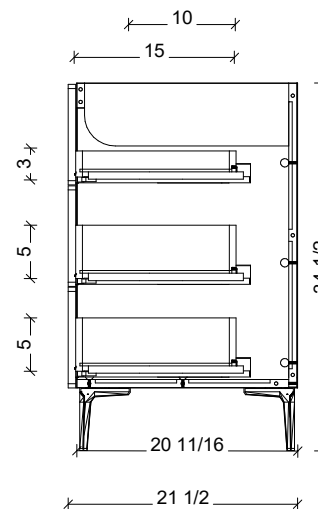

Range	Brockton
Mount	Floor Standing
Size	60" Single Bowl
SKU	BRO-V-60-C-18-L-[Color Code]
SKU	BRO-V-60-C-21-L-[Color Code]

COMPATIBLE TOPS

Required Top Size - 61" x 19" / 22"

SilkSurface top with Ceramic Undermount

Copyright ©

Timberline

300 Industrial Drive
Redwood Falls MN 56283
sales.usa@timberlinebp.com
www.timberlinebp.com

18" Deep Option

21" Deep Option

Please note, different leg styles may have slightly different heights. Overall cabinet height will remain 34 1/2", although cabinet may shrink or expand to reach this height.