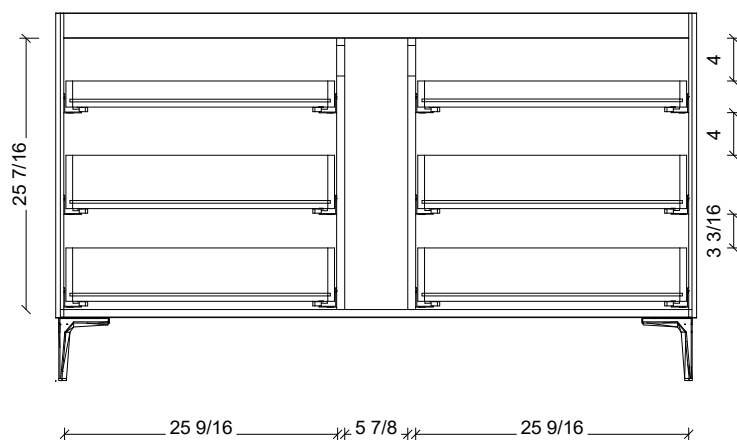

Range	Brockton
Mount	Floor Standing
Size	60" Single Bowl
SKU	BRO-V-60-C-18-L-[Color Code]
SKU	BRO-V-60-C-21-L-[Color Code]

COMPATIBLE TOPS

Required Top Size - 61" x 19" / 22"

SilkSurface top with Ceramic Undermount

Quartz top with Ceramic Undermount

Ceramic Integrated Top

NOTES

Revision	1
Date	January 6, 2025 2:10 PM

DIMENSIONS ARE NOMINAL ONLY
AND SUBJECT TO CHANGE AT ANY TIME.
DO NOT SCALE DRAWINGS.
INSTALLER TO CONFIRM ALL
DIMENSIONS

Copyright ©

Timberline

300 Industrial Drive
Redwood Falls MN 56283
sales.usa@timberlinebp.com
www.timberlinebp.com

18" Deep Option

21" Deep Option

Please note, different leg styles may have slightly different heights. Overall cabinet height will remain 34 1/2", although cabinet may shrink or expand to reach this height.