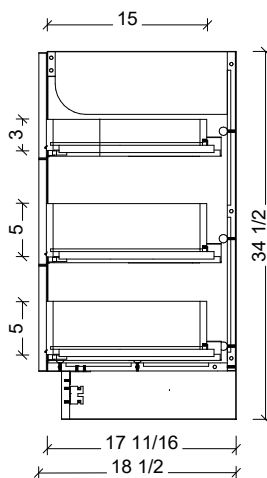

Range	Brockton
Mount	Floor Standing
Size	60" Single Bowl
SKU	BRO-V-60-C-18-F-[Color Code]
SKU	BRO-V-60-C-21-F-[Color Code]

COMPATIBLE TOPS

- Required Top Size - 61" x 19" / 22"
- SilkSurface top with Ceramic Undermount
- Quartz top with Ceramic Undermount
- Ceramic Integrated Top

18" Deep Option

21" Deep Option

NOTES

Revision	1
Date	January 6, 2025 1:55 PM

DIMENSIONS ARE NOMINAL ONLY
AND SUBJECT TO CHANGE AT ANY TIME.
DO NOT SCALE DRAWINGS.
INSTALLER TO CONFIRM ALL
DIMENSIONS

Copyright ©