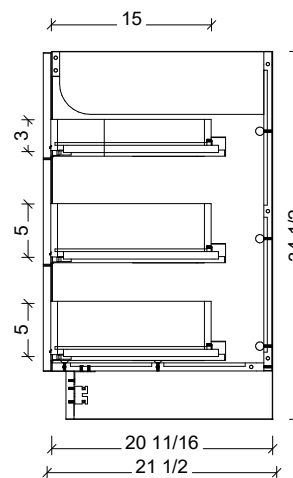

Range	Brockton
Mount	Floor Standing
Size	60" Single Bowl
SKU	BRO-V-60-C-18-F-[Color Code]
SKU	BRO-V-60-C-21-F-[Color Code]

COMPATIBLE TOPS

- Required Top Size - 61" x 19" / 22"
- SilkSurface top with Ceramic Undermount
- Quartz top with Ceramic Undermount
- Ceramic Integrated Top

18" Deep Option

21" Deep Option

NOTES

Revision	1
Date	January 6, 2025 1:55 PM

DIMENSIONS ARE NOMINAL ONLY
AND SUBJECT TO CHANGE AT ANY TIME.
DO NOT SCALE DRAWINGS.
INSTALLER TO CONFIRM ALL
DIMENSIONS

Copyright ©