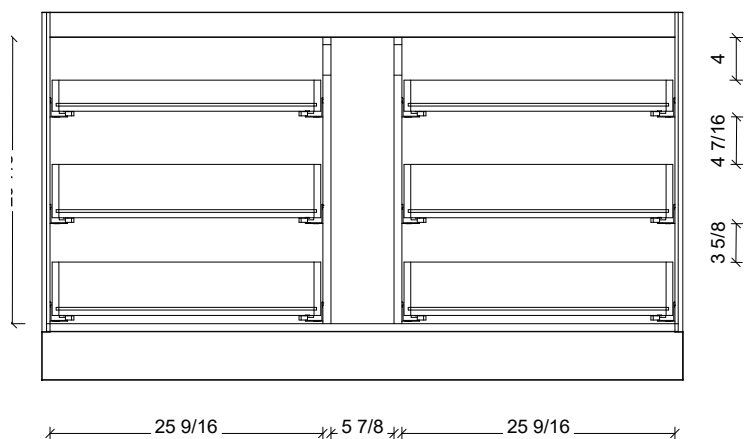

Range	Brockton
Mount	Floor Standing
Size	60" Single Bowl
SKU	BRO-V-60-C-18-F-[Color Code]
SKU	BRO-V-60-C-21-F-[Color Code]

COMPATIBLE TOPS

- Required Top Size - 61" x 19" / 22"
- SilkSurface top with Ceramic Undermount
- Quartz top with Ceramic Undermount
- Ceramic Integrated Top

18" Deep Option

21" Deep Option

NOTES

Revision	1
Date	January 6, 2025 1:55 PM

DIMENSIONS ARE NOMINAL ONLY
AND SUBJECT TO CHANGE AT ANY TIME.
DO NOT SCALE DRAWINGS.
INSTALLER TO CONFIRM ALL
DIMENSIONS

Copyright ©