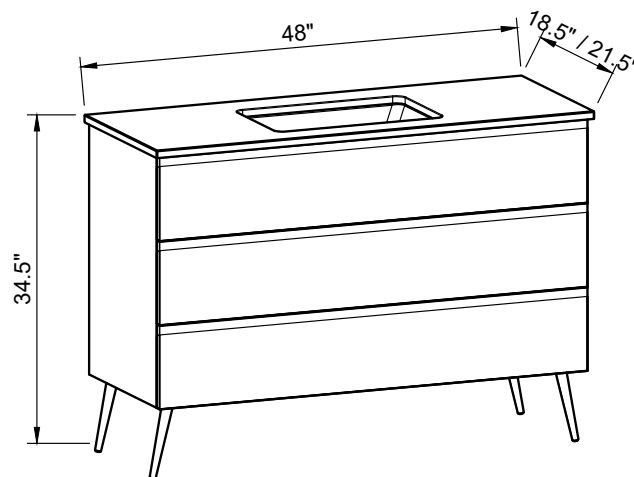

Range	Brockton
Mount	Floor Standing
Size	48"
SKU	BRO-V-48-C-18-L-[Color Code]
SKU	BRO-V-48-C-21-L-[Color Code]

COMPATIBLE TOPS

Required Top Size - 49" x 19" / 22"

SilkSurface top with Ceramic Undermount

Quartz top with Ceramic Undermount

Ceramic Integrated Top

NOTES

Revision	1
Date	January 6, 2025 2:10 PM

DIMENSIONS ARE NOMINAL ONLY
AND SUBJECT TO CHANGE AT ANY TIME.
DO NOT SCALE DRAWINGS.
INSTALLER TO CONFIRM ALL
DIMENSIONS

Copyright ©

Timberline

300 Industrial Drive
Redwood Falls MN 56283
sales.usa@timberlinebp.com
www.timberlinebp.com