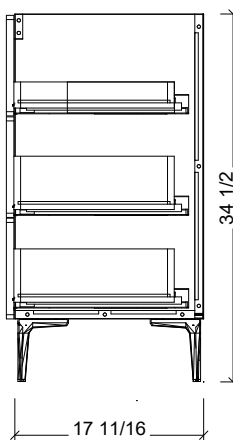

|       |                              |
|-------|------------------------------|
| Range | Brockton                     |
| Mount | Floor Standing               |
| Size  | 48"                          |
| SKU   | BRO-V-48-C-18-L-[Color Code] |
| SKU   | BRO-V-48-C-21-L-[Color Code] |

#### 18" Deep Option

10  
15

#### 21" Deep Option

10  
15

3 3/16  
4  
4  
3  
5  
5

Please note, different leg styles may have slightly different heights. Overall cabinet height will remain 34 1/2", although cabinet may shrink or expand to reach this height.