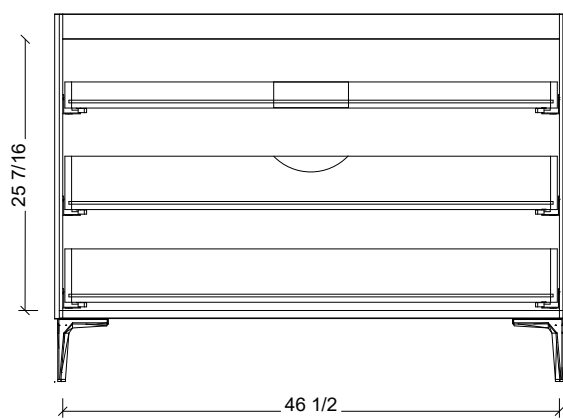

Range	Brockton
Mount	Floor Standing
Size	48"
SKU	BRO-V-48-C-18-L-[Color Code]
SKU	BRO-V-48-C-21-L-[Color Code]

COMPATIBLE TOPS

Required Top Size - 49" x 19" / 22"

SilkSurface top with Ceramic Undermount

Quartz top with Ceramic Undermount

Ceramic Integrated Top

NOTES

Revision	1
Date	January 6, 2025 2:10 PM

DIMENSIONS ARE NOMINAL ONLY
AND SUBJECT TO CHANGE AT ANY TIME.
DO NOT SCALE DRAWINGS.
INSTALLER TO CONFIRM ALL
DIMENSIONS

Copyright ©

Timberline

300 Industrial Drive
Redwood Falls MN 56283
sales.usa@timberlinebp.com
www.timberlinebp.com

7

18" Deep Option

10
15

21" Deep Option

10
15

3 3/16
4
4
3
5
5

Please note, different leg styles may have slightly different heights. Overall cabinet height will remain 34 1/2", although cabinet may shrink or expand to reach this height.