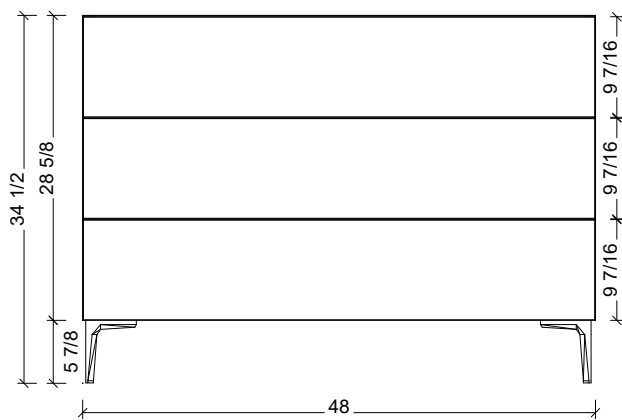

Range	Brockton
Mount	Floor Standing
Size	48"
SKU	BRO-V-48-C-18-L-[Color Code]
SKU	BRO-V-48-C-21-L-[Color Code]

COMPATIBLE TOPS

Required Top Size - 49" x 19" / 22"

SilkSurface top with Ceramic Undermount

Quartz top with Ceramic Undermount

Ceramic Integrated Top

NOTES

Revision	1
Date	January 6, 2025 2:10 PM

DIMENSIONS ARE NOMINAL ONLY
AND SUBJECT TO CHANGE AT ANY TIME.
DO NOT SCALE DRAWINGS.
INSTALLER TO CONFIRM ALL
DIMENSIONS

Copyright ©

Timberline

300 Industrial Drive
Redwood Falls MN 56283
sales.usa@timberlinebp.com
www.timberlinebp.com