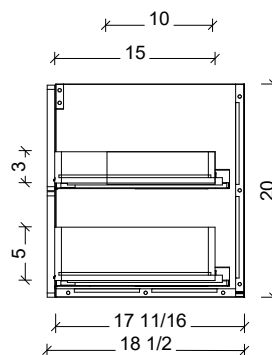

18" Deep Option