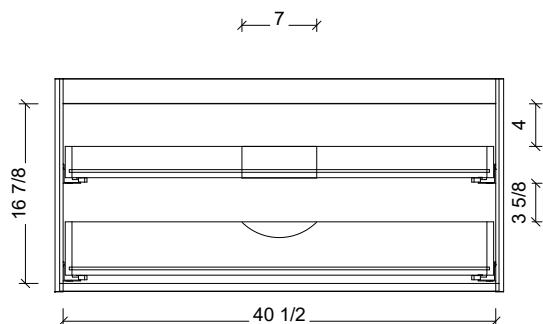

Range	Brockton
Mount	Floor Standing
Size	42"
SKU	BRO-V-42-C-18-W-[Color Code]
SKU	BRO-V-42-C-21-W-[Color Code]

COMPATIBLE TOPS

Required Top Size - 43" x 19" / 22"

SilkSurface top with Ceramic Undermount

Quartz top with Ceramic Undermount

Ceramic Integrated Top

NOTES

Revision	1
Date	January 6, 2025 7:50 AM

DIMENSIONS ARE NOMINAL ONLY
AND SUBJECT TO CHANGE AT ANY TIME.
DO NOT SCALE DRAWINGS.
INSTALLER TO CONFIRM ALL
DIMENSIONS

Copyright ©

Timberline

300 Industrial Drive
Redwood Falls MN 56283
sales.usa@timberlinebp.com
www.timberlinebp.com