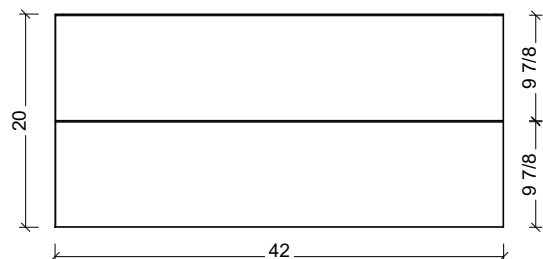

Range	Brockton
Mount	Floor Standing
Size	42"
SKU	BRO-V-42-C-18-W-[Color Code]
SKU	BRO-V-42-C-21-W-[Color Code]

COMPATIBLE TOPS

Required Top Size - 43" x 19" / 22"

SilkSurface top with Ceramic Undermount

Quartz top with Ceramic Undermount

Ceramic Integrated Top

NOTES

Revision	1
Date	January 6, 2025 7:50 AM

DIMENSIONS ARE NOMINAL ONLY
AND SUBJECT TO CHANGE AT ANY TIME.
DO NOT SCALE DRAWINGS.
INSTALLER TO CONFIRM ALL
DIMENSIONS

Copyright ©

Timberline

300 Industrial Drive
Redwood Falls MN 56283
sales.usa@timberlinebp.com
www.timberlinebp.com