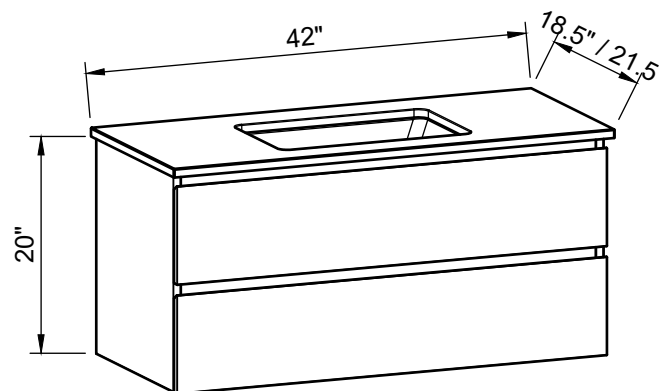

Range	Brockton
Mount	Floor Standing
Size	42"
SKU	BRO-V-42-C-18-W-[Color Code]
SKU	BRO-V-42-C-21-W-[Color Code]

COMPATIBLE TOPS

Required Top Size - 43" x 19" / 22"

SilkSurface top with Ceramic Undermount

Quartz top with Ceramic Undermount

Ceramic Integrated Top

NOTES

Revision	1
Date	January 6, 2025 7:50 AM

DIMENSIONS ARE NOMINAL ONLY
AND SUBJECT TO CHANGE AT ANY TIME.
DO NOT SCALE DRAWINGS.
INSTALLER TO CONFIRM ALL
DIMENSIONS

Copyright ©

Timberline

300 Industrial Drive
Redwood Falls MN 56283
sales.usa@timberlinebp.com
www.timberlinebp.com