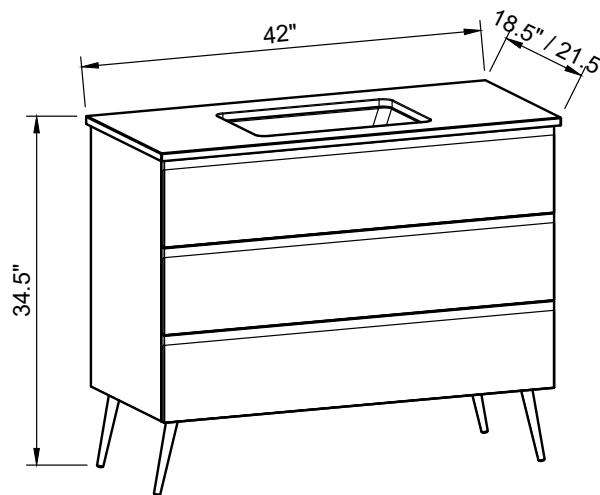

| | |
|-------|------------------------------|
| Range | Brockton |
| Mount | Floor Standing |
| Size | 42" |
| SKU | BRO-V-42-C-18-L-[Color Code] |
| SKU | BRO-V-42-C-21-L-[Color Code] |

COMPATIBLE TOPS

Required Top Size - 43" x 19" / 22"

SilkSurface top with Ceramic Undermount

Quartz top with Ceramic Undermount

Ceramic Integrated Top

NOTES

| | |
|----------|-------------------------|
| Revision | 1 |
| Date | January 6, 2025 2:10 PM |

DIMENSIONS ARE NOMINAL ONLY
AND SUBJECT TO CHANGE AT ANY TIME.
DO NOT SCALE DRAWINGS.
INSTALLER TO CONFIRM ALL
DIMENSIONS

Copyright ©

Timberline

300 Industrial Drive
Redwood Falls MN 56283
sales.usa@timberlinebp.com
www.timberlinebp.com

18" Deep Option

21" Deep Option

Please note, different leg styles may have slightly different heights. Overall cabinet height will remain 34 1/2", although cabinet may shrink or expand to reach this height.