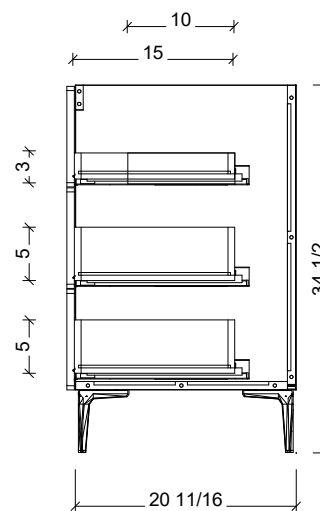

| | |
|-------|------------------------------|
| Range | Brockton |
| Mount | Floor Standing |
| Size | 42" |
| SKU | BRO-V-42-C-18-L-[Color Code] |
| SKU | BRO-V-42-C-21-L-[Color Code] |

COMPATIBLE TOPS

Required Top Size - 43" x 19" / 22"

SilkSurface top with Ceramic Undermount

Quartz top with Ceramic Undermount

Ceramic Integrated Top

NOTES

| | |
|----------|-------------------------|
| Revision | 1 |
| Date | January 6, 2025 2:10 PM |

DIMENSIONS ARE NOMINAL ONLY
AND SUBJECT TO CHANGE AT ANY TIME.
DO NOT SCALE DRAWINGS.
INSTALLER TO CONFIRM ALL
DIMENSIONS

Copyright ©

Timberline

300 Industrial Drive
Redwood Falls MN 56283
sales.usa@timberlinebp.com
www.timberlinebp.com

18" Deep Option

21" Deep Option

Please note, different leg styles may have slightly different heights. Overall cabinet height will remain 34 1/2", although cabinet may shrink or expand to reach this height.