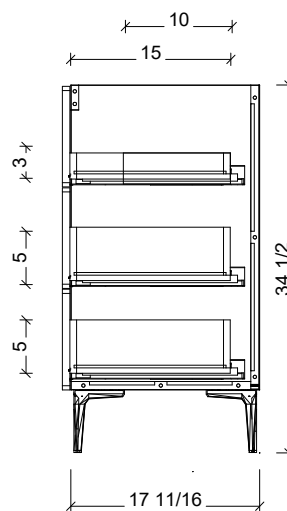

| | |
|-------|------------------------------|
| Range | Brockton |
| Mount | Floor Standing |
| Size | 42" |
| SKU | BRO-V-42-C-18-L-[Color Code] |
| SKU | BRO-V-42-C-21-L-[Color Code] |

COMPATIBLE TOPS

Required Top Size - 43" x 19" / 22"

SilkSurface top with Ceramic Undermount

Quartz top with Ceramic Undermount

Ceramic Integrated Top

NOTES

| | |
|----------|-------------------------|
| Revision | 1 |
| Date | January 6, 2025 2:10 PM |

DIMENSIONS ARE NOMINAL ONLY
AND SUBJECT TO CHANGE AT ANY TIME.
DO NOT SCALE DRAWINGS.
INSTALLER TO CONFIRM ALL
DIMENSIONS

Copyright ©

Timberline

300 Industrial Drive
Redwood Falls MN 56283
sales.usa@timberlinebp.com
www.timberlinebp.com

18" Deep Option

21" Deep Option

Please note, different leg styles may have slightly different heights. Overall cabinet height will remain 34 1/2", although cabinet may shrink or expand to reach this height.