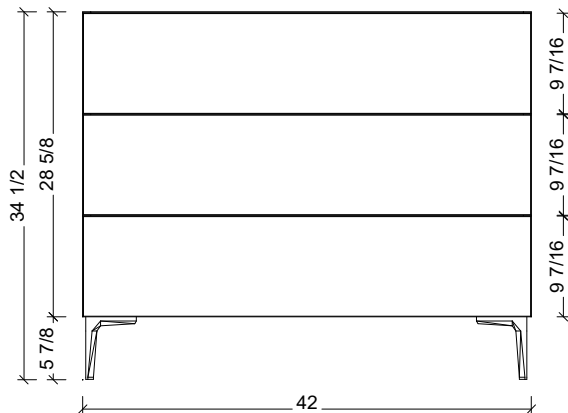

| | |
|-------|------------------------------|
| Range | Brockton |
| Mount | Floor Standing |
| Size | 42" |
| SKU | BRO-V-42-C-18-L-[Color Code] |
| SKU | BRO-V-42-C-21-L-[Color Code] |

COMPATIBLE TOPS

Required Top Size - 43" x 19" / 22"

SilkSurface top with Ceramic Undermount

Quartz top with Ceramic Undermount

Ceramic Integrated Top

NOTES

| | |
|----------|-------------------------|
| Revision | 1 |
| Date | January 6, 2025 2:10 PM |

DIMENSIONS ARE NOMINAL ONLY
AND SUBJECT TO CHANGE AT ANY TIME.
DO NOT SCALE DRAWINGS.
INSTALLER TO CONFIRM ALL
DIMENSIONS

Copyright ©

Timberline

300 Industrial Drive
Redwood Falls MN 56283
sales.usa@timberlinebp.com
www.timberlinebp.com

18" Deep Option

21" Deep Option

Please note, different leg styles may have slightly different heights. Overall cabinet height will remain 34 1/2", although cabinet may shrink or expand to reach this height.