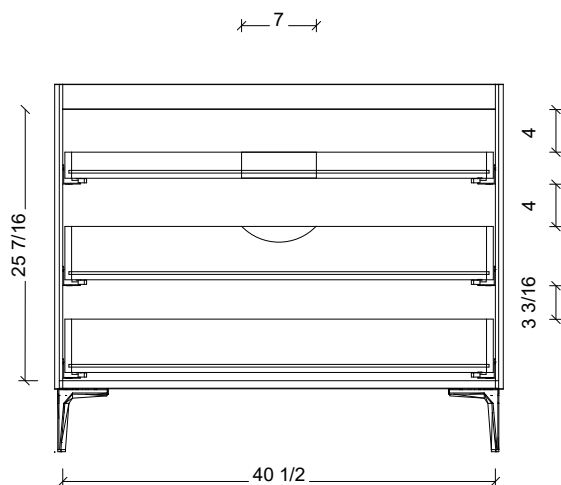

| | |
|-------|------------------------------|
| Range | Brockton |
| Mount | Floor Standing |
| Size | 42" |
| SKU | BRO-V-42-C-18-L-[Color Code] |
| SKU | BRO-V-42-C-21-L-[Color Code] |

COMPATIBLE TOPS

Required Top Size - 43" x 19" / 22"

SilkSurface top with Ceramic Undermount

Quartz top with Ceramic Undermount

Ceramic Integrated Top

NOTES

| | |
|----------|-------------------------|
| Revision | 1 |
| Date | January 6, 2025 2:10 PM |

DIMENSIONS ARE NOMINAL ONLY
AND SUBJECT TO CHANGE AT ANY TIME.
DO NOT SCALE DRAWINGS.
INSTALLER TO CONFIRM ALL
DIMENSIONS

Copyright ©

Timberline

300 Industrial Drive
Redwood Falls MN 56283
sales.usa@timberlinebp.com
www.timberlinebp.com

18" Deep Option

21" Deep Option

Please note, different leg styles may have slightly different heights. Overall cabinet height will remain 34 1/2", although cabinet may shrink or expand to reach this height.