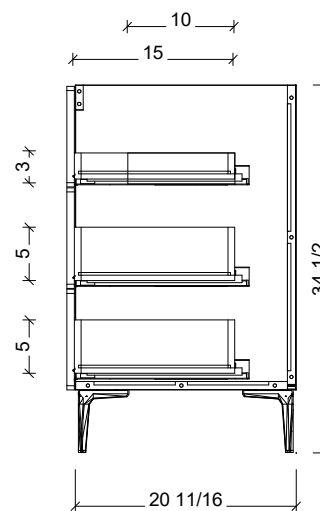

| | |
|-------|------------------------------|
| Range | Brockton |
| Mount | Floor Standing |
| Size | 36" |
| SKU | BRO-V-36-C-18-L-[Color Code] |
| SKU | BRO-V-36-C-21-L-[Color Code] |

COMPATIBLE TOPS

Required Top Size - 37" x 19" / 22"

SilkSurface top with Ceramic Undermount

Quartz top with Ceramic Undermount

Ceramic Integrated Top

NOTES

| | |
|----------|-------------------------|
| Revision | 1 |
| Date | January 6, 2025 2:10 PM |

DIMENSIONS ARE NOMINAL ONLY
AND SUBJECT TO CHANGE AT ANY TIME.
DO NOT SCALE DRAWINGS.
INSTALLER TO CONFIRM ALL
DIMENSIONS

Copyright ©

Timberline

300 Industrial Drive
Redwood Falls MN 56283
sales.usa@timberlinebp.com
www.timberlinebp.com

18" Deep Option

21" Deep Option

Please note, different leg styles may have slightly different heights. Overall cabinet height will remain 34 1/2", although cabinet may shrink or expand to reach this height.