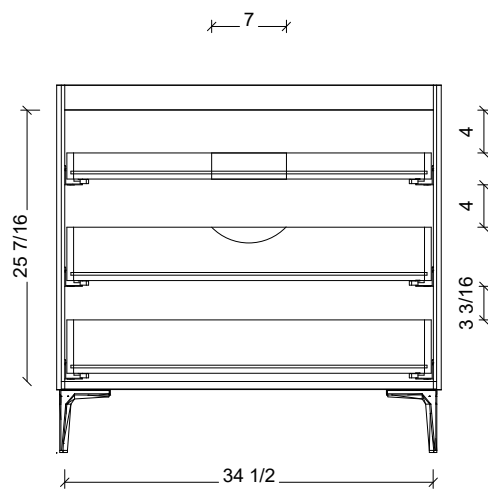

| | |
|-------|------------------------------|
| Range | Brockton |
| Mount | Floor Standing |
| Size | 36" |
| SKU | BRO-V-36-C-18-L-[Color Code] |
| SKU | BRO-V-36-C-21-L-[Color Code] |

COMPATIBLE TOPS

Required Top Size - 37" x 19" / 22"

SilkSurface top with Ceramic Undermount

Quartz top with Ceramic Undermount

Ceramic Integrated Top

NOTES

| | |
|----------|-------------------------|
| Revision | 1 |
| Date | January 6, 2025 2:10 PM |

DIMENSIONS ARE NOMINAL ONLY
AND SUBJECT TO CHANGE AT ANY TIME.
DO NOT SCALE DRAWINGS.
INSTALLER TO CONFIRM ALL
DIMENSIONS

Copyright ©

Timberline

300 Industrial Drive
Redwood Falls MN 56283
sales.usa@timberlinebp.com
www.timberlinebp.com

18" Deep Option

21" Deep Option

Please note, different leg styles may have slightly different heights. Overall cabinet height will remain 34 1/2", although cabinet may shrink or expand to reach this height.