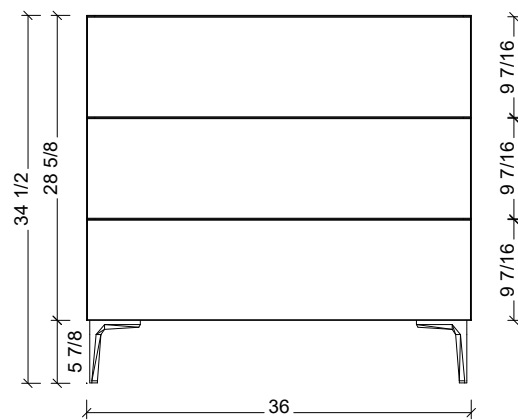

| | |
|-------|------------------------------|
| Range | Brockton |
| Mount | Floor Standing |
| Size | 36" |
| SKU | BRO-V-36-C-18-L-[Color Code] |
| SKU | BRO-V-36-C-21-L-[Color Code] |

COMPATIBLE TOPS

Required Top Size - 37" x 19" / 22"

SilkSurface top with Ceramic Undermount

Quartz top with Ceramic Undermount

Ceramic Integrated Top

NOTES

| | |
|----------|-------------------------|
| Revision | 1 |
| Date | January 6, 2025 2:10 PM |

DIMENSIONS ARE NOMINAL ONLY
AND SUBJECT TO CHANGE AT ANY TIME.
DO NOT SCALE DRAWINGS.
INSTALLER TO CONFIRM ALL
DIMENSIONS

Copyright ©

Timberline

300 Industrial Drive
Redwood Falls MN 56283
sales.usa@timberlinebp.com
www.timberlinebp.com

18" Deep Option

21" Deep Option

Please note, different leg styles may have slightly different heights. Overall cabinet height will remain 34 1/2", although cabinet may shrink or expand to reach this height.