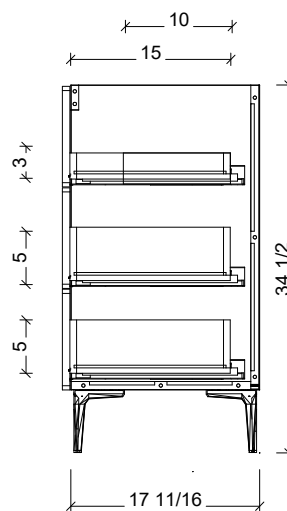

| | |
|-------|------------------------------|
| Range | Brockton |
| Mount | Floor Standing |
| Size | 36" |
| SKU | BRO-V-36-C-18-L-[Color Code] |
| SKU | BRO-V-36-C-21-L-[Color Code] |

COMPATIBLE TOPS

Required Top Size - 37" x 19" / 22"

SilkSurface top with Ceramic Undermount

Quartz top with Ceramic Undermount

Ceramic Integrated Top

NOTES

| | |
|----------|-------------------------|
| Revision | 1 |
| Date | January 6, 2025 2:10 PM |

DIMENSIONS ARE NOMINAL ONLY
AND SUBJECT TO CHANGE AT ANY TIME.
DO NOT SCALE DRAWINGS.
INSTALLER TO CONFIRM ALL
DIMENSIONS

Copyright ©

Timberline

300 Industrial Drive
Redwood Falls MN 56283
sales.usa@timberlinebp.com
www.timberlinebp.com

18" Deep Option

21" Deep Option

Please note, different leg styles may have slightly different heights. Overall cabinet height will remain 34 1/2", although cabinet may shrink or expand to reach this height.