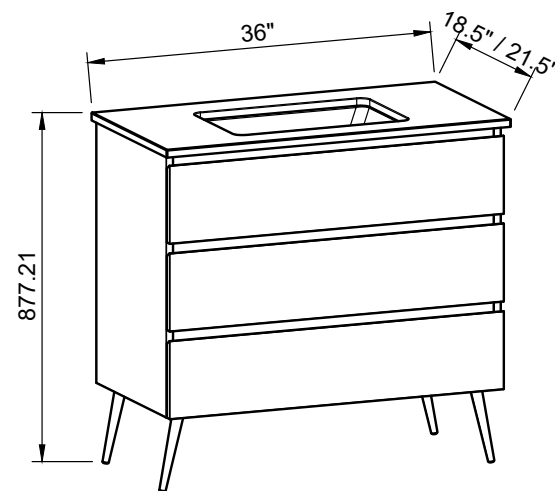

| | |
|-------|------------------------------|
| Range | Brockton |
| Mount | Floor Standing |
| Size | 36" |
| SKU | BRO-V-36-C-18-L-[Color Code] |
| SKU | BRO-V-36-C-21-L-[Color Code] |

COMPATIBLE TOPS

Required Top Size - 37" x 19" / 22"

SilkSurface top with Ceramic Undermount

Quartz top with Ceramic Undermount

Ceramic Integrated Top

NOTES

| | |
|----------|-------------------------|
| Revision | 1 |
| Date | January 6, 2025 2:10 PM |

DIMENSIONS ARE NOMINAL ONLY
AND SUBJECT TO CHANGE AT ANY TIME.
DO NOT SCALE DRAWINGS.
INSTALLER TO CONFIRM ALL
DIMENSIONS

Copyright ©

Timberline

300 Industrial Drive
Redwood Falls MN 56283
sales.usa@timberlinebp.com
www.timberlinebp.com

18" Deep Option

21" Deep Option

Please note, different leg styles may have slightly different heights. Overall cabinet height will remain 34 1/2", although cabinet may shrink or expand to reach this height.