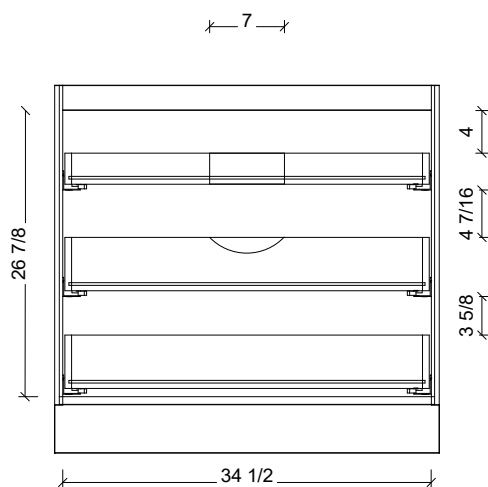

Range	Brockton
Mount	Floor Standing
Size	36"
SKU	BRO-V-36-C-18-F-[Color Code]
SKU	BRO-V-36-C-21-F-[Color Code]

COMPATIBLE TOPS

Required Top Size - 37" x 19" / 22"

SilkSurface top with Ceramic Undermount

Quartz top with Ceramic Undermount

Ceramic Integrated Top

NOTES

Revision	1
Date	January 6, 2025 1:55 PM

DIMENSIONS ARE NOMINAL ONLY
AND SUBJECT TO CHANGE AT ANY TIME.
DO NOT SCALE DRAWINGS.
INSTALLER TO CONFIRM ALL
DIMENSIONS

Copyright ©

Timberline

300 Industrial Drive
Redwood Falls MN 56283
sales.usa@timberlinebp.com
www.timberlinebp.com