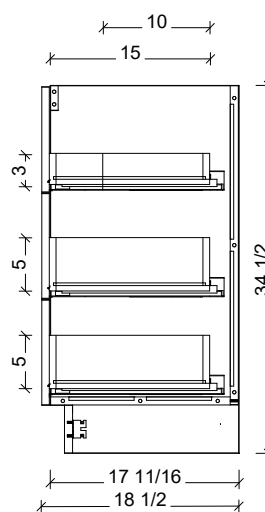

18" Deep Option