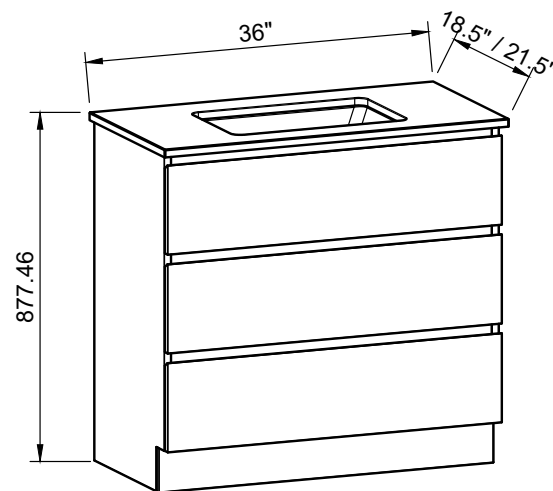

Range	Brockton
Mount	Floor Standing
Size	36"
SKU	BRO-V-36-C-18-F-[Color Code]
SKU	BRO-V-36-C-21-F-[Color Code]

COMPATIBLE TOPS

Required Top Size - 37" x 19" / 22"

SilkSurface top with Ceramic Undermount

Quartz top with Ceramic Undermount

Ceramic Integrated Top

NOTES

Revision	1
Date	January 6, 2025 1:55 PM

DIMENSIONS ARE NOMINAL ONLY
AND SUBJECT TO CHANGE AT ANY TIME.
DO NOT SCALE DRAWINGS.
INSTALLER TO CONFIRM ALL
DIMENSIONS

Copyright ©

Timberline

300 Industrial Drive
Redwood Falls MN 56283
sales.usa@timberlinebp.com
www.timberlinebp.com