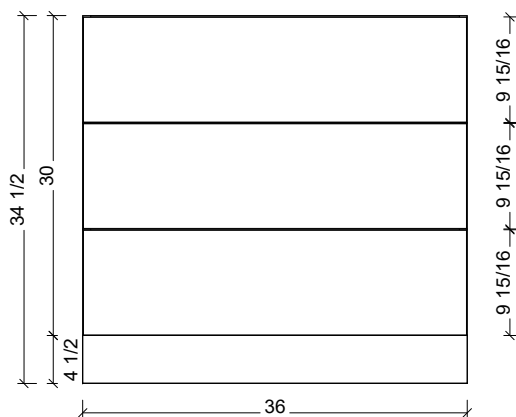

Range	Brockton
Mount	Floor Standing
Size	36"
SKU	BRO-V-36-C-18-F-[Color Code]
SKU	BRO-V-36-C-21-F-[Color Code]

COMPATIBLE TOPS

Required Top Size - 37" x 19" / 22"

SilkSurface top with Ceramic Undermount

Quartz top with Ceramic Undermount

Ceramic Integrated Top

NOTES

Revision	1
Date	January 6, 2025 1:55 PM

DIMENSIONS ARE NOMINAL ONLY
AND SUBJECT TO CHANGE AT ANY TIME.
DO NOT SCALE DRAWINGS.
INSTALLER TO CONFIRM ALL
DIMENSIONS

Copyright ©

Timberline

300 Industrial Drive
Redwood Falls MN 56283
sales.usa@timberlinebp.com
www.timberlinebp.com