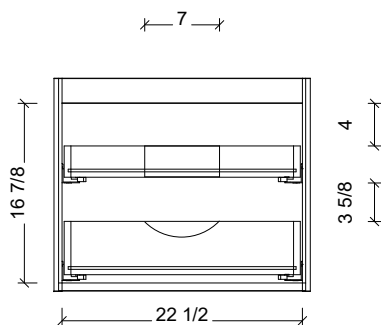

Range	Brockton
Mount	Floor Standing
Size	24"
SKU	BRO-V-24-C-18-W-[Color Code]
SKU	BRO-V-24-C-21-W-[Color Code]

COMPATIBLE TOPS

Required Top Size - 25" x 19" / 22"

SilkSurface top with Ceramic Undermount

Quartz top with Ceramic Undermount

Ceramic Integrated Top

NOTES

Revision	1
Date	January 6, 2025 7:50 AM

DIMENSIONS ARE NOMINAL ONLY
AND SUBJECT TO CHANGE AT ANY TIME.
DO NOT SCALE DRAWINGS.
INSTALLER TO CONFIRM ALL
DIMENSIONS

Copyright ©

18" Deep Option