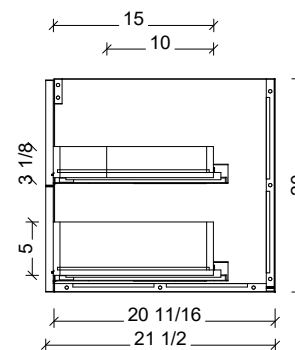

21" Deep Option

Timberline

300 Industrial Drive
Redwood Falls MN 56283
sales.usa@timberlinebp.com
www.timberlinebp.com