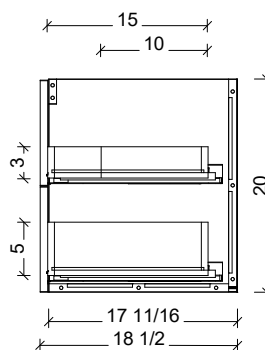

Range	Brockton
Mount	Floor Standing
Size	24"
SKU	BRO-V-24-C-18-W-[Color Code]
SKU	BRO-V-24-C-21-W-[Color Code]

COMPATIBLE TOPS

Required Top Size - 25" x 19" / 22"

SilkSurface top with Ceramic Undermount

Quartz top with Ceramic Undermount

Ceramic Integrated Top

NOTES

Revision	1
Date	January 6, 2025 7:50 AM

DIMENSIONS ARE NOMINAL ONLY
AND SUBJECT TO CHANGE AT ANY TIME.
DO NOT SCALE DRAWINGS.
INSTALLER TO CONFIRM ALL
DIMENSIONS

Copyright ©

18" Deep Option