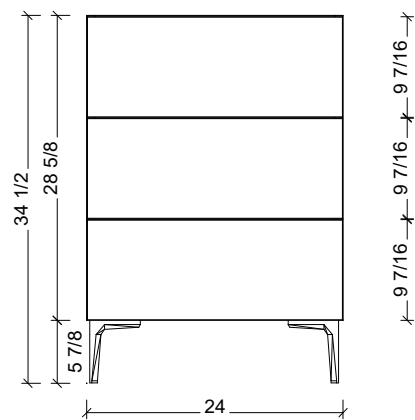

Range	Brockton
Mount	Floor Standing
Size	24"
SKU	BRO-V-24-C-18-L-[Color Code]
SKU	BRO-V-24-C-21-L-[Color Code]

#### COMPATIBLE TOPS

Required Top Size - 25" x 19" / 22"

SilkSurface top with Ceramic Undermount

Quartz top with Ceramic Undermount

Ceramic Integrated Top

#### NOTES

Revision	1
Date	January 6, 2025 2:10 PM

DIMENSIONS ARE NOMINAL ONLY  
AND SUBJECT TO CHANGE AT ANY TIME.  
DO NOT SCALE DRAWINGS.  
INSTALLER TO CONFIRM ALL  
DIMENSIONS

Copyright ©

#### 18" Deep Option