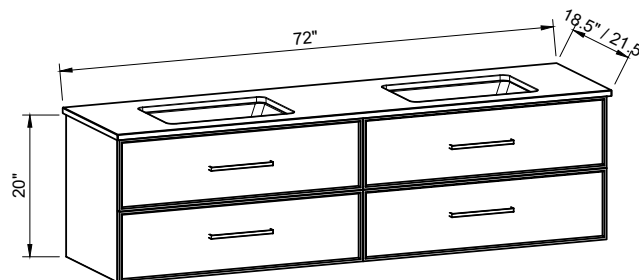

| | |
|-------|------------------------------|
| Range | Roxbury |
| Mount | Floor Standing |
| Size | 72" Double Bowl |
| SKU | ROX-V-72-D-18-W-[Color Code] |
| SKU | ROX-V-72-D-21-W-[Color Code] |

18" Deep Option

21" Deep Option

COMPATIBLE TOPS

Required Top Size - 73" x 19" / 22"

SilkSurface top with Ceramic Undermount

Quartz top with Ceramic Undermount

Ceramic Integrated Top

NOTES

| | |
|----------|---------------------------|
| Revision | 1 |
| Date | December 30, 2024 4:28 PM |