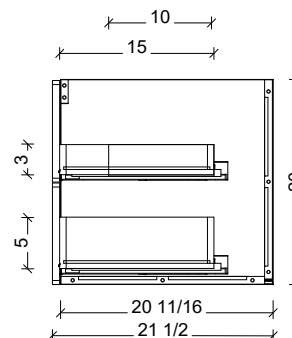

| | |
|-------|------------------------------|
| Range | Roxbury |
| Mount | Floor Standing |
| Size | 72" Double Bowl |
| SKU | ROX-V-72-D-18-W-[Color Code] |
| SKU | ROX-V-72-D-21-W-[Color Code] |

18" Deep Option

21" Deep Option

COMPATIBLE TOPS

Required Top Size - 73" x 19" / 22"

SilkSurface top with Ceramic Undermount

Quartz top with Ceramic Undermount

Ceramic Integrated Top

NOTES

| | |
|----------|---------------------------|
| Revision | 1 |
| Date | December 30, 2024 4:28 PM |

DIMENSIONS ARE NOMINAL ONLY
AND SUBJECT TO CHANGE AT ANY TIME.
DO NOT SCALE DRAWINGS.
INSTALLER TO CONFIRM ALL
DIMENSIONS

Copyright ©

Timberline

300 Industrial Drive
Redwood Falls MN 56283
sales.usa@timberlinebp.com
www.timberlinebp.com