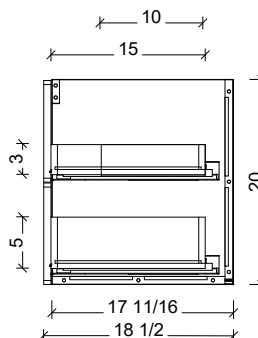

| | |
|-------|------------------------------|
| Range | Roxbury |
| Mount | Floor Standing |
| Size | 72" Double Bowl |
| SKU | ROX-V-72-D-18-W-[Color Code] |
| SKU | ROX-V-72-D-21-W-[Color Code] |

18" Deep Option

21" Deep Option

COMPATIBLE TOPS

Required Top Size - 73" x 19" / 22"

SilkSurface top with Ceramic Undermount

Quartz top with Ceramic Undermount

Ceramic Integrated Top

NOTES

| | |
|----------|---------------------------|
| Revision | 1 |
| Date | December 30, 2024 4:28 PM |

DIMENSIONS ARE NOMINAL ONLY
AND SUBJECT TO CHANGE AT ANY TIME.
DO NOT SCALE DRAWINGS.
INSTALLER TO CONFIRM ALL
DIMENSIONS

Copyright ©

Timberline

300 Industrial Drive
Redwood Falls MN 56283
sales.usa@timberlinebp.com
www.timberlinebp.com