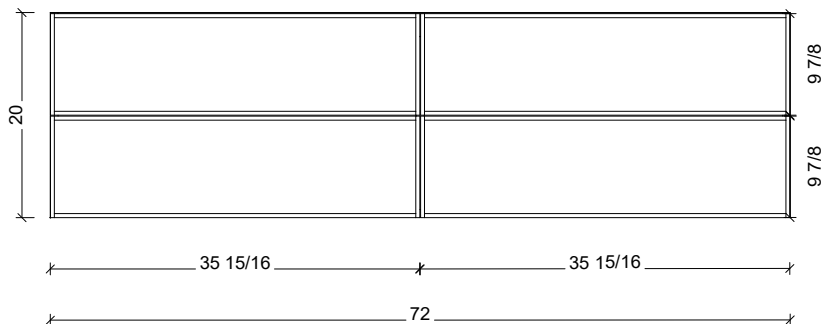

| | |
|-------|------------------------------|
| Range | Roxbury |
| Mount | Floor Standing |
| Size | 72" Double Bowl |
| SKU | ROX-V-72-D-18-W-[Color Code] |
| SKU | ROX-V-72-D-21-W-[Color Code] |

18" Deep Option

21" Deep Option

COMPATIBLE TOPS

Required Top Size - 73" x 19" / 22"

SilkSurface top with Ceramic Undermount

Quartz top with Ceramic Undermount

Ceramic Integrated Top

NOTES

| | |
|----------|---------------------------|
| Revision | 1 |
| Date | December 30, 2024 4:28 PM |

DIMENSIONS ARE NOMINAL ONLY
AND SUBJECT TO CHANGE AT ANY TIME.
DO NOT SCALE DRAWINGS.
INSTALLER TO CONFIRM ALL
DIMENSIONS

Copyright ©

Timberline

300 Industrial Drive
Redwood Falls MN 56283
sales.usa@timberlinebp.com
www.timberlinebp.com