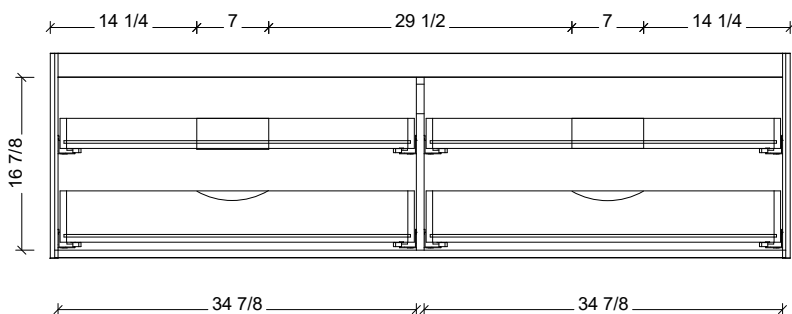

| | |
|-------|------------------------------|
| Range | Roxbury |
| Mount | Floor Standing |
| Size | 72" Double Bowl |
| SKU | ROX-V-72-D-18-W-[Color Code] |
| SKU | ROX-V-72-D-21-W-[Color Code] |

18" Deep Option

21" Deep Option

COMPATIBLE TOPS

Required Top Size - 73" x 19" / 22"

SilkSurface top with Ceramic Undermount

Quartz top with Ceramic Undermount

Ceramic Integrated Top

NOTES

| | |
|----------|---------------------------|
| Revision | 1 |
| Date | December 30, 2024 4:28 PM |

DIMENSIONS ARE NOMINAL ONLY
AND SUBJECT TO CHANGE AT ANY TIME.
DO NOT SCALE DRAWINGS.
INSTALLER TO CONFIRM ALL
DIMENSIONS

Copyright ©

Timberline

300 Industrial Drive
Redwood Falls MN 56283
sales.usa@timberlinebp.com
www.timberlinebp.com