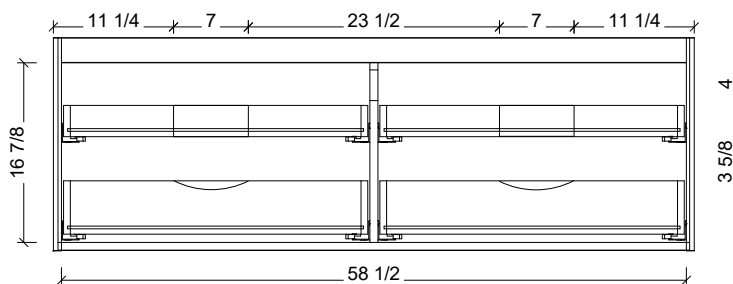

Range	Roxbury
Mount	Floor Standing
Size	60" Double Bowl
SKU	ROX-V-60-D-18-W-[Color Code]
SKU	ROX-V-60-D-21-W-[Color Code]

#### COMPATIBLE TOPS

Required Top Size - 61" x 19" / 22"

SilkSurface top with Ceramic Undermount

Quartz top with Ceramic Undermount

Ceramic Integrated Top

#### NOTES

Revision	1
Date	December 30, 2024 4:28 PM

DIMENSIONS ARE NOMINAL ONLY  
AND SUBJECT TO CHANGE AT ANY TIME.  
DO NOT SCALE DRAWINGS.  
INSTALLER TO CONFIRM ALL  
DIMENSIONS

Copyright ©