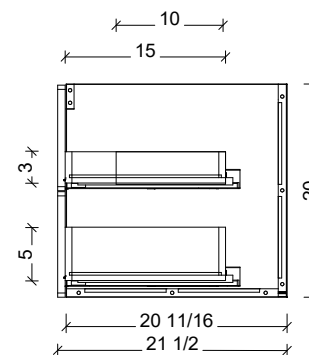

Range	Roxbury
Mount	Floor Standing
Size	60" Single Bowl
SKU	ROX-V-60-C-18-W-[Color Code]
SKU	ROX-V-60-C-21-W-[Color Code]

18" Deep Option

21" Deep Option

COMPATIBLE TOPS

Required Top Size - 61" x 19" / 22"

SilkSurface top with Ceramic Undermount

Quartz top with Ceramic Undermount

Ceramic Integrated Top

NOTES

Revision	1
Date	December 30, 2024 4:28 PM

DIMENSIONS ARE NOMINAL ONLY
AND SUBJECT TO CHANGE AT ANY TIME.
DO NOT SCALE DRAWINGS.
INSTALLER TO CONFIRM ALL
DIMENSIONS