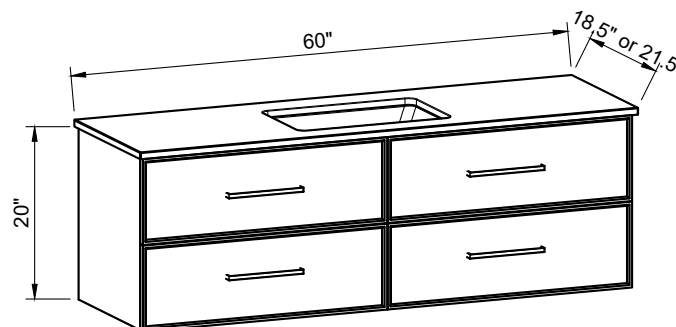

Range	Roxbury
Mount	Floor Standing
Size	60" Single Bowl
SKU	ROX-V-60-C-18-W-[Color Code]
SKU	ROX-V-60-C-21-W-[Color Code]

18" Deep Option

21" Deep Option

COMPATIBLE TOPS

Required Top Size - 61" x 19" / 22"

SilkSurface top with Ceramic Undermount

Quartz top with Ceramic Undermount

Ceramic Integrated Top

NOTES

Revision	1
Date	December 30, 2024 4:28 PM

DIMENSIONS ARE NOMINAL ONLY
AND SUBJECT TO CHANGE AT ANY TIME.
DO NOT SCALE DRAWINGS.
INSTALLER TO CONFIRM ALL
DIMENSIONS