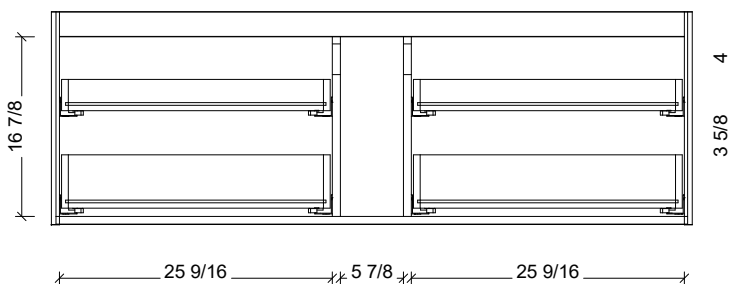

Range	Roxbury
Mount	Floor Standing
Size	60" Single Bowl
SKU	ROX-V-60-C-18-W-[Color Code]
SKU	ROX-V-60-C-21-W-[Color Code]

18" Deep Option

21" Deep Option

COMPATIBLE TOPS

Required Top Size - 61" x 19" / 22"

SilkSurface top with Ceramic Undermount

Quartz top with Ceramic Undermount

Ceramic Integrated Top

NOTES

Revision	1
Date	December 30, 2024 4:28 PM

DIMENSIONS ARE NOMINAL ONLY
AND SUBJECT TO CHANGE AT ANY TIME.
DO NOT SCALE DRAWINGS.
INSTALLER TO CONFIRM ALL
DIMENSIONS