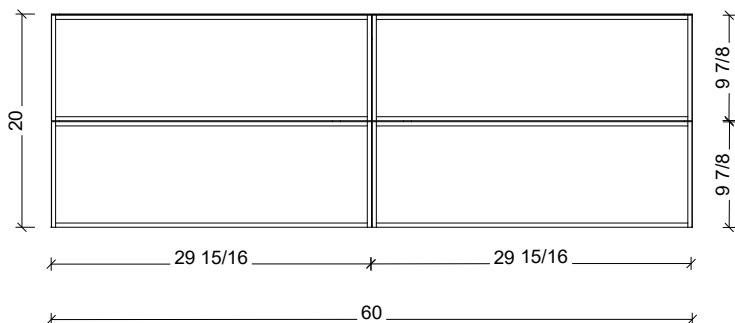

Range	Roxbury
Mount	Floor Standing
Size	60" Single Bowl
SKU	ROX-V-60-C-18-W-[Color Code]
SKU	ROX-V-60-C-21-W-[Color Code]

18" Deep Option

21" Deep Option

COMPATIBLE TOPS

Required Top Size - 61" x 19" / 22"

SilkSurface top with Ceramic Undermount

Quartz top with Ceramic Undermount

Ceramic Integrated Top

NOTES

Revision	1
Date	December 30, 2024 4:28 PM

DIMENSIONS ARE NOMINAL ONLY
AND SUBJECT TO CHANGE AT ANY TIME.
DO NOT SCALE DRAWINGS.
INSTALLER TO CONFIRM ALL
DIMENSIONS