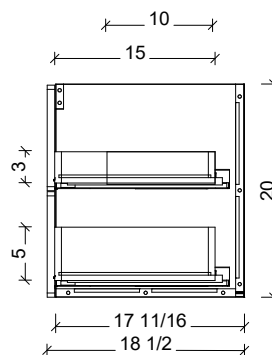

Range	Roxbury
Mount	Floor Standing
Size	60" Single Bowl
SKU	ROX-V-60-C-18-W-[Color Code]
SKU	ROX-V-60-C-21-W-[Color Code]

18" Deep Option

21" Deep Option

COMPATIBLE TOPS

Required Top Size - 61" x 19" / 22"

SilkSurface top with Ceramic Undermount

Quartz top with Ceramic Undermount

Ceramic Integrated Top

NOTES

Revision	1
Date	December 30, 2024 4:28 PM

DIMENSIONS ARE NOMINAL ONLY
AND SUBJECT TO CHANGE AT ANY TIME.
DO NOT SCALE DRAWINGS.
INSTALLER TO CONFIRM ALL
DIMENSIONS