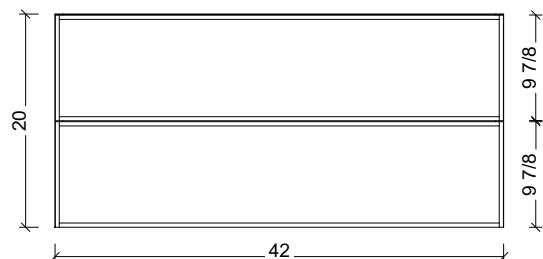

Range	Roxbury
Mount	Floor Standing
Size	42"
SKU	ROX-V-42-C-18-W-[Color Code]
SKU	ROX-V-42-C-21-W-[Color Code]

COMPATIBLE TOPS

Required Top Size - 43" x 19" / 22"

SilkSurface top with Ceramic Undermount

Quartz top with Ceramic Undermount

Ceramic Integrated Top

NOTES

Revision	1
Date	December 30, 2024 4:28 PM

DIMENSIONS ARE NOMINAL ONLY
AND SUBJECT TO CHANGE AT ANY TIME.
DO NOT SCALE DRAWINGS.
INSTALLER TO CONFIRM ALL
DIMENSIONS

Copyright ©

Timberline

300 Industrial Drive
Redwood Falls MN 56283
sales.usa@timberlinebp.com
www.timberlinebp.com