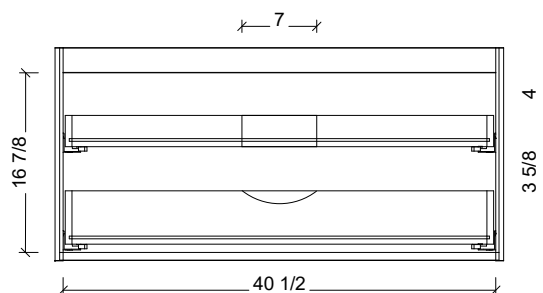

Range	Roxbury
Mount	Floor Standing
Size	42"
SKU	ROX-V-42-C-18-W-[Color Code]
SKU	ROX-V-42-C-21-W-[Color Code]

COMPATIBLE TOPS

Required Top Size - 43" x 19" / 22"

SilkSurface top with Ceramic Undermount

Quartz top with Ceramic Undermount

Ceramic Integrated Top

NOTES

Revision	1
Date	December 30, 2024 4:28 PM

DIMENSIONS ARE NOMINAL ONLY
AND SUBJECT TO CHANGE AT ANY TIME.
DO NOT SCALE DRAWINGS.
INSTALLER TO CONFIRM ALL
DIMENSIONS

Copyright ©

Timberline

300 Industrial Drive
Redwood Falls MN 56283
sales.usa@timberlinebp.com
www.timberlinebp.com