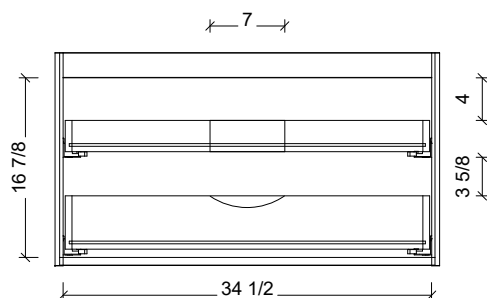

Range	Roxbury
Mount	Floor Standing
Size	36"
SKU	ROX-V-36-C-18-W-[Color Code]
SKU	ROX-V-36-C-21-W-[Color Code]

COMPATIBLE TOPS

Required Top Size - 37" x 19" / 22"

SilkSurface top with Ceramic Undermount

Quartz top with Ceramic Undermount

Ceramic Integrated Top

NOTES

Revision	1
Date	December 30, 2024 4:28 PM

DIMENSIONS ARE NOMINAL ONLY
AND SUBJECT TO CHANGE AT ANY TIME.
DO NOT SCALE DRAWINGS.
INSTALLER TO CONFIRM ALL
DIMENSIONS

Copyright ©

Timberline

300 Industrial Drive
Redwood Falls MN 56283
sales.usa@timberlinebp.com
www.timberlinebp.com