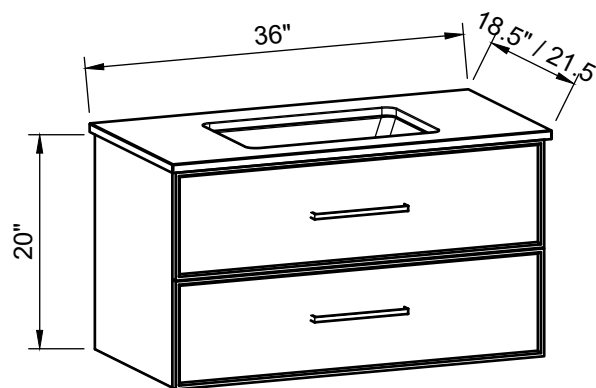

Range	Roxbury
Mount	Floor Standing
Size	36"
SKU	ROX-V-36-C-18-W-[Color Code]
SKU	ROX-V-36-C-21-W-[Color Code]

COMPATIBLE TOPS

Required Top Size - 37" x 19" / 22"

SilkSurface top with Ceramic Undermount

Quartz top with Ceramic Undermount

Ceramic Integrated Top

NOTES

Revision	1
Date	December 30, 2024 4:28 PM

DIMENSIONS ARE NOMINAL ONLY
AND SUBJECT TO CHANGE AT ANY TIME.
DO NOT SCALE DRAWINGS.
INSTALLER TO CONFIRM ALL
DIMENSIONS

Copyright ©

Timberline

300 Industrial Drive
Redwood Falls MN 56283
sales.usa@timberlinebp.com
www.timberlinebp.com