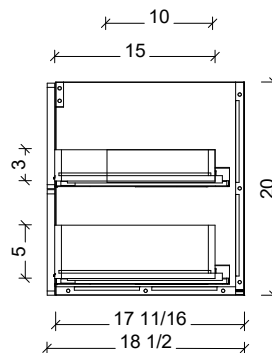

18" Deep Option