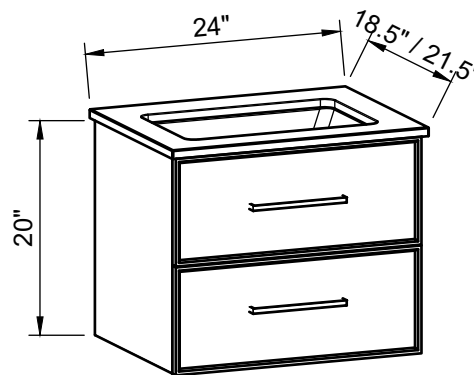

Range	Roxbury
Mount	Floor Standing
Size	24"
SKU	ROX-V-24-C-18-W-[Color Code]
SKU	ROX-V-24-C-21-W-[Color Code]

COMPATIBLE TOPS

Required Top Size - 25" x 19" / 22"

SilkSurface top with Ceramic Undermount

Quartz top with Ceramic Undermount

Ceramic Integrated Top

NOTES

Revision	1
Date	December 30, 2024 4:28 PM

DIMENSIONS ARE NOMINAL ONLY
AND SUBJECT TO CHANGE AT ANY TIME.
DO NOT SCALE DRAWINGS.
INSTALLER TO CONFIRM ALL
DIMENSIONS

Copyright ©