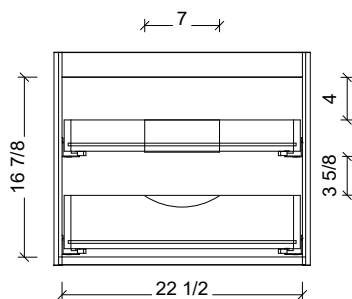

Range	Roxbury
Mount	Floor Standing
Size	24"
SKU	ROX-V-24-C-18-W-[Color Code]
SKU	ROX-V-24-C-21-W-[Color Code]

COMPATIBLE TOPS

Required Top Size - 25" x 19" / 22"

SilkSurface top with Ceramic Undermount

Quartz top with Ceramic Undermount

Ceramic Integrated Top

NOTES

Revision	1
Date	December 30, 2024 4:28 PM

DIMENSIONS ARE NOMINAL ONLY
AND SUBJECT TO CHANGE AT ANY TIME.
DO NOT SCALE DRAWINGS.
INSTALLER TO CONFIRM ALL
DIMENSIONS

Copyright ©