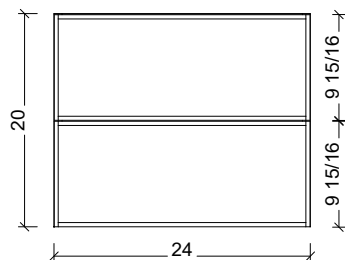

Range	Roxbury
Mount	Floor Standing
Size	24"
SKU	ROX-V-24-C-18-W-[Color Code]
SKU	ROX-V-24-C-21-W-[Color Code]

COMPATIBLE TOPS

Required Top Size - 25" x 19" / 22"

SilkSurface top with Ceramic Undermount

Quartz top with Ceramic Undermount

Ceramic Integrated Top

NOTES

Revision	1
Date	December 30, 2024 4:28 PM

DIMENSIONS ARE NOMINAL ONLY
AND SUBJECT TO CHANGE AT ANY TIME.
DO NOT SCALE DRAWINGS.
INSTALLER TO CONFIRM ALL
DIMENSIONS

Copyright ©