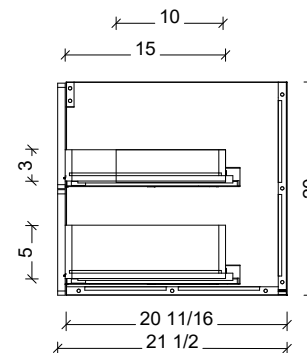

21" Deep Option

Timberline

300 Industrial Drive
Redwood Falls MN 56283
sales.usa@timberlinebp.com
www.timberlinebp.com