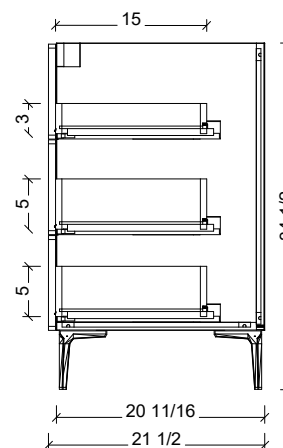

#### COMPATIBLE TOPS

Required Top Size - 73" x 19" / 22"

SilkSurface top with Ceramic Undermount

Quartz top with Ceramic Undermount

Ceramic Integrated Top

18" Deep Option

21" Deep Option

Please note, different leg styles may have slightly different heights. Overall cabinet height will remain 34 1/2", although cabinet may shrink or expand to reach this height.

#### NOTES

Revision	1
Date	December 17, 2024 9:52 PM

DIMENSIONS ARE NOMINAL ONLY  
AND SUBJECT TO CHANGE AT ANY TIME.  
DO NOT SCALE DRAWINGS.  
INSTALLER TO CONFIRM ALL  
DIMENSIONS

Copyright ©