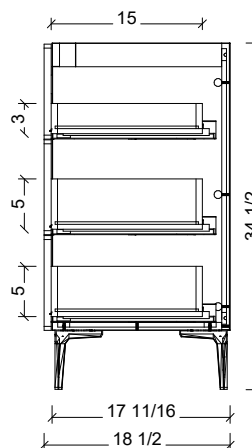

#### COMPATIBLE TOPS

Required Top Size - 73" x 19" / 22"

SilkSurface top with Ceramic Undermount

Quartz top with Ceramic Undermount

Ceramic Integrated Top

18" Deep Option

21" Deep Option

Please note, different leg styles may have slightly different heights. Overall cabinet height will remain 34 1/2", although cabinet may shrink or expand to reach this height.

#### NOTES

Revision	1
Date	December 17, 2024 9:52 PM

DIMENSIONS ARE NOMINAL ONLY  
AND SUBJECT TO CHANGE AT ANY TIME.  
DO NOT SCALE DRAWINGS.  
INSTALLER TO CONFIRM ALL  
DIMENSIONS

Copyright ©