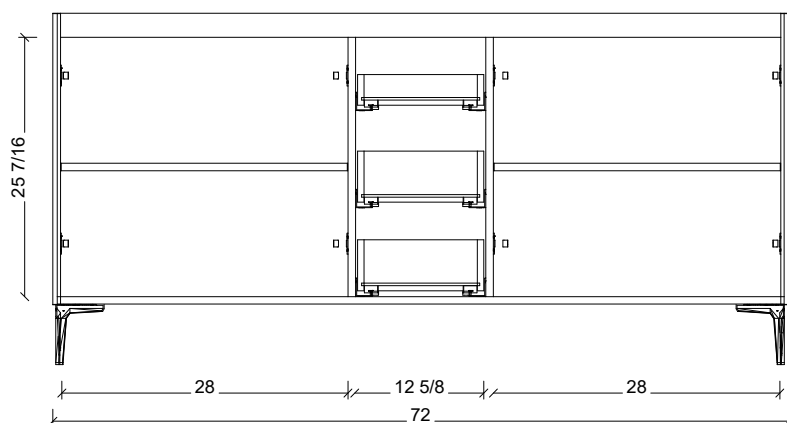

Range	Natick
Mount	Floor Standing
Size	72" Double Bowl
SKU	NAT-V-72-D-18-L-[Color Code]
SKU	NAT-V-72-D-21-L-[Color Code]

#### COMPATIBLE TOPS

Required Top Size - 73" x 19" / 22"

SilkSurface top with Ceramic Undermount

Quartz top with Ceramic Undermount

Ceramic Integrated Top

18" Deep Option

21" Deep Option

Please note, different leg styles may have slightly different heights. Overall cabinet height will remain 34 1/2", although cabinet may shrink or expand to reach this height.

#### NOTES

Revision	1
Date	December 17, 2024 9:52 PM

DIMENSIONS ARE NOMINAL ONLY  
AND SUBJECT TO CHANGE AT ANY TIME.  
DO NOT SCALE DRAWINGS.  
INSTALLER TO CONFIRM ALL  
DIMENSIONS

Copyright ©