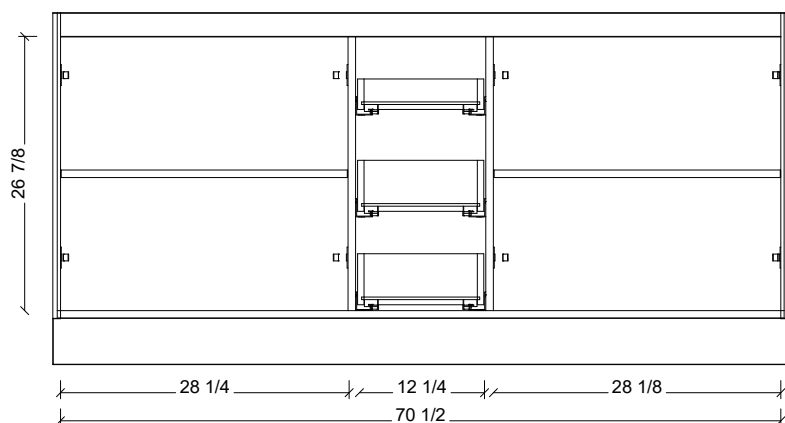

Range	Natick
Mount	Floor Standing
Size	72" Double Bowl
SKU	NAT-V-72-D-18-F-[Color Code]
SKU	NAT-V-72-D-21-F-[Color Code]

COMPATIBLE TOPS

Required Top Size - 73" x 19" / 22"

SilkSurface top with Ceramic Undermount

Quartz top with Ceramic Undermount

Ceramic Integrated Top

NOTES

Revision	1
Date	December 17, 2024 9:20 PM

DIMENSIONS ARE NOMINAL ONLY
AND SUBJECT TO CHANGE AT ANY TIME.
DO NOT SCALE DRAWINGS.
INSTALLER TO CONFIRM ALL
DIMENSIONS