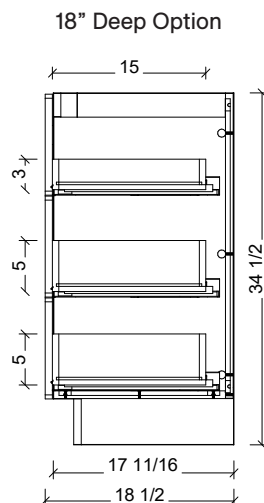

Range	Natick
Mount	Floor Standing
Size	72" Double Bowl
SKU	NAT-V-72-D-18-F-[Color Code]
SKU	NAT-V-72-D-21-F-[Color Code]

COMPATIBLE TOPS

Required Top Size - 73" x 19" / 22"

SilkSurface top with Ceramic Undermount

Quartz top with Ceramic Undermount

Ceramic Integrated Top

NOTES

Revision	1
Date	December 17, 2024 9:20 PM

DIMENSIONS ARE NOMINAL ONLY
AND SUBJECT TO CHANGE AT ANY TIME.
DO NOT SCALE DRAWINGS.
INSTALLER TO CONFIRM ALL
DIMENSIONS