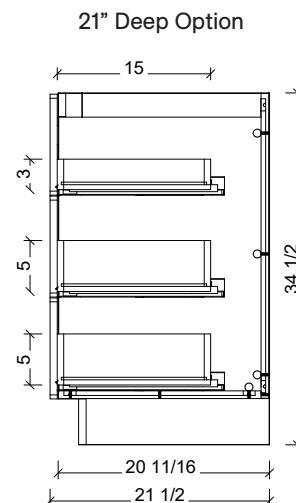

Range	Natick
Mount	Floor Standing
Size	72" Double Bowl
SKU	NAT-V-72-D-18-F-[Color Code]
SKU	NAT-V-72-D-21-F-[Color Code]

COMPATIBLE TOPS

Required Top Size - 73" x 19" / 22"

SilkSurface top with Ceramic Undermount

Quartz top with Ceramic Undermount

Ceramic Integrated Top

NOTES

Revision	1
Date	December 17, 2024 9:20 PM

DIMENSIONS ARE NOMINAL ONLY
AND SUBJECT TO CHANGE AT ANY TIME.
DO NOT SCALE DRAWINGS.
INSTALLER TO CONFIRM ALL
DIMENSIONS