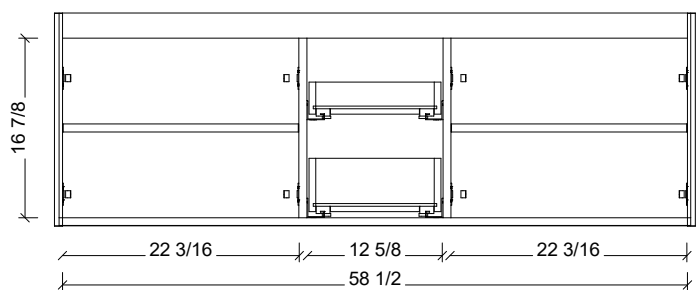

Timberline

300 Industrial Drive
Redwood Falls MN 56283
sales.usa@timberlinebp.com
www.timberlinebp.com