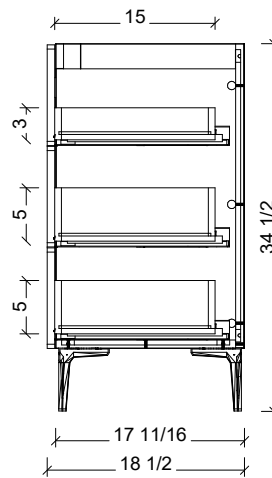

18" Deep Option

21" Deep Option

Range	Natick
Mount	Floor Standing
Size	60" Double Bowl
SKU	NAT-V-60-D-18-L-[Color Code]
SKU	NAT-V-60-D-21-L-[Color Code]

**COMPATIBLE TOPS**

Required Top Size - 61" x 19" / 22"

SilkSurface top with Ceramic Undermount

Quartz top with Ceramic Undermount

Ceramic Integrated Top

**NOTES**

Revision	1
Date	December 17, 2024 9:52 PM

DIMENSIONS ARE NOMINAL ONLY  
AND SUBJECT TO CHANGE AT ANY TIME.  
DO NOT SCALE DRAWINGS.  
INSTALLER TO CONFIRM ALL  
DIMENSIONS

Copyright ©

**Timberline**

300 Industrial Drive  
Redwood Falls MN 56283  
sales.usa@timberlinebp.com  
www.timberlinebp.com

Please note, different leg styles may have slightly different heights. Overall cabinet height will remain 34 1/2", although cabinet may shrink or expand to reach this height.