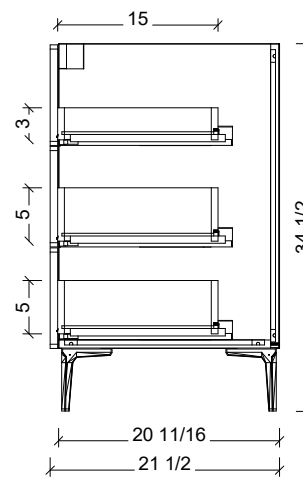

18" Deep Option

21" Deep Option

Range	Natick
Mount	Floor Standing
Size	60" Double Bowl
SKU	NAT-V-60-D-18-L-[Color Code]
SKU	NAT-V-60-D-21-L-[Color Code]

**COMPATIBLE TOPS**

Required Top Size - 61" x 19" / 22"

SilkSurface top with Ceramic Undermount

Quartz top with Ceramic Undermount

Ceramic Integrated Top

**NOTES**

Revision	1
Date	December 17, 2024 9:52 PM

DIMENSIONS ARE NOMINAL ONLY  
AND SUBJECT TO CHANGE AT ANY TIME.  
DO NOT SCALE DRAWINGS.  
INSTALLER TO CONFIRM ALL  
DIMENSIONS

Copyright ©

**Timberline**

300 Industrial Drive  
Redwood Falls MN 56283  
sales.usa@timberlinebp.com  
www.timberlinebp.com

Please note, different leg styles may have slightly different heights. Overall cabinet height will remain 34 1/2", although cabinet may shrink or expand to reach this height.