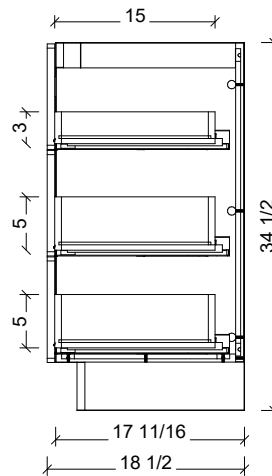

18" Deep Option

21" Deep Option

Range	Natick
Mount	Floor Standing
Size	60" Double Bowl
SKU	NAT-V-60-D-18-F-[Color Code]
SKU	NAT-V-60-D-21-F-[Color Code]

COMPATIBLE TOPS

Required Top Size - 61" x 19" / 22"

SilkSurface top with Ceramic Undermount

Quartz top with Ceramic Undermount

Ceramic Integrated Top

NOTES

Revision	1
Date	December 17, 2024 9:20 PM

DIMENSIONS ARE NOMINAL ONLY AND SUBJECT TO CHANGE AT ANY TIME. DO NOT SCALE DRAWINGS. INSTALLER TO CONFIRM ALL DIMENSIONS