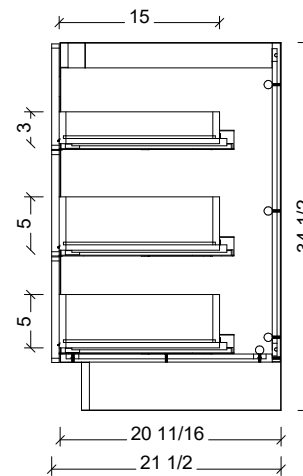

18" Deep Option

21" Deep Option

Range	Natick
Mount	Floor Standing
Size	60" Double Bowl
SKU	NAT-V-60-D-18-F-[Color Code]
SKU	NAT-V-60-D-21-F-[Color Code]

COMPATIBLE TOPS

Required Top Size - 61" x 19" / 22"

SilkSurface top with Ceramic Undermount

Quartz top with Ceramic Undermount

Ceramic Integrated Top

NOTES

Revision	1
Date	December 17, 2024 9:20 PM

DIMENSIONS ARE NOMINAL ONLY AND SUBJECT TO CHANGE AT ANY TIME. DO NOT SCALE DRAWINGS. INSTALLER TO CONFIRM ALL DIMENSIONS