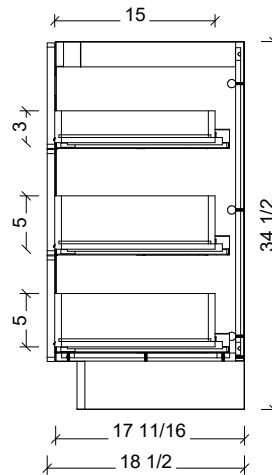

18" Deep Option

21" Deep Option

Range	Natick
Mount	Floor Standing
Size	60" Single Bowl
SKU	NAT-V-60-C-18-F-[Color Code]
SKU	NAT-V-60-C-21-F-[Color Code]

**COMPATIBLE TOPS**

Required Top Size - 61" x 19" / 22"

SilkSurface top with Ceramic Undermount

Quartz top with Ceramic Undermount

Ceramic Integrated Top

**NOTES**

Revision	1
Date	December 17, 2024 9:20 PM

DIMENSIONS ARE NOMINAL ONLY  
AND SUBJECT TO CHANGE AT ANY TIME.  
DO NOT SCALE DRAWINGS.  
INSTALLER TO CONFIRM ALL  
DIMENSIONS