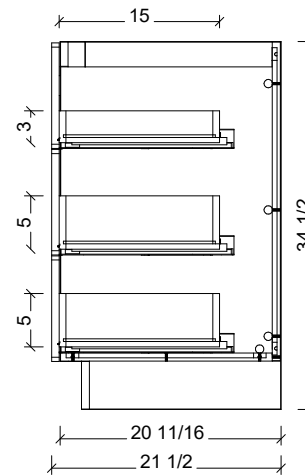

18" Deep Option

21" Deep Option

Range	Natick
Mount	Floor Standing
Size	60" Single Bowl
SKU	NAT-V-60-C-18-F-[Color Code]
SKU	NAT-V-60-C-21-F-[Color Code]

**COMPATIBLE TOPS**

Required Top Size - 61" x 19" / 22"

SilkSurface top with Ceramic Undermount

Quartz top with Ceramic Undermount

Ceramic Integrated Top

**NOTES**

Revision	1
Date	December 17, 2024 9:20 PM

DIMENSIONS ARE NOMINAL ONLY  
AND SUBJECT TO CHANGE AT ANY TIME.  
DO NOT SCALE DRAWINGS.  
INSTALLER TO CONFIRM ALL  
DIMENSIONS