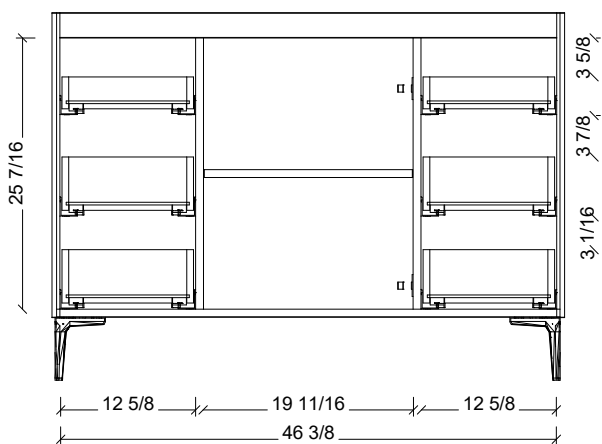

| | |
|-------|------------------------------|
| Range | Natick |
| Mount | Floor Standing |
| Size | 48" |
| SKU | NAT-V-48-C-18-L-[Color Code] |
| SKU | NAT-V-48-C-21-L-[Color Code] |

COMPATIBLE TOPS

Required Top Size - 49" x 19" / 22"

SilkSurface top with Ceramic Undermount

Quartz top with Ceramic Undermount

Ceramic Integrated Top

NOTES

| | |
|----------|---------------------------|
| Revision | 1 |
| Date | December 17, 2024 9:52 PM |

DIMENSIONS ARE NOMINAL ONLY
AND SUBJECT TO CHANGE AT ANY TIME.
DO NOT SCALE DRAWINGS.
INSTALLER TO CONFIRM ALL
DIMENSIONS

Copyright ©

Please note, different leg styles may have slightly different heights. Overall cabinet height will remain 34 1/2", although cabinet may shrink or expand to reach this height.