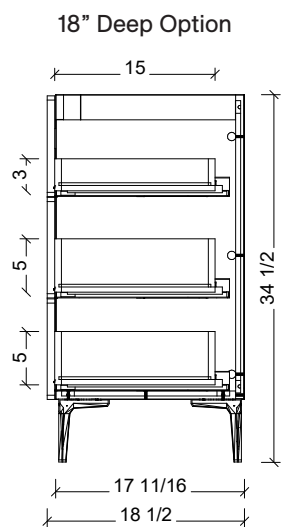

| | |
|-------|------------------------------|
| Range | Natick |
| Mount | Floor Standing |
| Size | 48" |
| SKU | NAT-V-48-C-18-L-[Color Code] |
| SKU | NAT-V-48-C-21-L-[Color Code] |

COMPATIBLE TOPS

Required Top Size - 49" x 19" / 22"

SilkSurface top with Ceramic Undermount

Quartz top with Ceramic Undermount

Ceramic Integrated Top

NOTES

| | |
|----------|---------------------------|
| Revision | 1 |
| Date | December 17, 2024 9:52 PM |

DIMENSIONS ARE NOMINAL ONLY
AND SUBJECT TO CHANGE AT ANY TIME.
DO NOT SCALE DRAWINGS.
INSTALLER TO CONFIRM ALL
DIMENSIONS

Copyright ©

Please note, different leg styles may have slightly different heights. Overall cabinet height will remain 34 1/2", although cabinet may shrink or expand to reach this height.