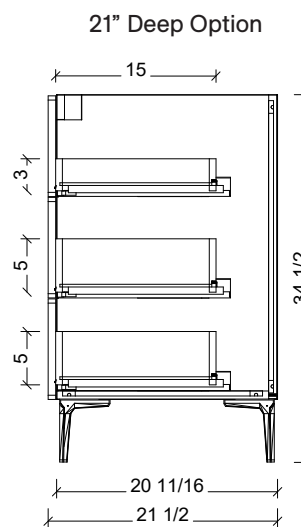

| | |
|-------|------------------------------|
| Range | Natick |
| Mount | Floor Standing |
| Size | 48" |
| SKU | NAT-V-48-C-18-L-[Color Code] |
| SKU | NAT-V-48-C-21-L-[Color Code] |

COMPATIBLE TOPS

Required Top Size - 49" x 19" / 22"

SilkSurface top with Ceramic Undermount

Quartz top with Ceramic Undermount

Ceramic Integrated Top

NOTES

| | |
|----------|---------------------------|
| Revision | 1 |
| Date | December 17, 2024 9:52 PM |

DIMENSIONS ARE NOMINAL ONLY
AND SUBJECT TO CHANGE AT ANY TIME.
DO NOT SCALE DRAWINGS.
INSTALLER TO CONFIRM ALL
DIMENSIONS

Copyright ©

Please note, different leg styles may have slightly different heights. Overall cabinet height will remain 34 1/2", although cabinet may shrink or expand to reach this height.