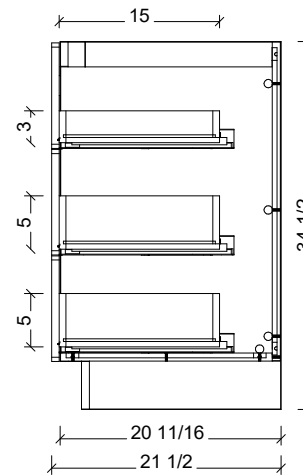

18" Deep Option

21" Deep Option

Range	Natick
Mount	Floor Standing
Size	48"
SKU	NAT-V-48-C-18-F-[Color Code]
SKU	NAT-V-48-C-21-F-[Color Code]

COMPATIBLE TOPS

Required Top Size - 49" x 19" / 22"

SilkSurface top with Ceramic Undermount

Quartz top with Ceramic Undermount

Ceramic Integrated Top

NOTES

Revision	1
Date	December 17, 2024 9:20 PM

DIMENSIONS ARE NOMINAL ONLY AND SUBJECT TO CHANGE AT ANY TIME. DO NOT SCALE DRAWINGS. INSTALLER TO CONFIRM ALL DIMENSIONS