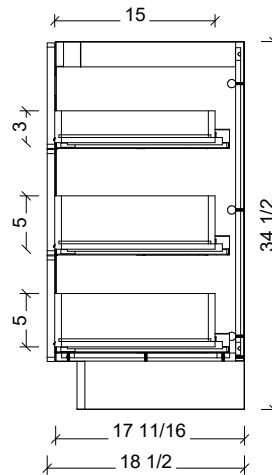

18" Deep Option

21" Deep Option

Range	Natick
Mount	Floor Standing
Size	48"
SKU	NAT-V-48-C-18-F-[Color Code]
SKU	NAT-V-48-C-21-F-[Color Code]

COMPATIBLE TOPS

Required Top Size - 49" x 19" / 22"

SilkSurface top with Ceramic Undermount

Quartz top with Ceramic Undermount

Ceramic Integrated Top

NOTES

Revision	1
Date	December 17, 2024 9:20 PM

DIMENSIONS ARE NOMINAL ONLY AND SUBJECT TO CHANGE AT ANY TIME. DO NOT SCALE DRAWINGS. INSTALLER TO CONFIRM ALL DIMENSIONS