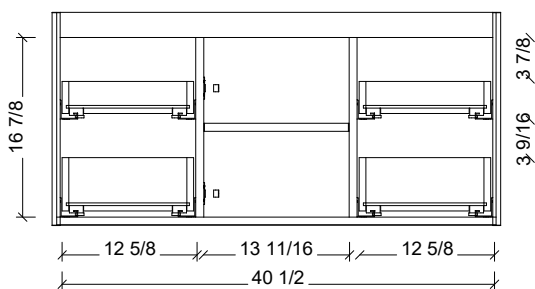

#### COMPATIBLE TOPS

Required Top Size - 43" x 19" / 22"

SilkSurface top with Ceramic Undermount

Quartz top with Ceramic Undermount

Ceramic Integrated Top

#### NOTES

Revision	1
Date	December 17, 2024 9:00 PM

DIMENSIONS ARE NOMINAL ONLY  
AND SUBJECT TO CHANGE AT ANY TIME.  
DO NOT SCALE DRAWINGS.  
INSTALLER TO CONFIRM ALL  
DIMENSIONS

Copyright ©