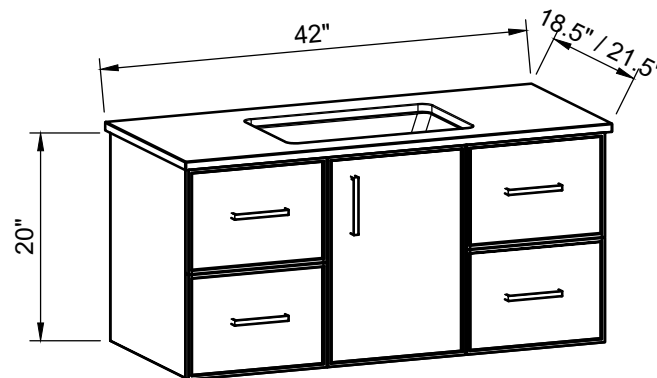

Range	Natick
Mount	Floor Standing
Size	42"
SKU	NAT-V-42-C-18-W-[Color Code]
SKU	NAT-V-42-C-21-W-[Color Code]

#### COMPATIBLE TOPS

Required Top Size - 43" x 19" / 22"

SilkSurface top with Ceramic Undermount

Quartz top with Ceramic Undermount

Ceramic Integrated Top