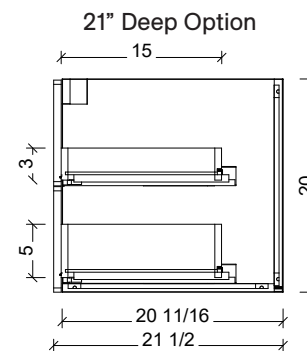

#### COMPATIBLE TOPS

Required Top Size - 43" x 19" / 22"

SilkSurface top with Ceramic Undermount

Quartz top with Ceramic Undermount

Ceramic Integrated Top

#### NOTES

Revision	1
Date	December 17, 2024 9:00 PM

DIMENSIONS ARE NOMINAL ONLY  
AND SUBJECT TO CHANGE AT ANY TIME.  
DO NOT SCALE DRAWINGS.  
INSTALLER TO CONFIRM ALL  
DIMENSIONS

Copyright ©