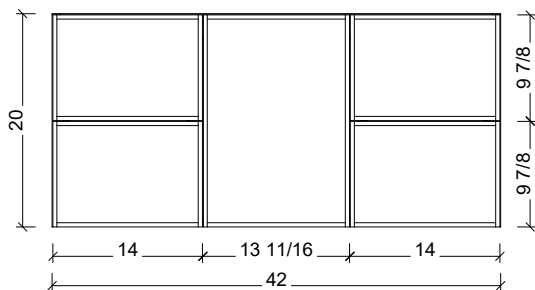

Range	Natick
Mount	Floor Standing
Size	42"
SKU	NAT-V-42-C-18-W-[Color Code]
SKU	NAT-V-42-C-21-W-[Color Code]

#### COMPATIBLE TOPS

Required Top Size - 43" x 19" / 22"

SilkSurface top with Ceramic Undermount

Quartz top with Ceramic Undermount

Ceramic Integrated Top