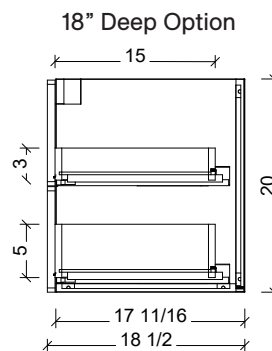

#### COMPATIBLE TOPS

Required Top Size - 43" x 19" / 22"

SilkSurface top with Ceramic Undermount

Quartz top with Ceramic Undermount

Ceramic Integrated Top

#### NOTES

Revision	1
Date	December 17, 2024 9:00 PM

DIMENSIONS ARE NOMINAL ONLY  
AND SUBJECT TO CHANGE AT ANY TIME.  
DO NOT SCALE DRAWINGS.  
INSTALLER TO CONFIRM ALL  
DIMENSIONS

Copyright ©